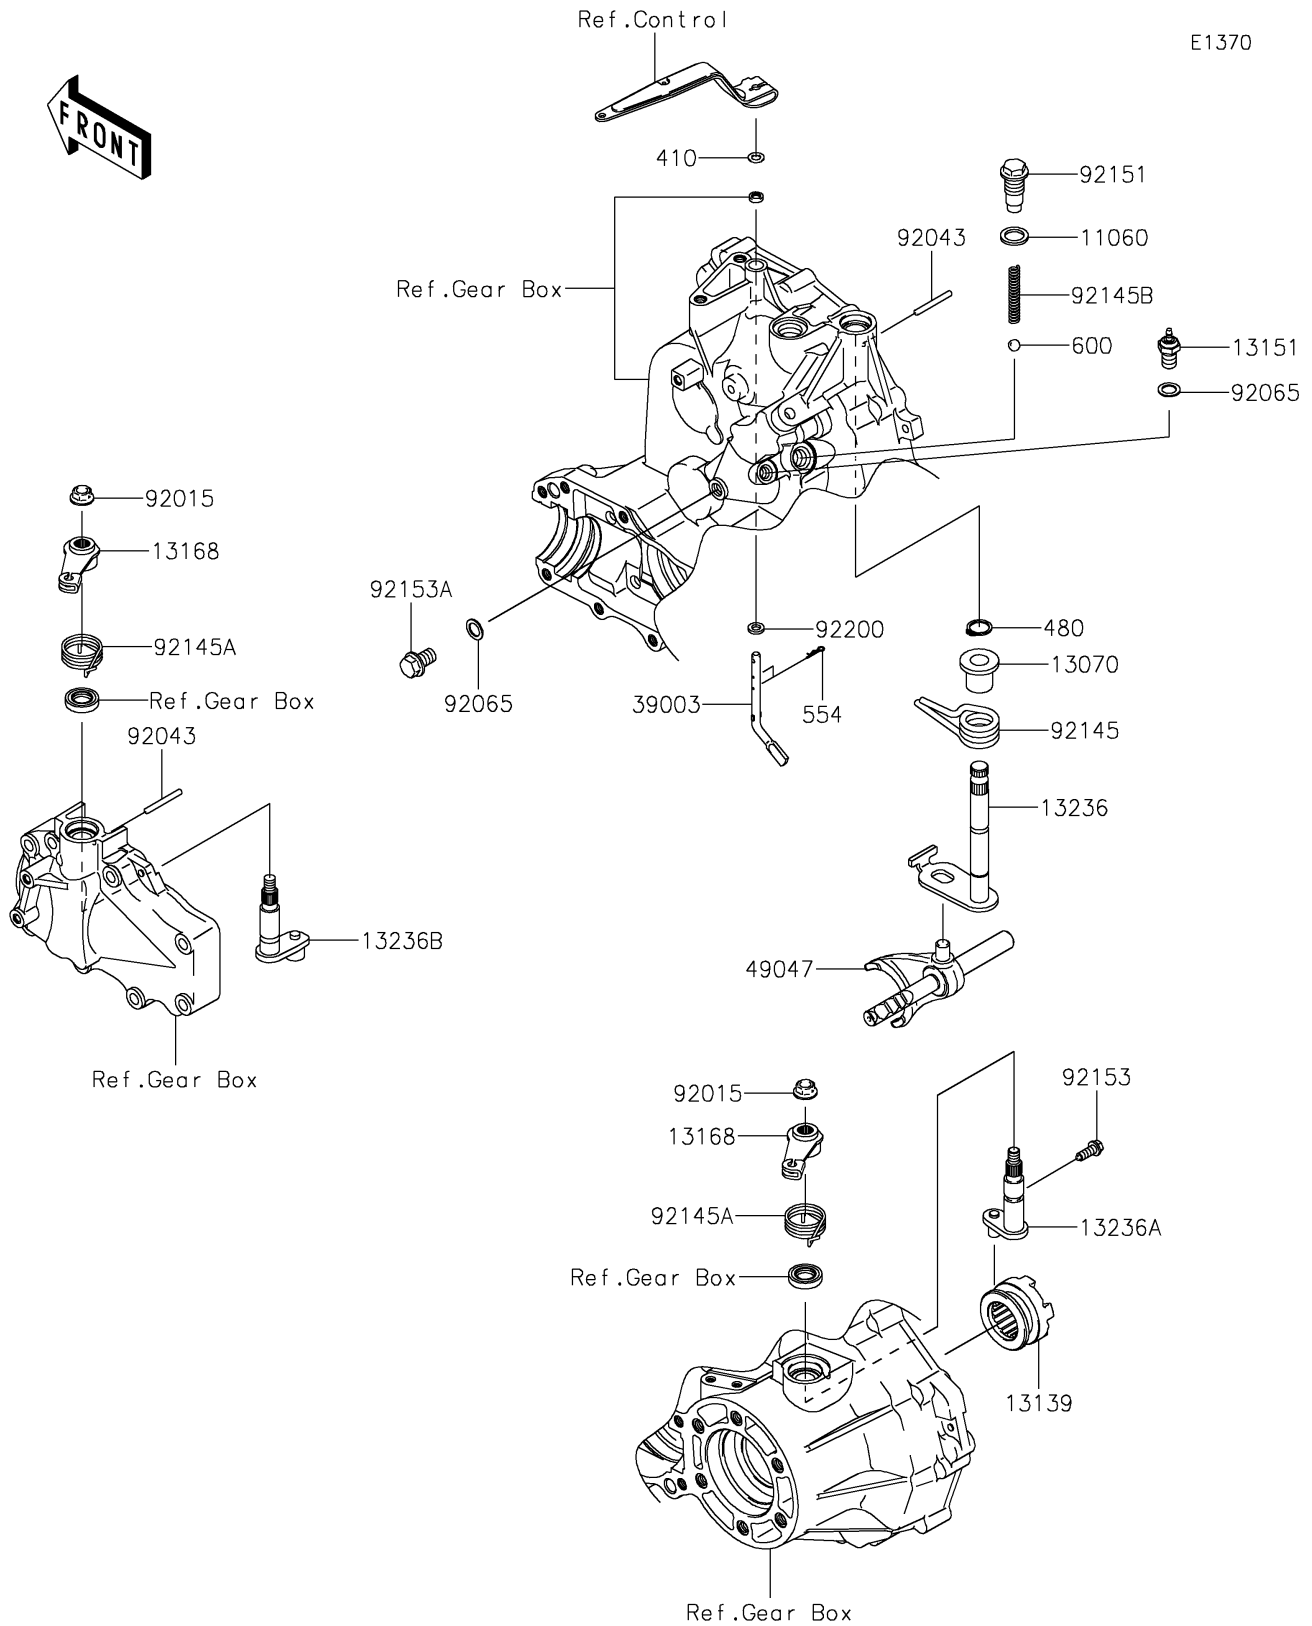

2024 MULE SX™ 4x4 FE

PARTS DIAGRAM

Gear Change Mechanism

2024 MULE SX™ 4x4 FE

PARTS LIST

Gear Change Mechanism

ITEM NAME	PART NUMBER	QUANTITY
-----------	-------------	----------
