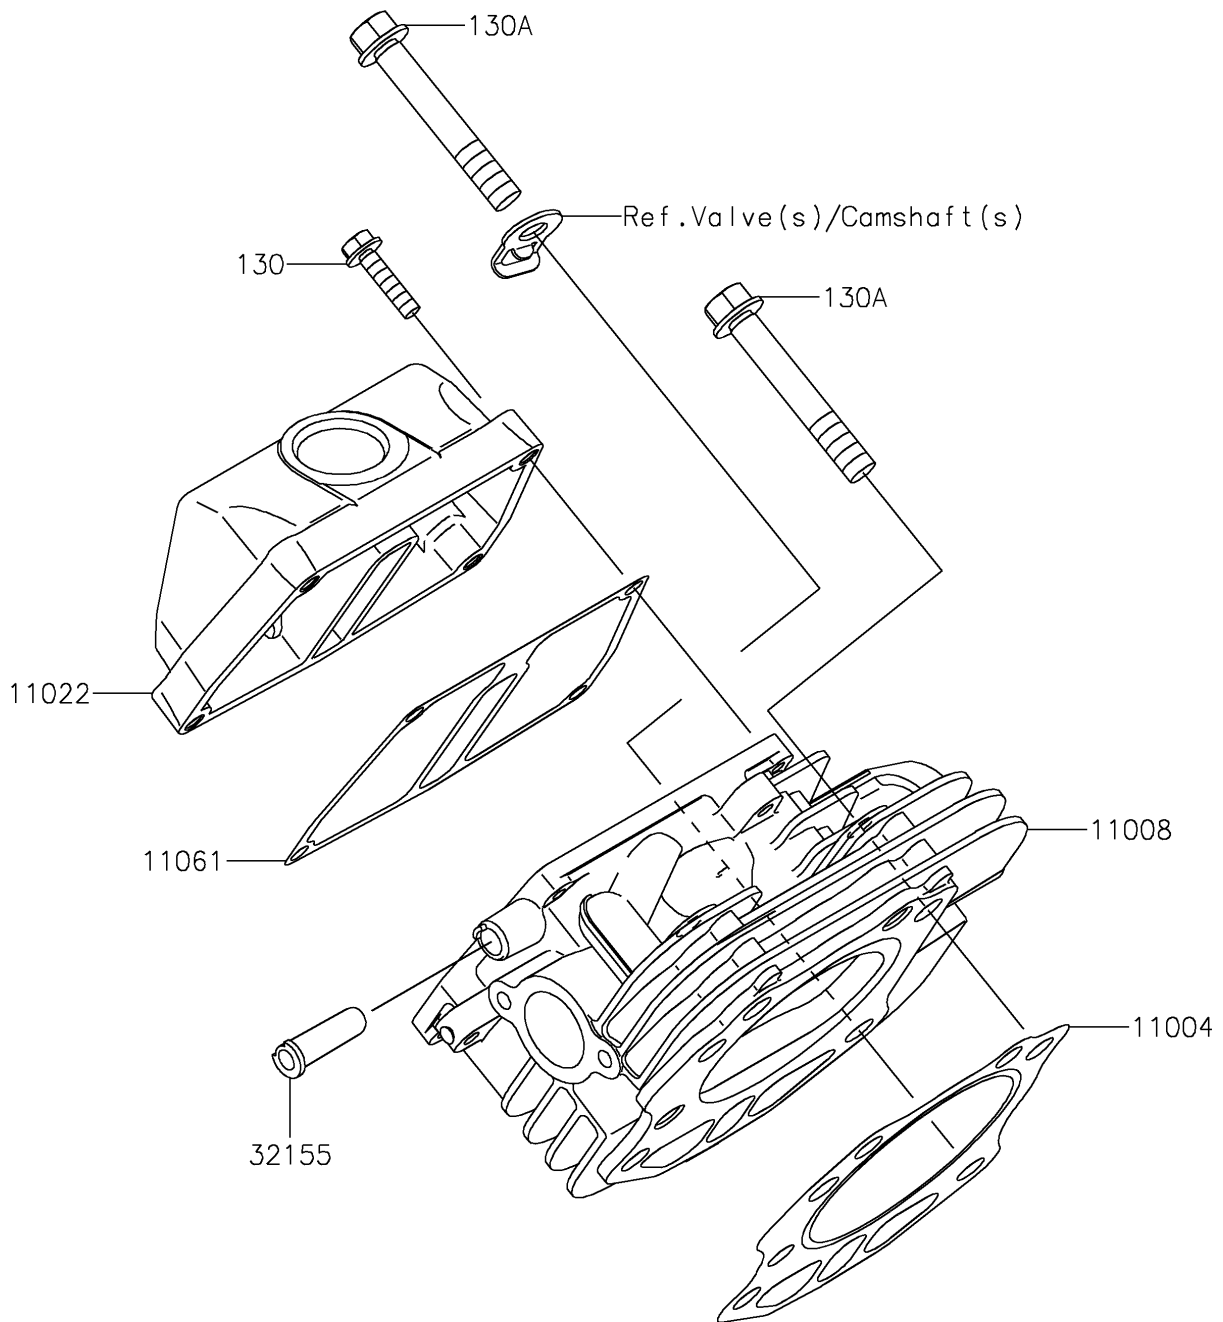

2025 MULE SX™ 4x4 FE

PARTS DIAGRAM

Cylinder Head

E1111

2025 MULE SX™ 4x4 FE

PARTS LIST

Cylinder Head

ITEM NAME

PART NUMBER

QUANTITY
