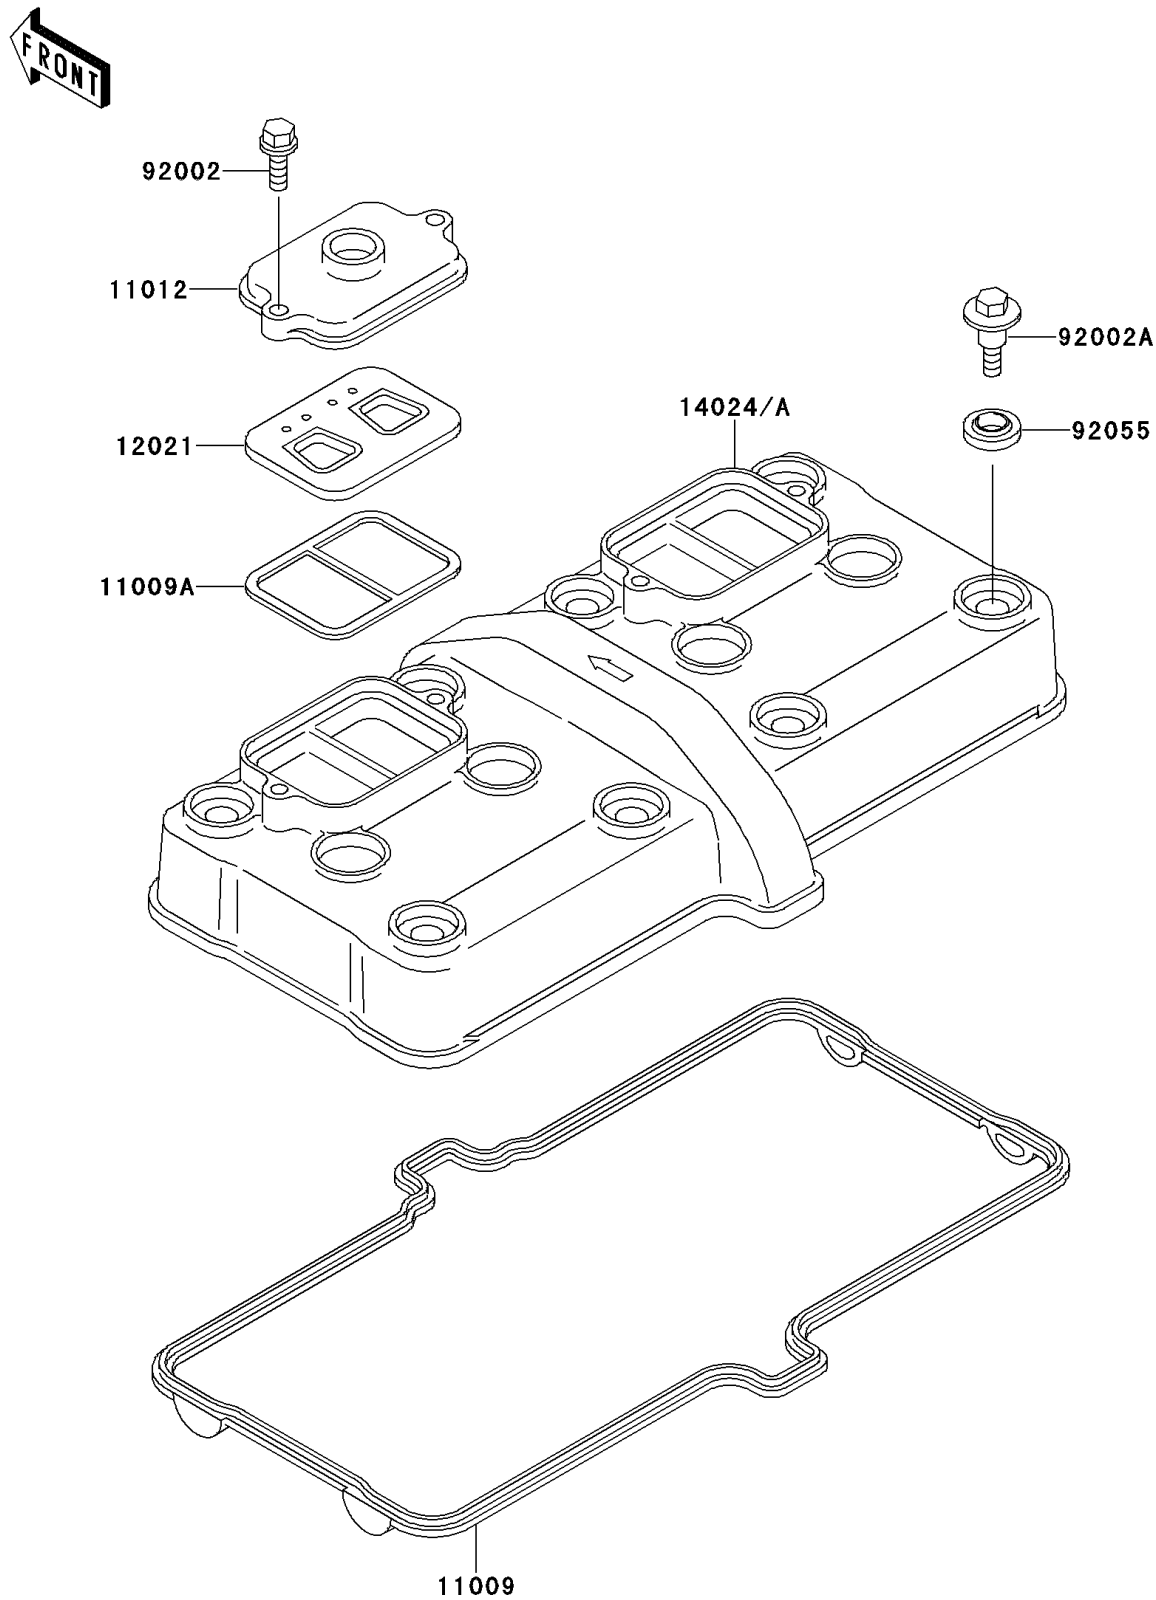

1990 Ninja® ZX™-6

PARTS DIAGRAM

Cylinder Head Cover

Kawasaki

Let the Good Times Roll®

E1112

1990 Ninja[®] ZX[™]-6

PARTS LIST

Cylinder Head Cover

ITEM NAME	PART NUMBER	QUANTITY
GASKET,HEAD COVER (Ref # 11009)	11009-1853	1
BOLT,HEAD COVER (Ref # 92002A)	92002-1504	8
RING-O,HEAD COVER BOLT (Ref # 92055)	92055-1352	8
GASKET,REED VALVE (Ref # 11009A)	11009-1857	2
CAP,REED VALVE (Ref # 11012)	11012-1731	2
VALVE-ASSY-REED (Ref # 12021)	12021-1053	2
COVER,HEAD (Ref # 14024)	14024-1875	1
COVER,HEAD (Ref # 14024A)	14024-1876	1
BOLT,6X20 (Ref # 92002)	92001-1947	4