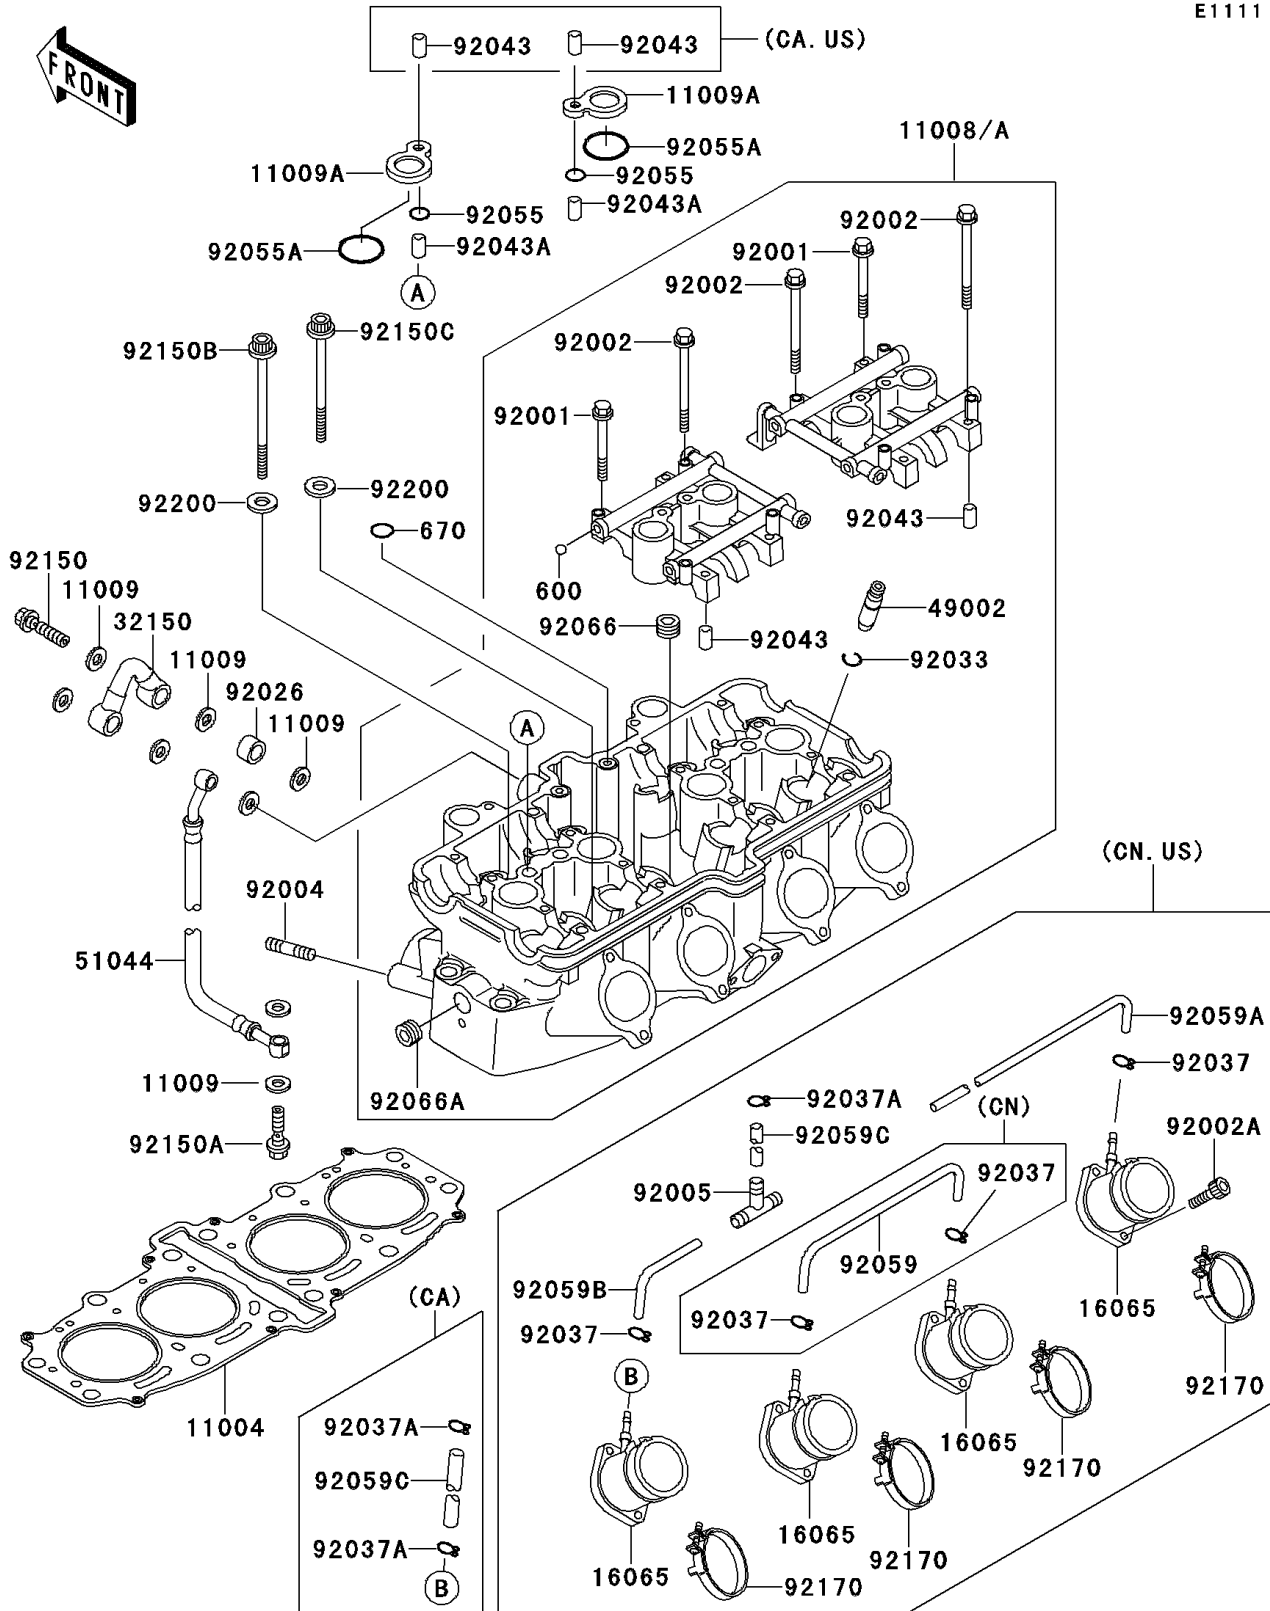

1990 Ninja[®] ZX[™]-6

PARTS DIAGRAM

Cylinder Head

E1111

1990 Ninja® ZX™-6

PARTS LIST

Cylinder Head

ITEM NAME

PART NUMBER

QUANTITY
