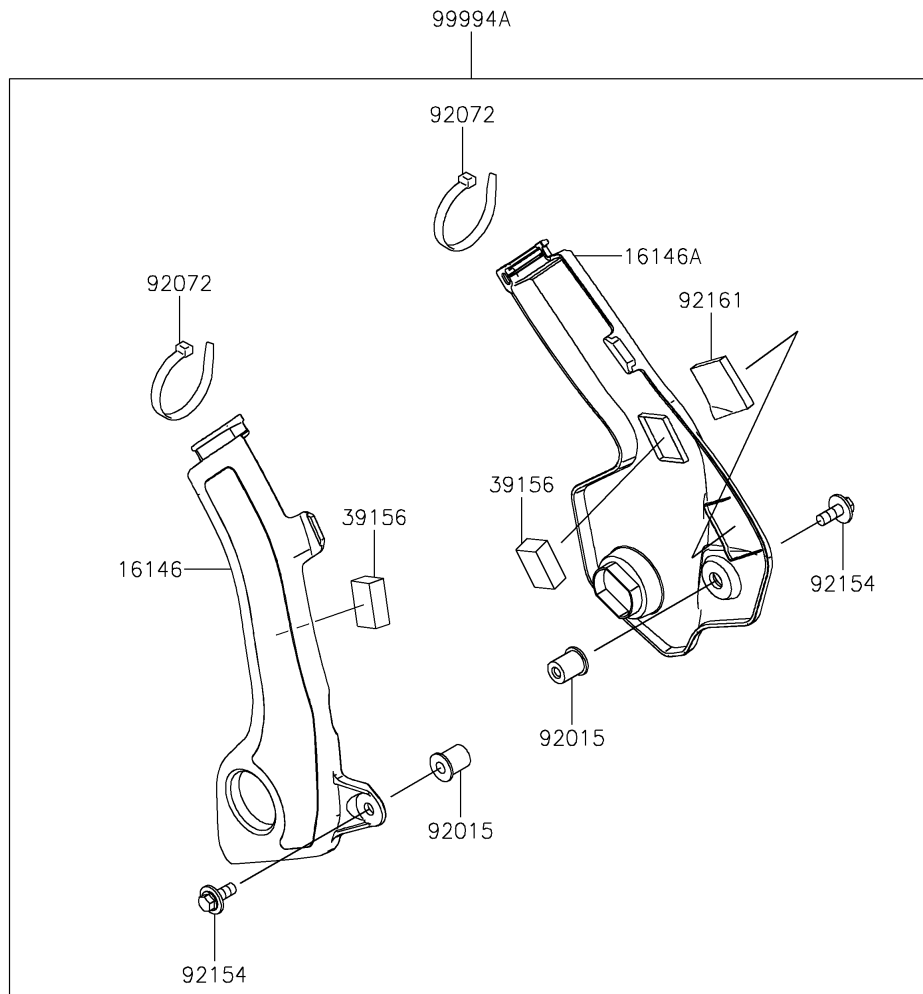

2023 KLX[®] 230SM ABS

PARTS DIAGRAM

Accessory(Frame Cover)

F2910

2023 KLX[®] 230SM ABS

PARTS LIST

Accessory(Frame Cover)

ITEM NAME

PART NUMBER

QUANTITY
