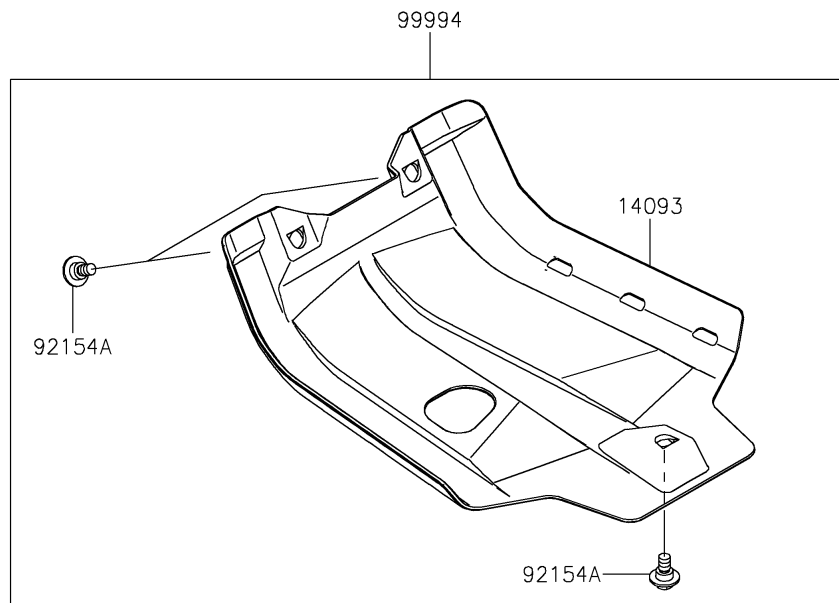

2023 KLX[®] 230SM ABS

PARTS DIAGRAM

Accessory(Frame Cover)

F2910

2023 KLX[®] 230SM ABS

PARTS LIST

Accessory(Frame Cover)

ITEM NAME

PART NUMBER

QUANTITY
