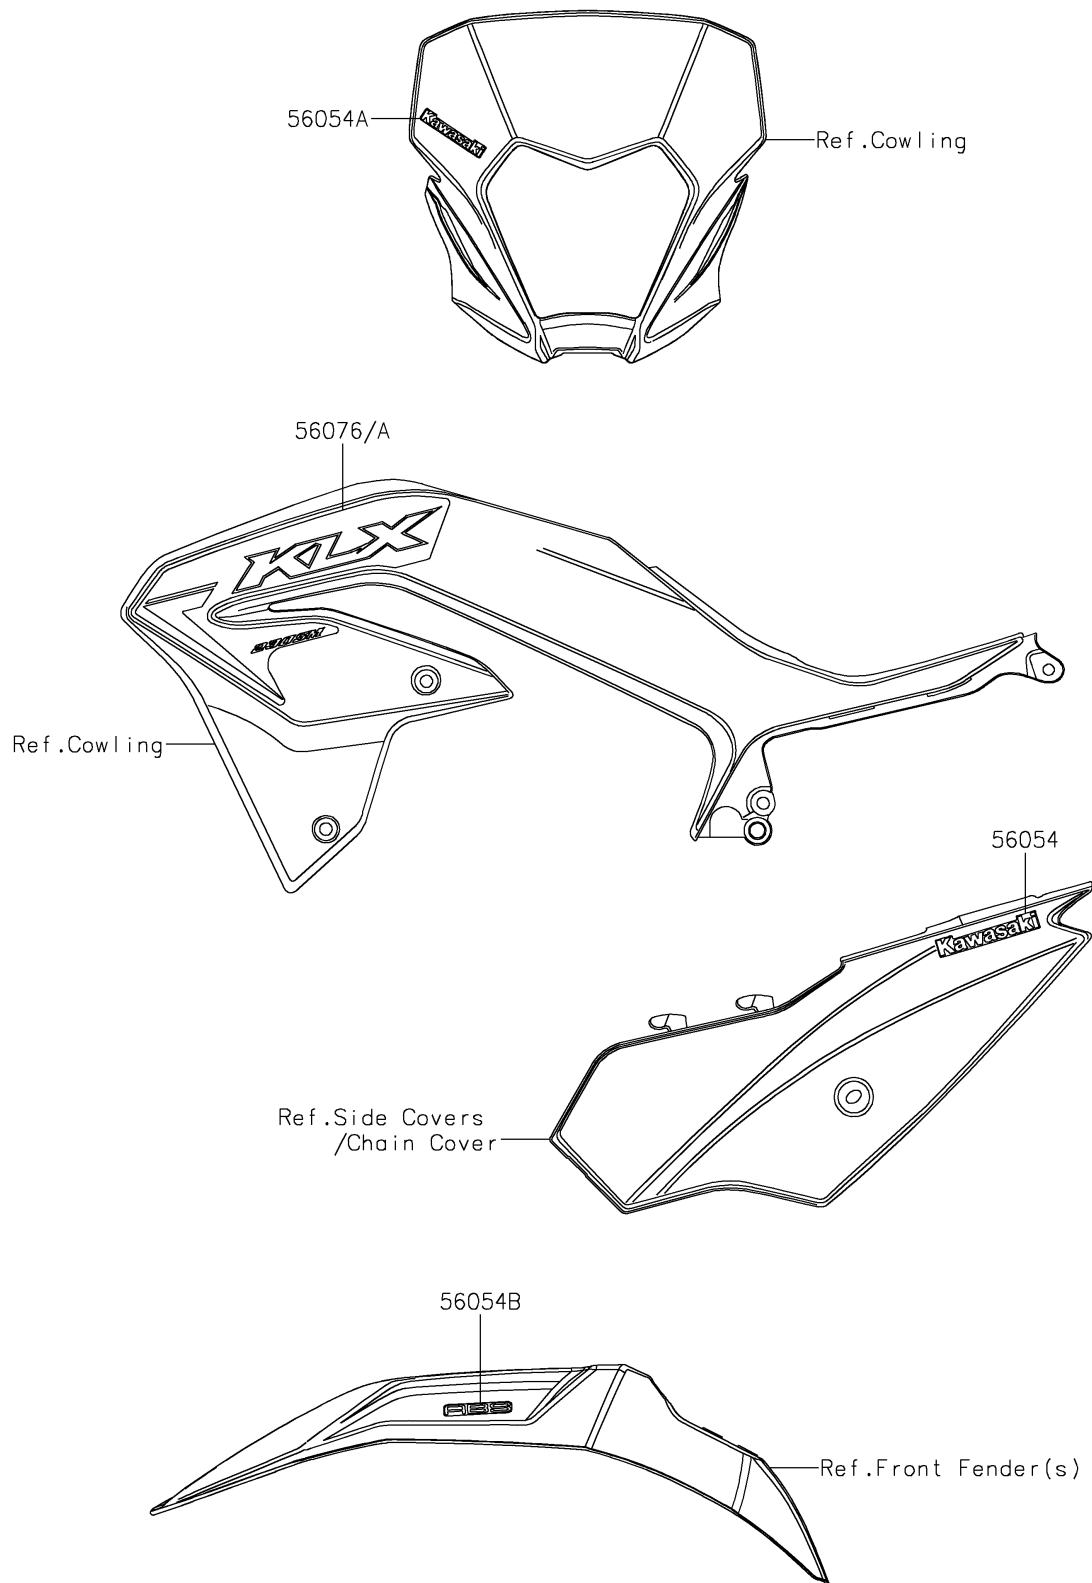

2023 KLX[®] 230SM ABS

PARTS DIAGRAM

Decals(Blue)

F2861A

2023 KLX[®] 230SM ABS

PARTS LIST

Decals(Blue)

Kawasaki

Let the Good Times Roll[®]

ITEM NAME

PART NUMBER

QUANTITY
