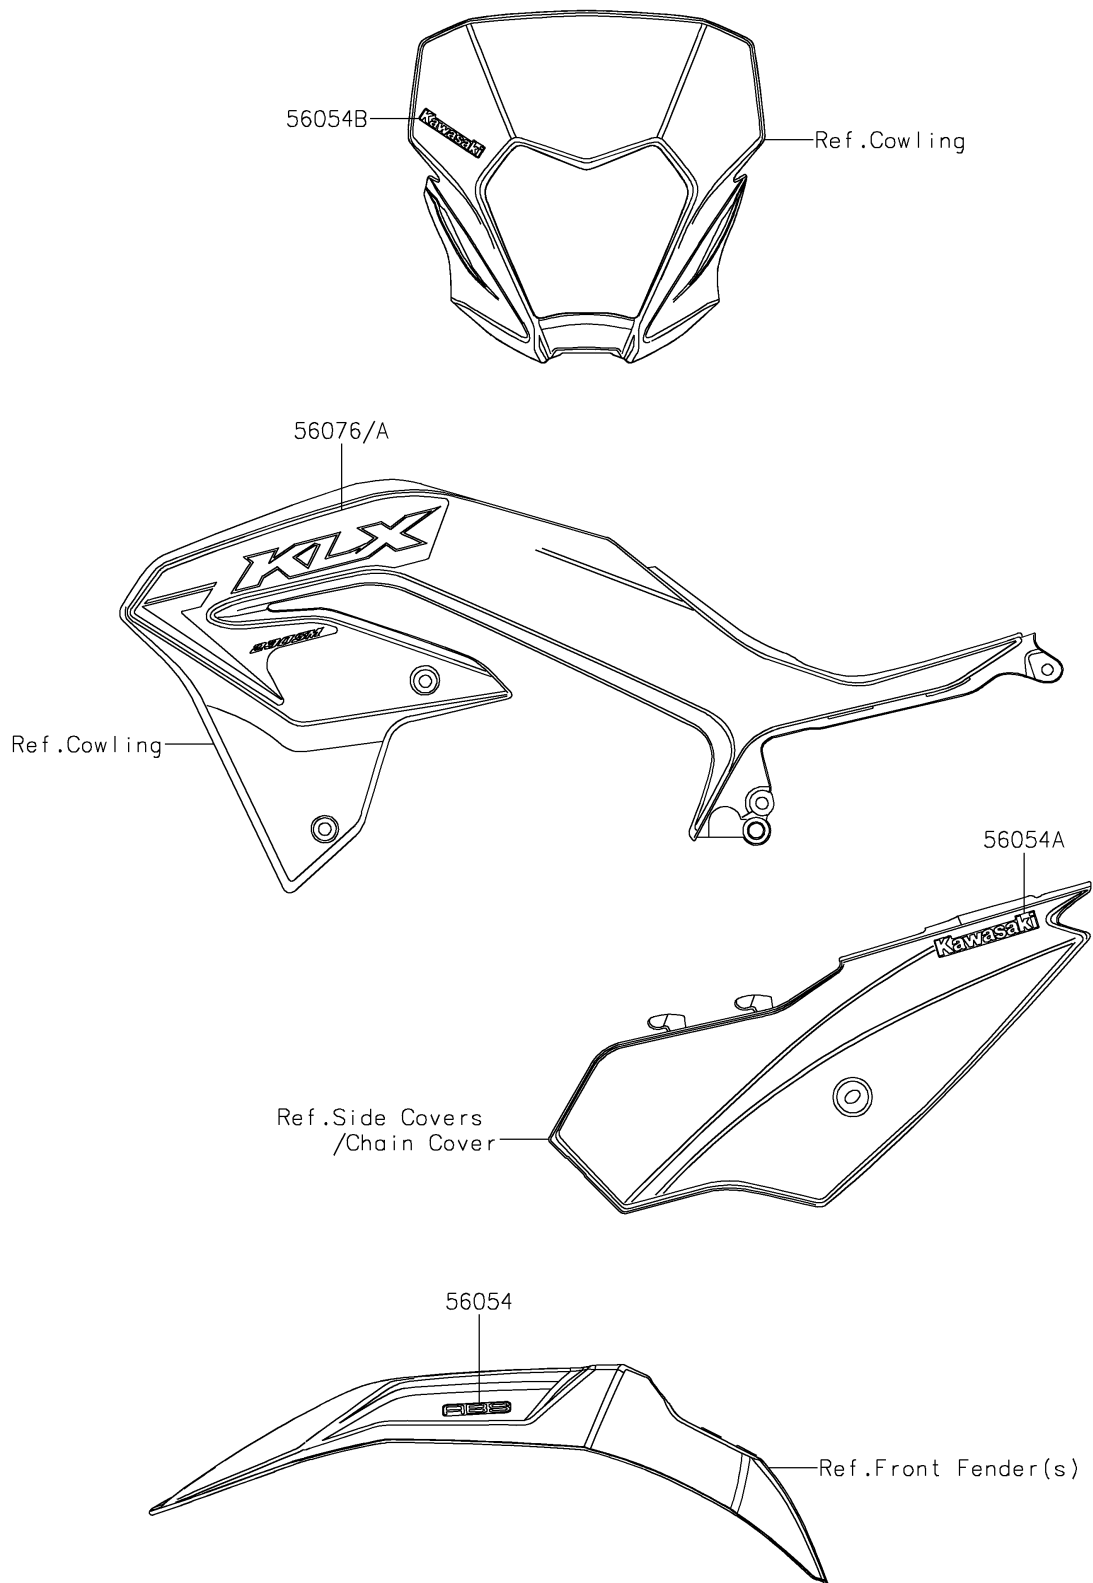

2023 KLX[®] 230SM ABS

PARTS DIAGRAM

Decals(Green)

Kawasaki

Let the Good Times Roll[®]

F2861

2023 KLX[®] 230SM ABS

PARTS LIST Decals(Green)

ITEM NAME

PART NUMBER

QUANTITY
