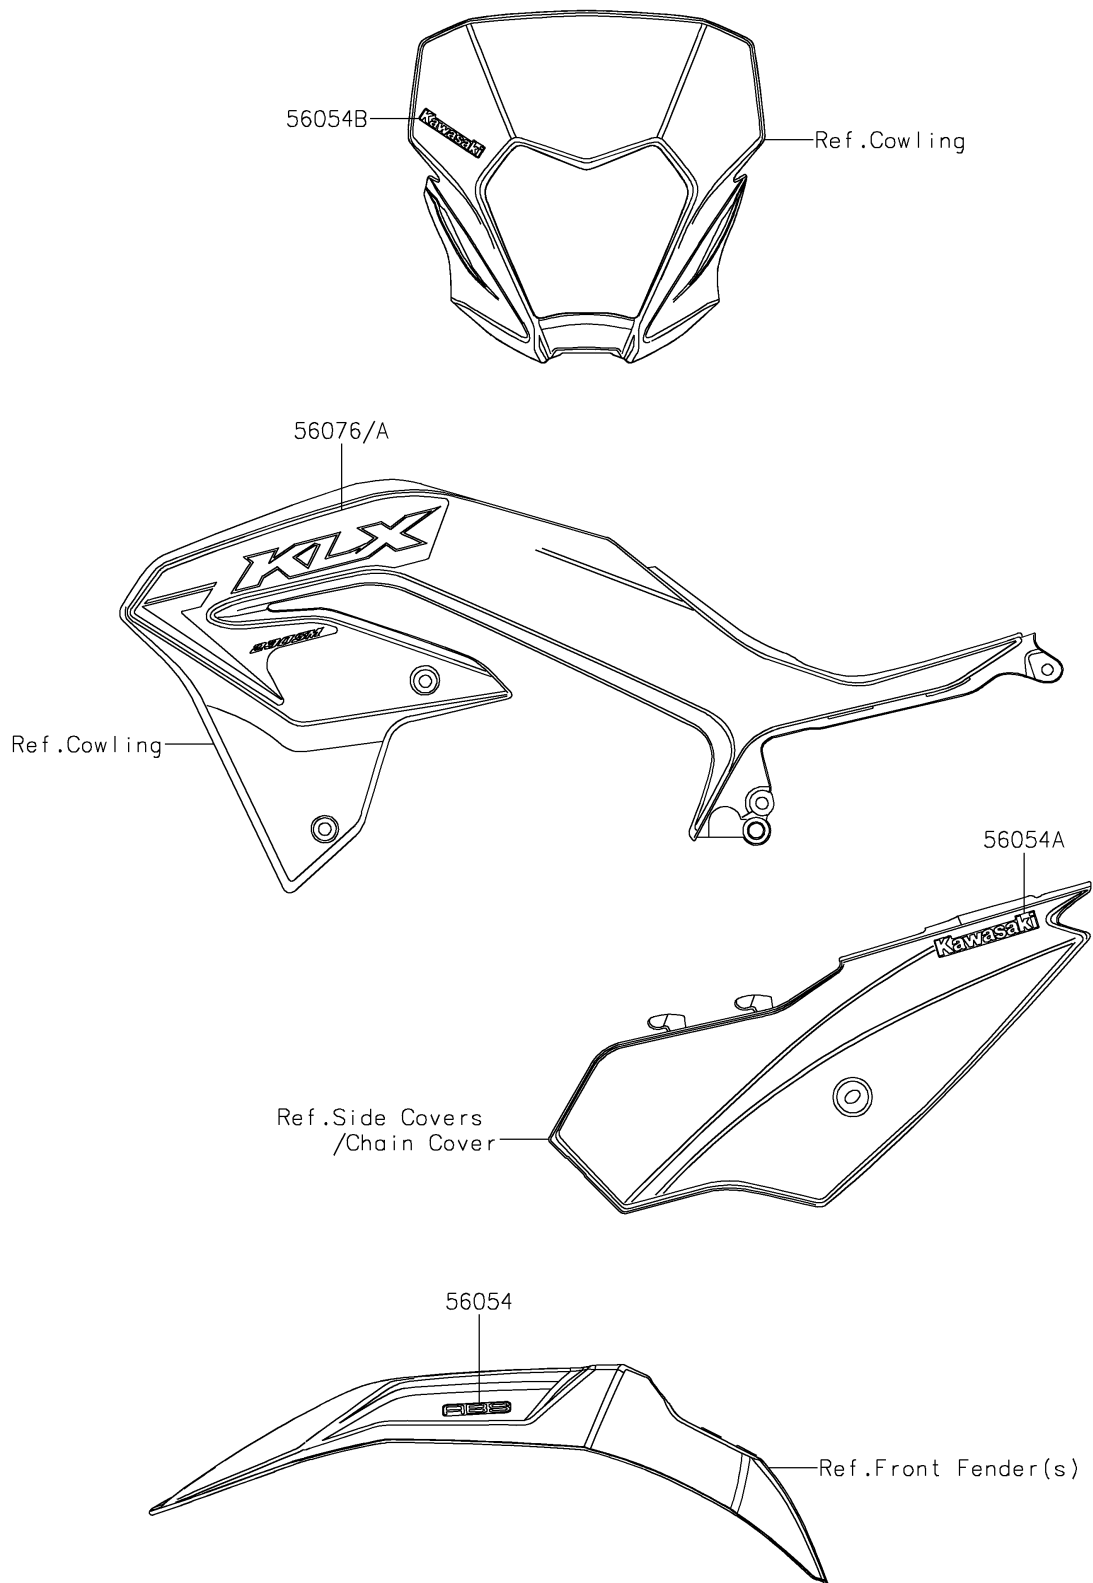

# 2023 KLX<sup>®</sup> 230SM ABS

## PARTS DIAGRAM

### Decals(Green)

**Kawasaki**

Let the Good Times Roll<sup>®</sup>

F2861

## PARTS LIST Decals(Green)

**ITEM NAME**

**PART NUMBER**

**QUANTITY**

---