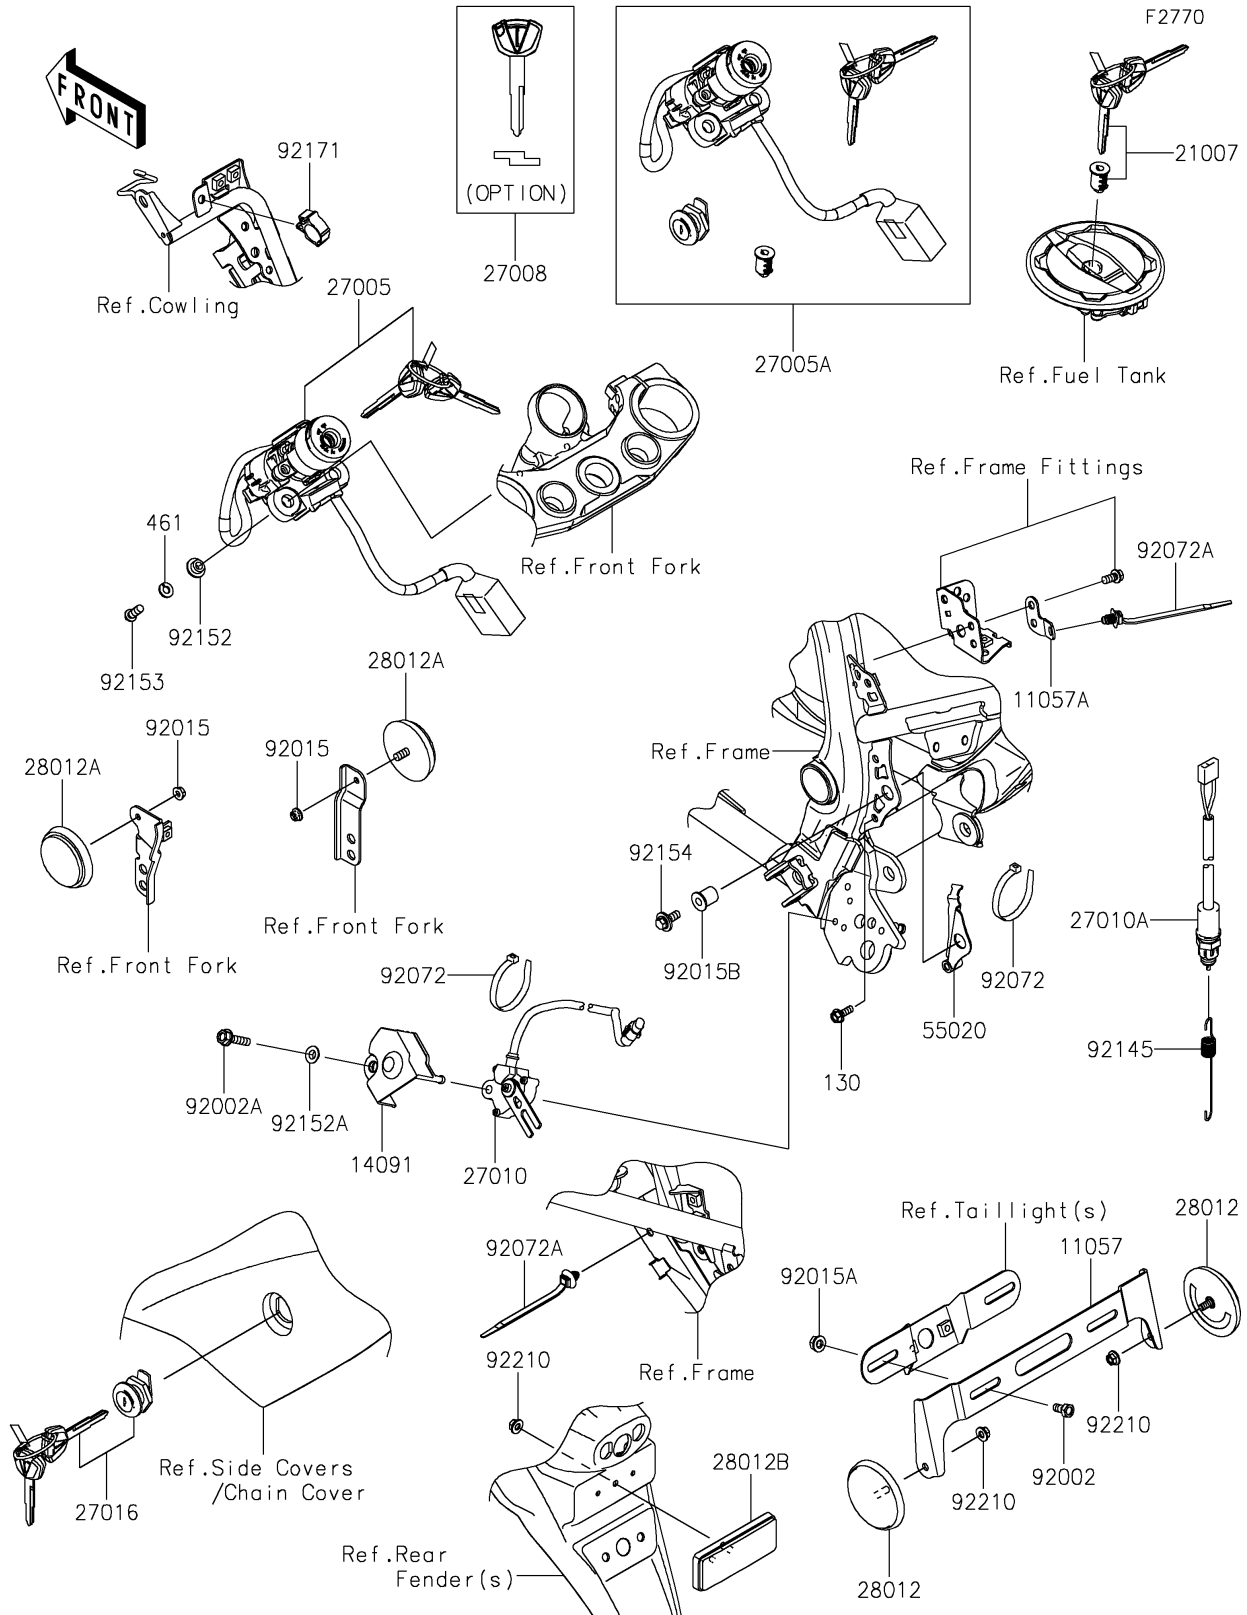

2023 KLX[®]230SM ABS

PARTS DIAGRAM

Ignition Switch

2023 KLX[®] 230SM ABS

PARTS LIST

Ignition Switch

ITEM NAME

PART NUMBER

QUANTITY
