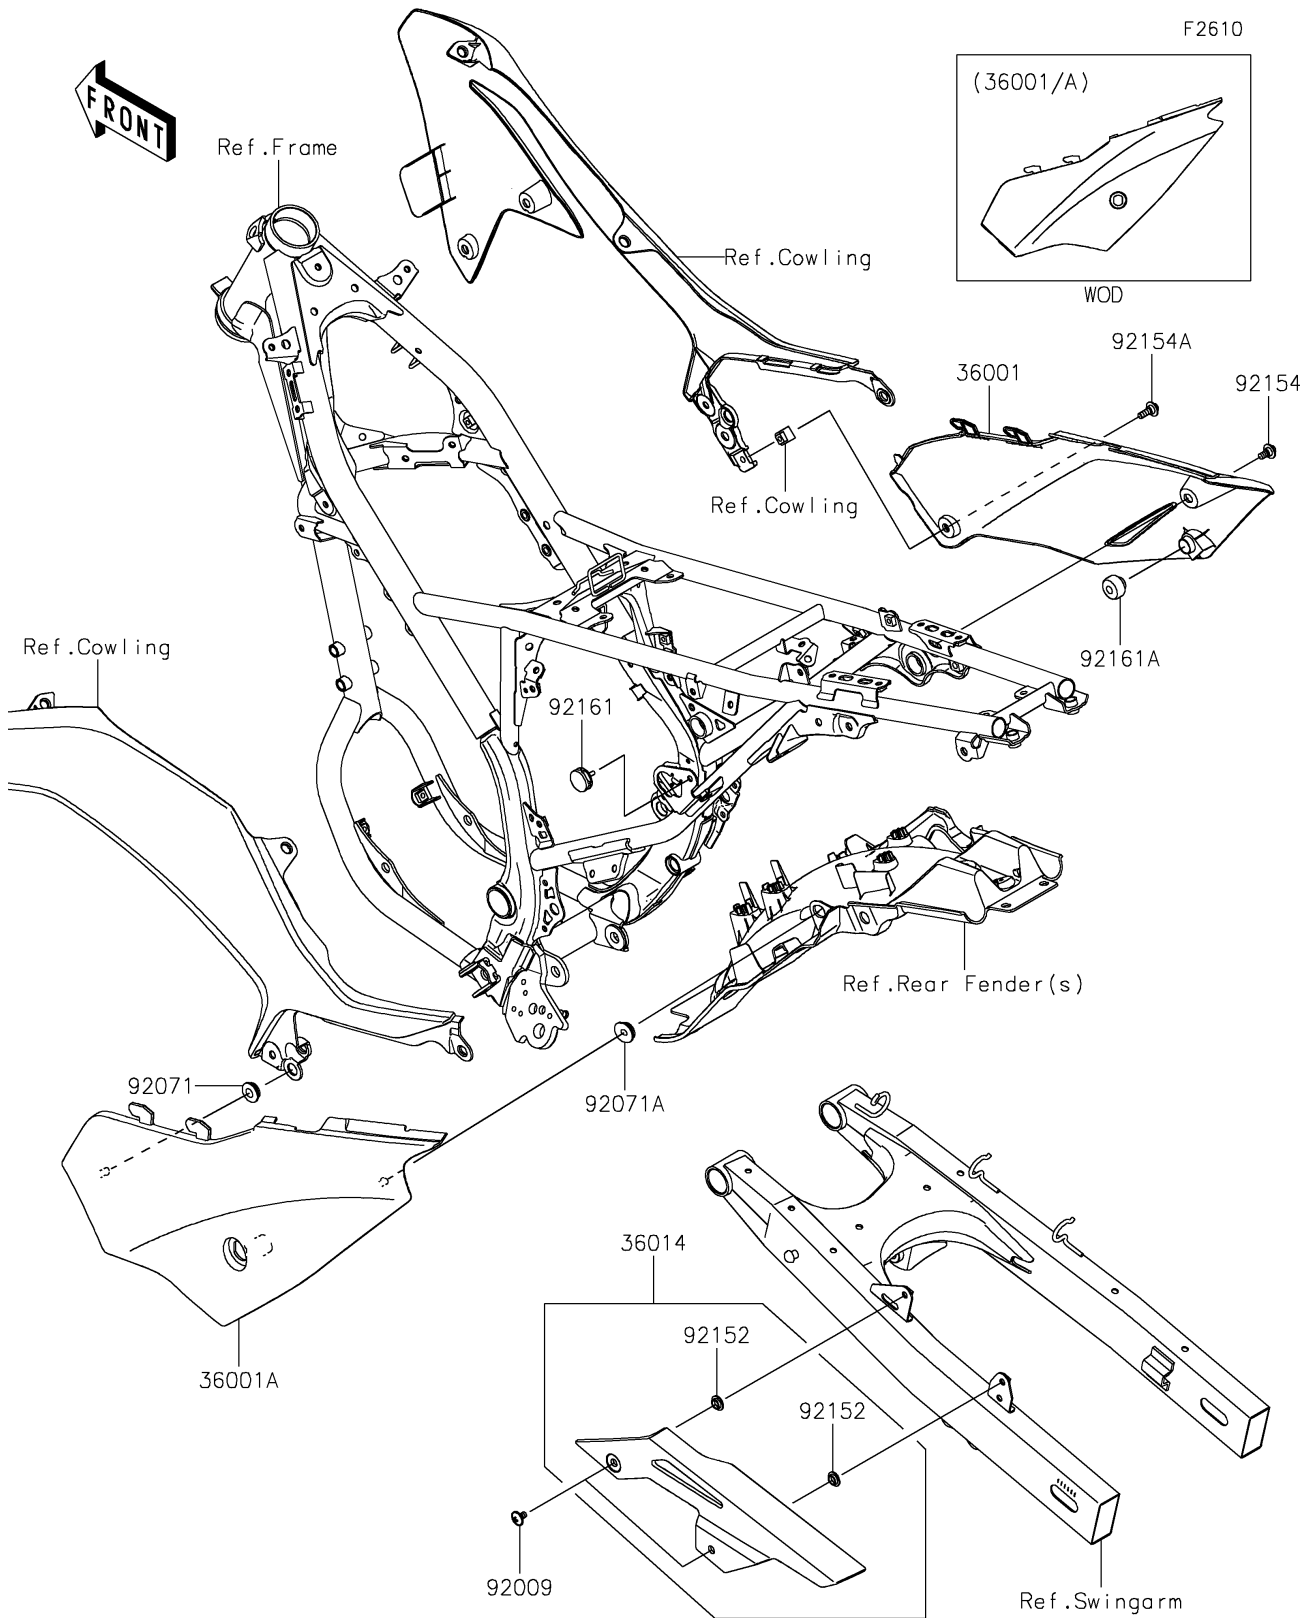

2023 KLX[®]230SM ABS

PARTS DIAGRAM

Side Covers/Chain Cover

2023 KLX[®] 230SM ABS

PARTS LIST

Side Covers/Chain Cover

ITEM NAME

PART NUMBER

QUANTITY
