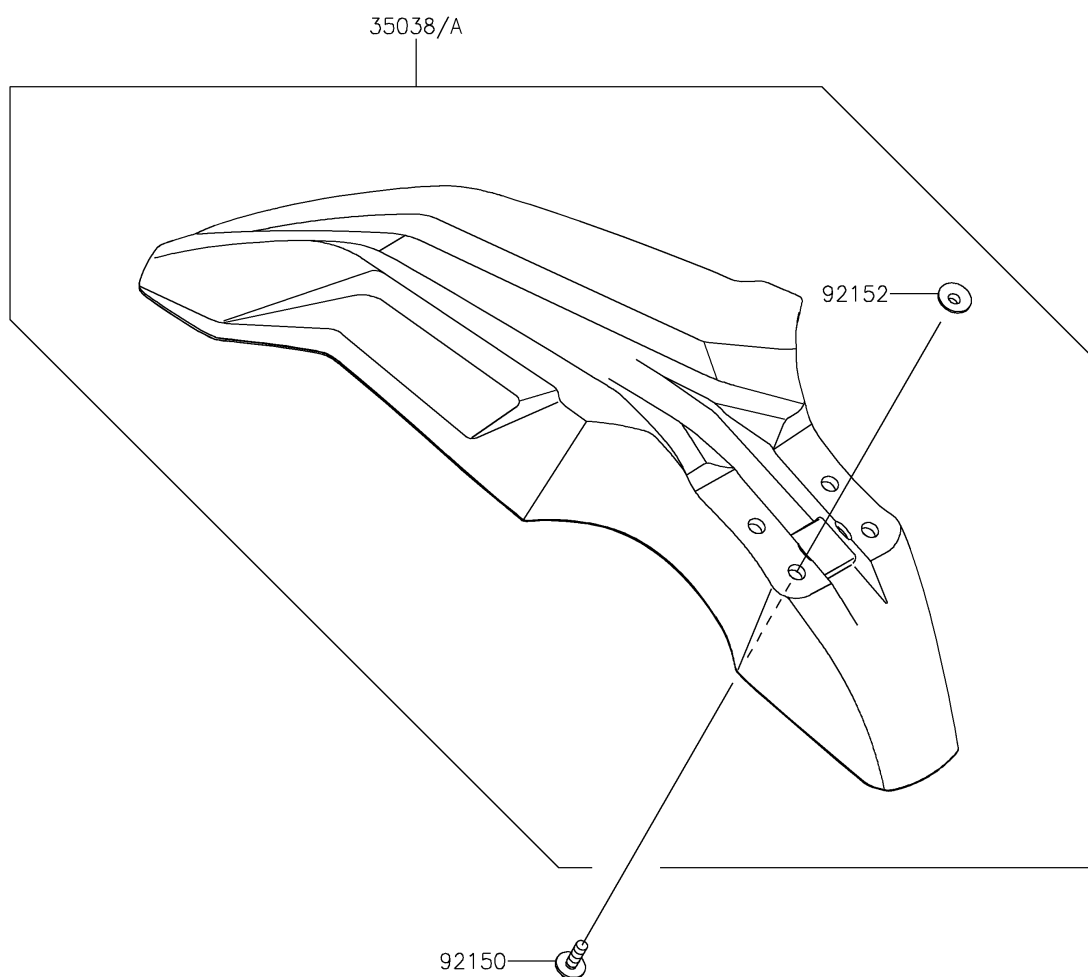

2023 KLX[®] 230SM ABS

PARTS DIAGRAM

Front Fender(s)

F2171

W0D

2023 KLX[®] 230SM ABS

PARTS LIST

Front Fender(s)

ITEM NAME

PART NUMBER

QUANTITY
