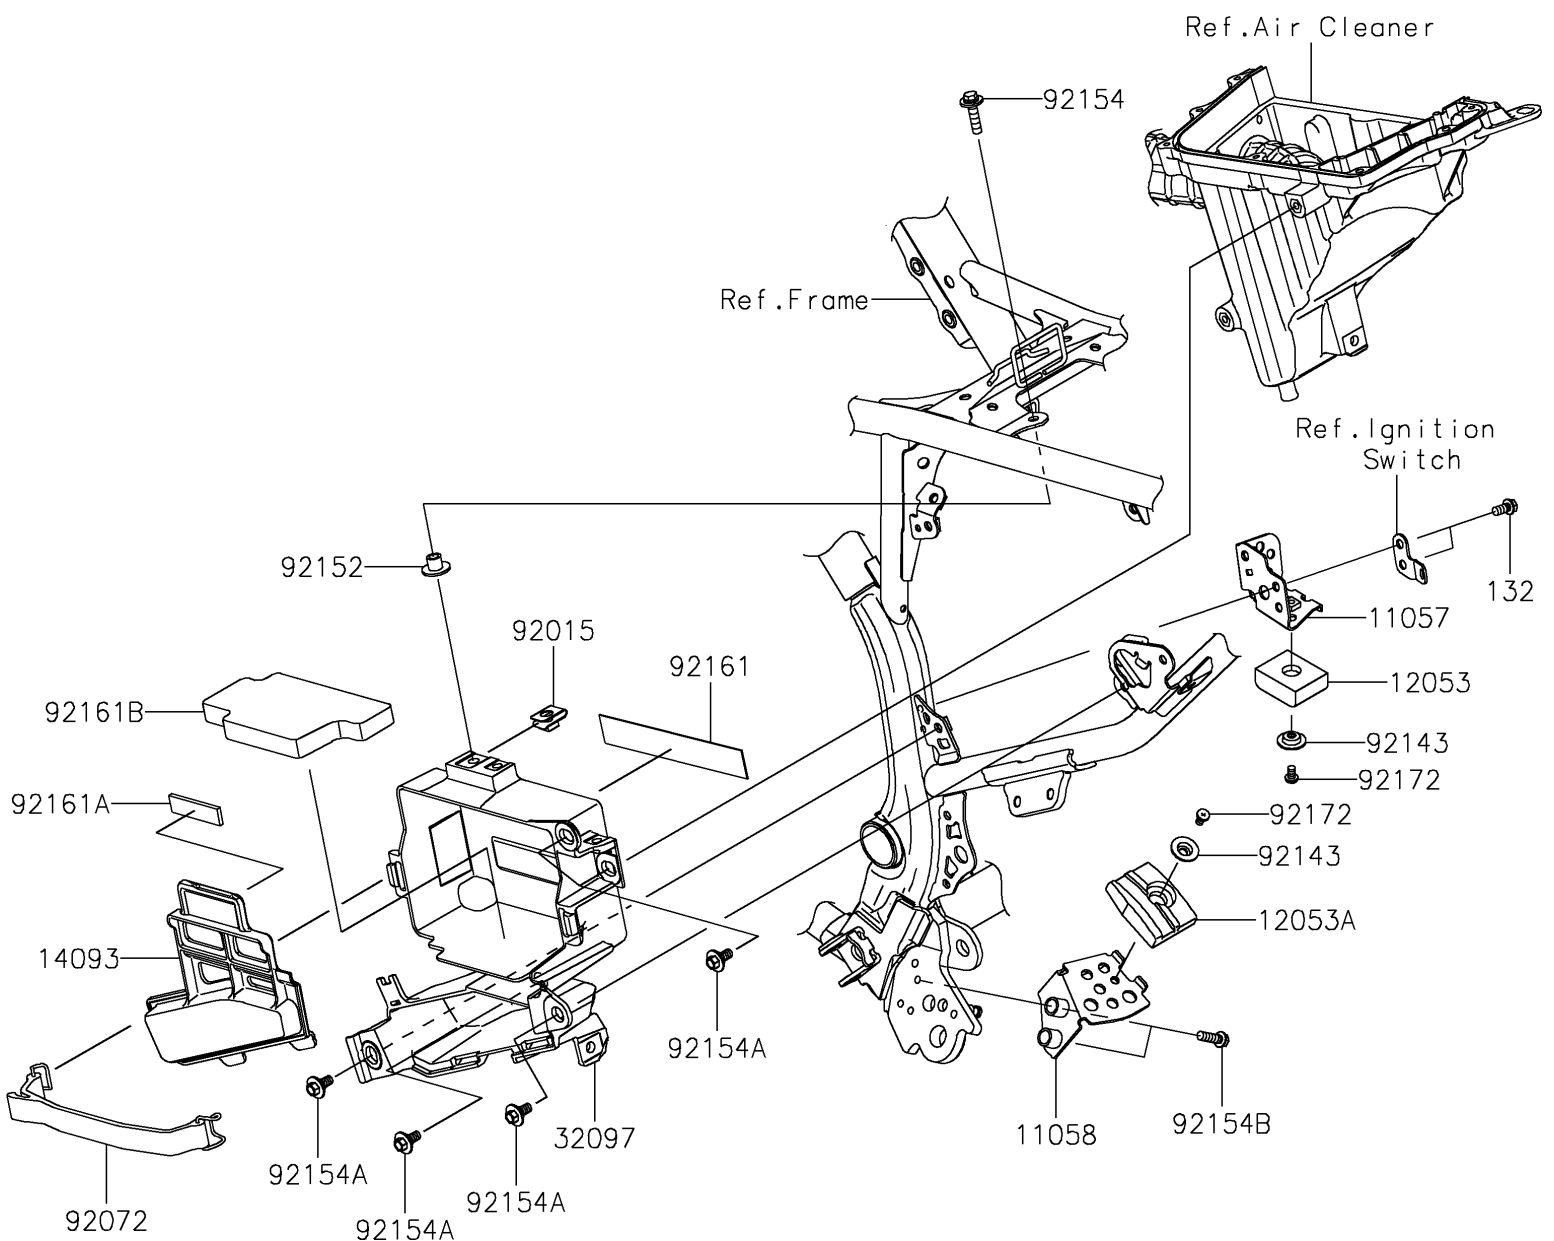

2023 KLX[®] 230SM ABS

PARTS DIAGRAM

Frame Fittings

F2131

2023 KLX[®] 230SM ABS

PARTS LIST

Frame Fittings

Kawasaki

Let the Good Times Roll[®]

ITEM NAME

PART NUMBER

QUANTITY
