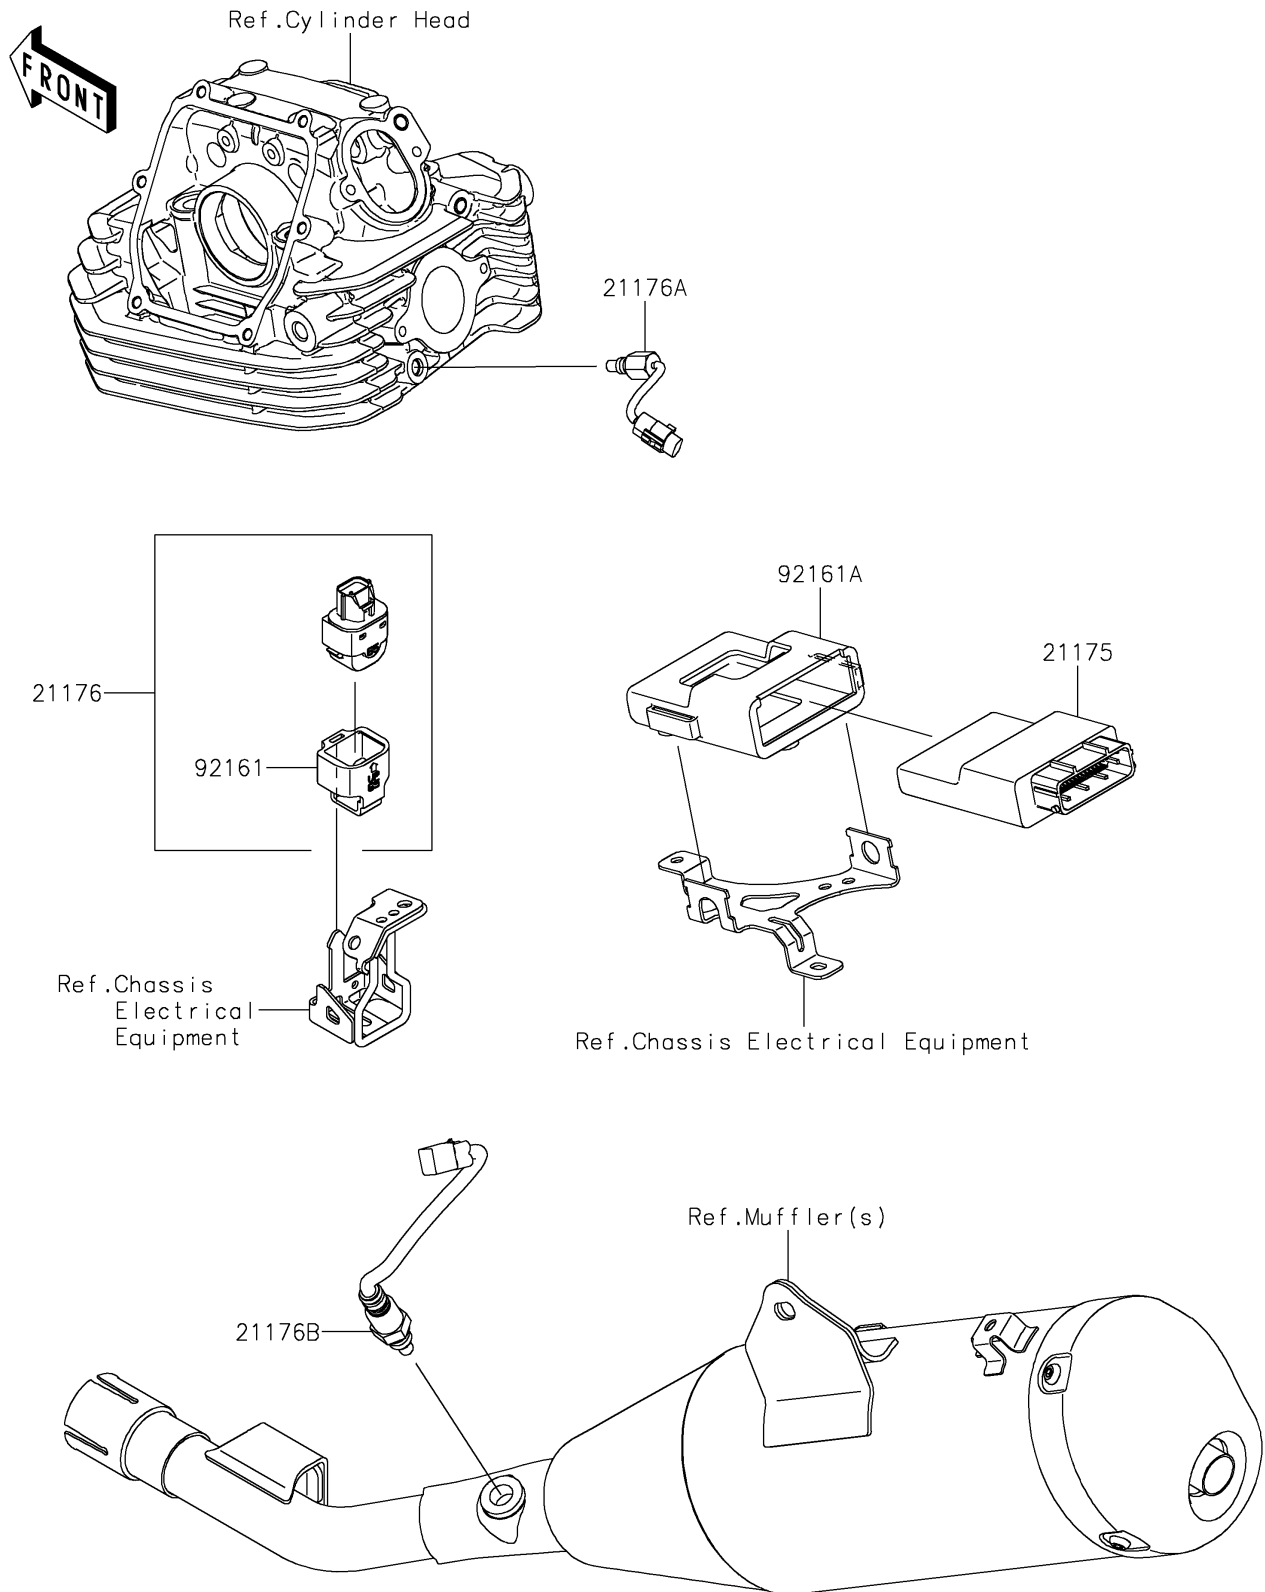

2023 KLX[®] 230SM ABS

PARTS DIAGRAM

Fuel Injection

E1530

2023 KLX[®] 230SM ABS

PARTS LIST

Fuel Injection

ITEM NAME	PART NUMBER	QUANTITY
-----------	-------------	----------
