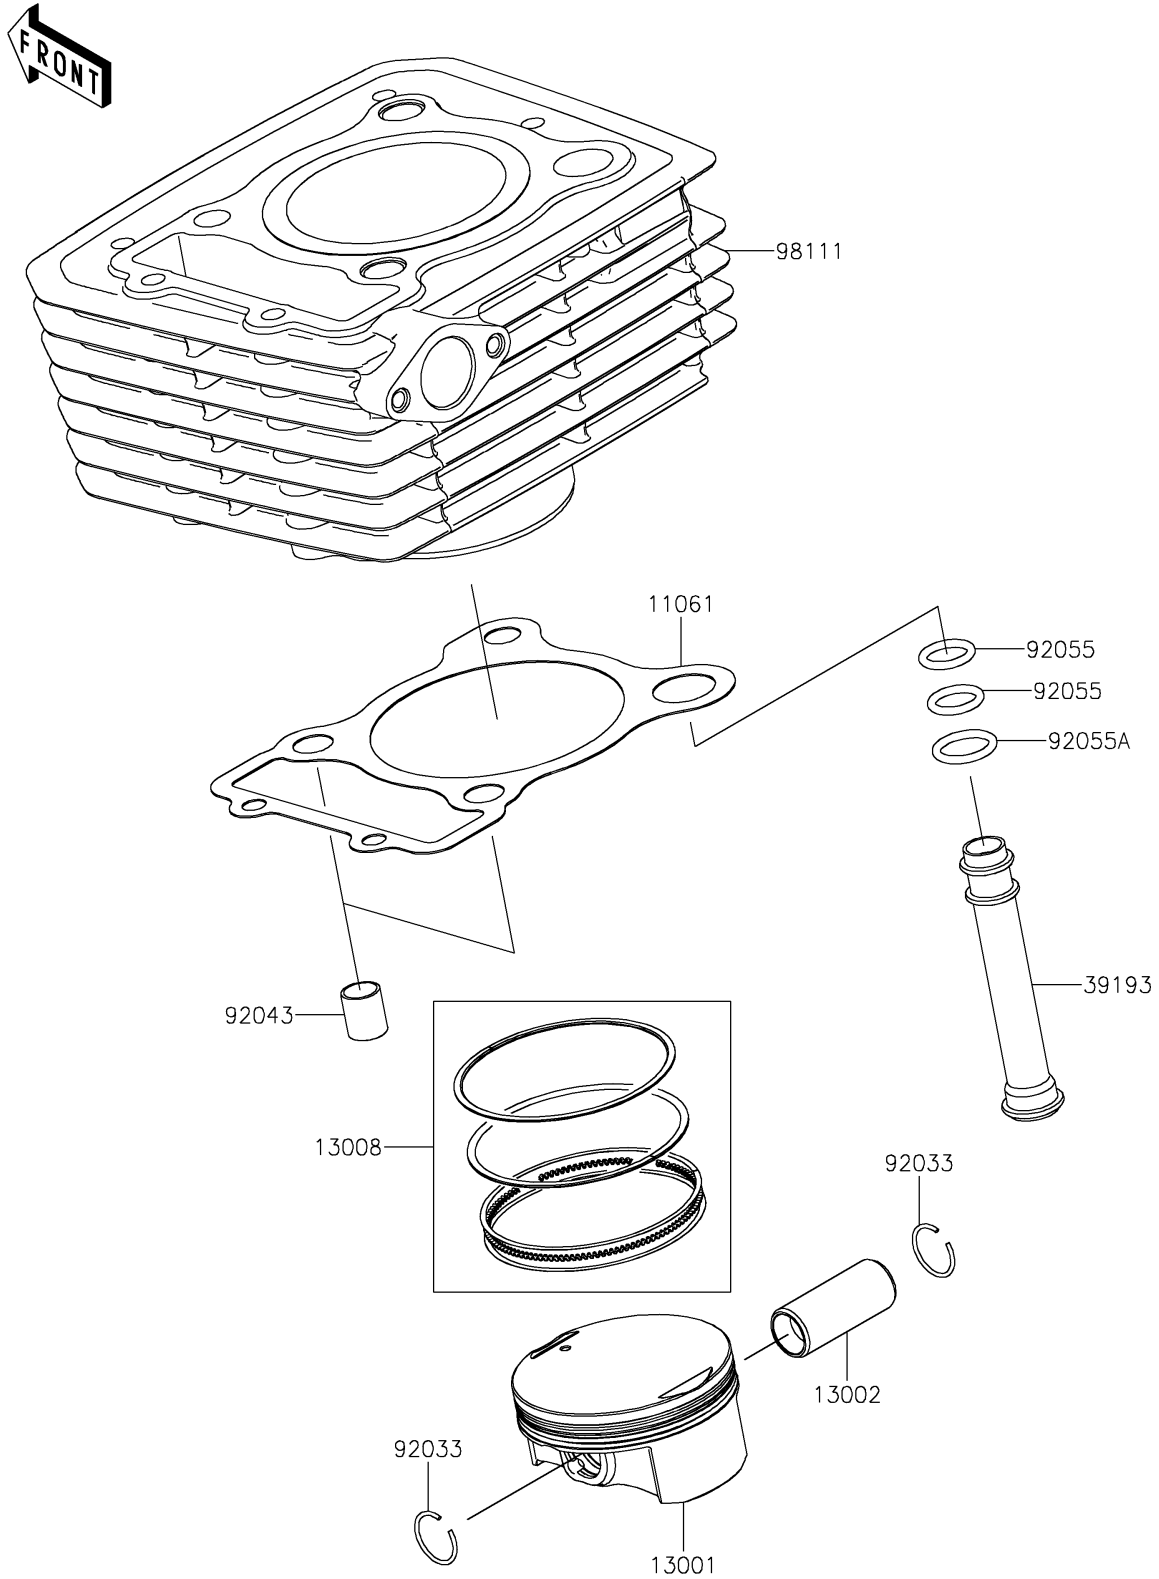

2023 KLX[®] 230SM ABS

PARTS DIAGRAM

Cylinder/Piston(s)

E1120

2023 KLX[®] 230SM ABS

PARTS LIST

Cylinder/Piston(s)

ITEM NAME

PART NUMBER

QUANTITY
