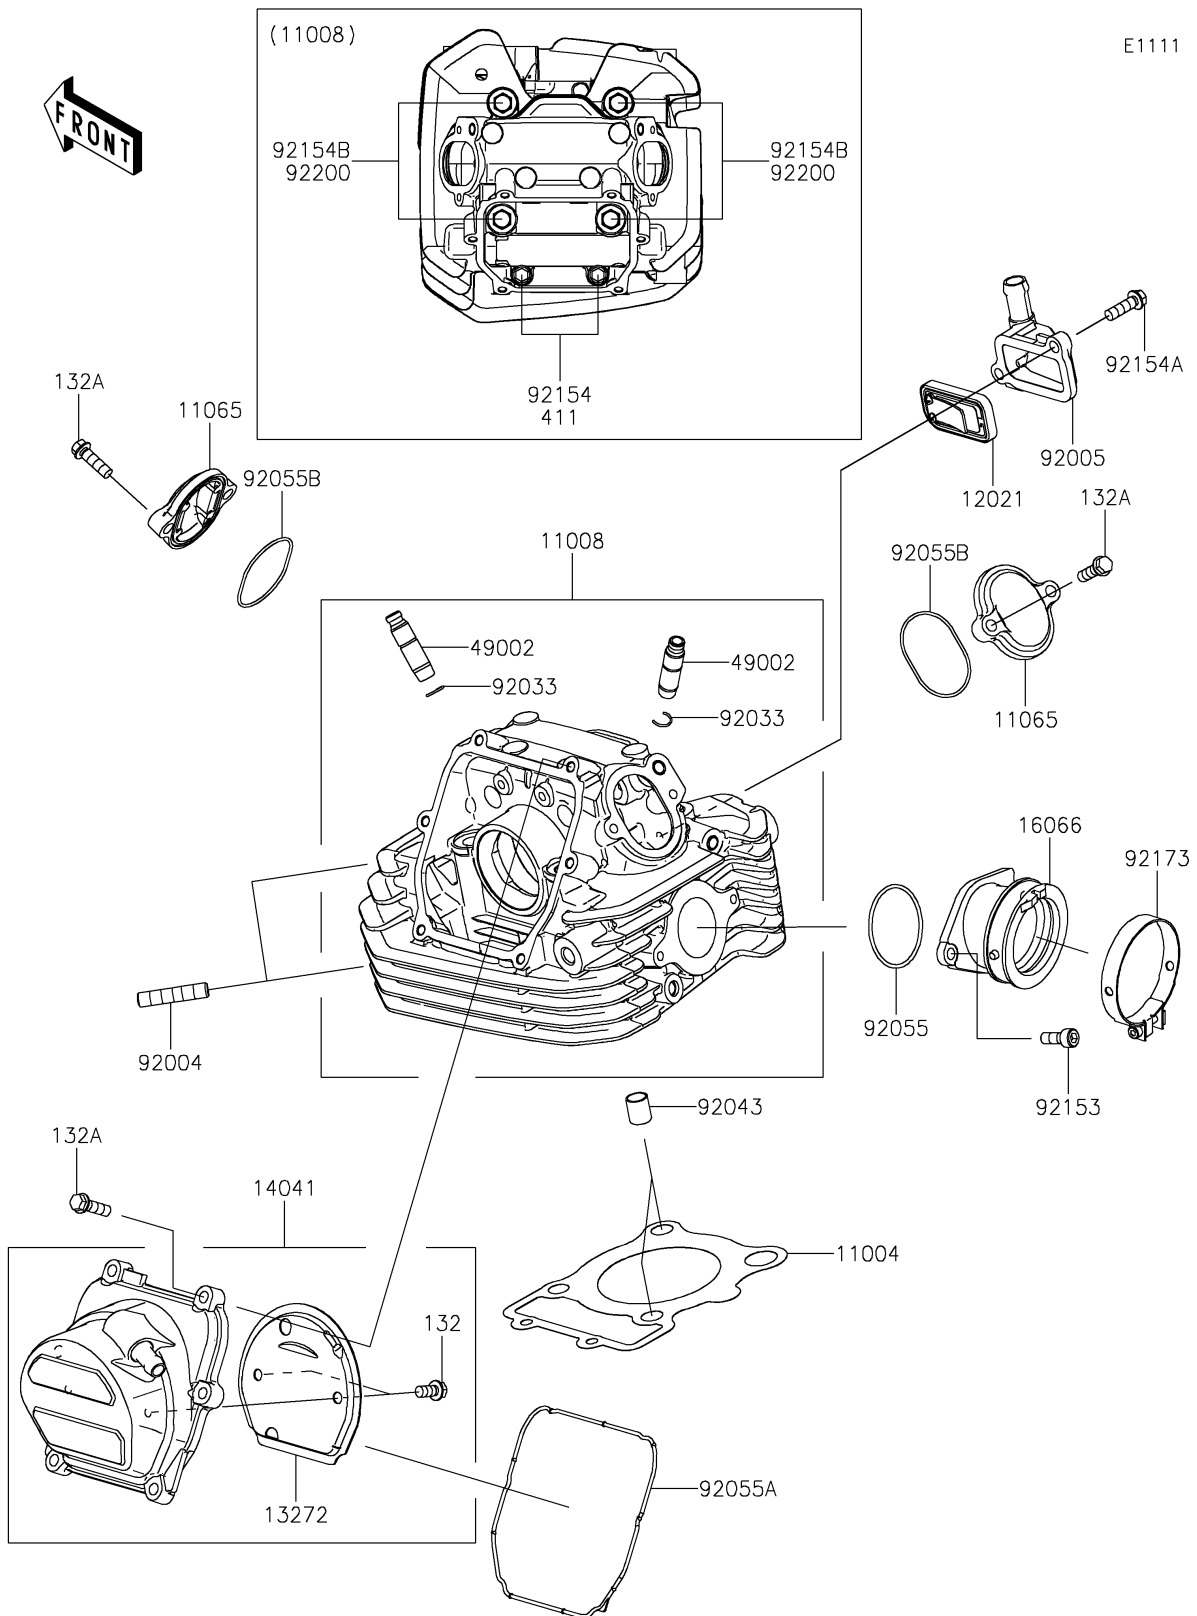

2023 KLX[®] 230SM ABS

PARTS DIAGRAM

Cylinder Head

2023 KLX[®] 230SM ABS

PARTS LIST

Cylinder Head

ITEM NAME

PART NUMBER

QUANTITY
