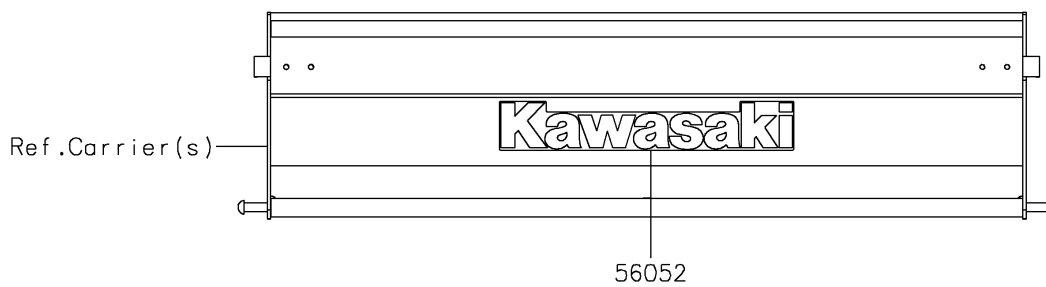

2023 MULE SX™ 4x4 FE

PARTS DIAGRAM

Decals

F2861

2023 MULE SX™ 4x4 FE

PARTS LIST

Decals

ITEM NAME	PART NUMBER	QUANTITY
MARK,KAWASAKI (Ref # 56052)	56052-1809	1
MARK,FR FENDER,MULE SX (Ref # 56054)	56054-2404	2
MARK,FR FENDER,FUEL INJECTION (Ref # 56054A)	56054-2698	2
MARK,FR FENDER,FE (Ref # 56054B)	56054-2852	2
PATTERN,SIDE PLATE,LH (Ref # 56075)	56075-4248	1
PATTERN,SIDE PLATE,RH (Ref # 56075A)	56075-4249	1