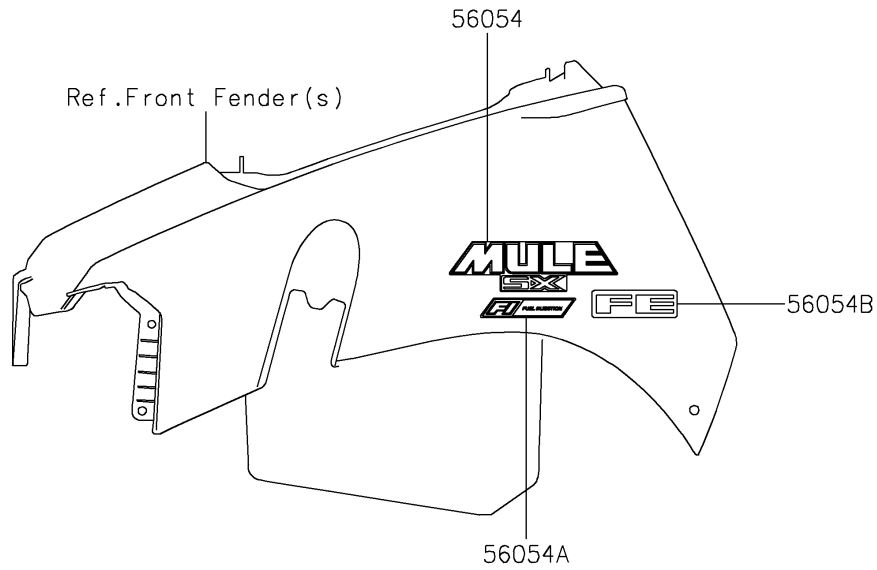

2023 MULE SX™ 4x4 FE

PARTS DIAGRAM

Decals

F2861

2023 MULE SX™ 4x4 FE

PARTS LIST

Decals

ITEM NAME	PART NUMBER	QUANTITY
MARK,KAWASAKI (Ref # 56052)	56052-1809	1
MARK,FR FENDER,MULE SX (Ref # 56054)	56054-2404	2
MARK,FR FENDER,FUEL INJECTION (Ref # 56054A)	56054-2698	2
MARK,FR FENDER,FE (Ref # 56054B)	56054-2852	2
PATTERN,SIDE PLATE,LH (Ref # 56075)	56075-4248	1
PATTERN,SIDE PLATE,RH (Ref # 56075A)	56075-4249	1