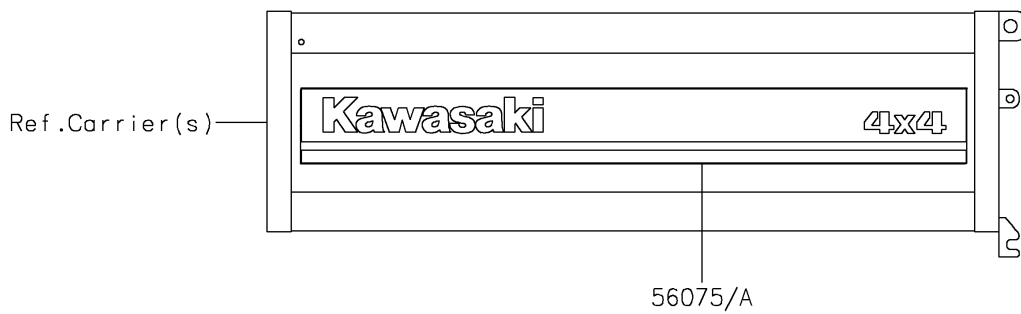

2023 MULE SX™ 4x4 FE

PARTS DIAGRAM

Decals

F2861

2023 MULE SX™ 4x4 FE

PARTS LIST

Decals

ITEM NAME	PART NUMBER	QUANTITY
MARK,KAWASAKI (Ref # 56052)	56052-1809	1
MARK,FR FENDER,MULE SX (Ref # 56054)	56054-2404	2
MARK,FR FENDER,FUEL INJECTION (Ref # 56054A)	56054-2698	2
MARK,FR FENDER,FE (Ref # 56054B)	56054-2852	2
PATTERN,SIDE PLATE,LH (Ref # 56075)	56075-4248	1
PATTERN,SIDE PLATE,RH (Ref # 56075A)	56075-4249	1