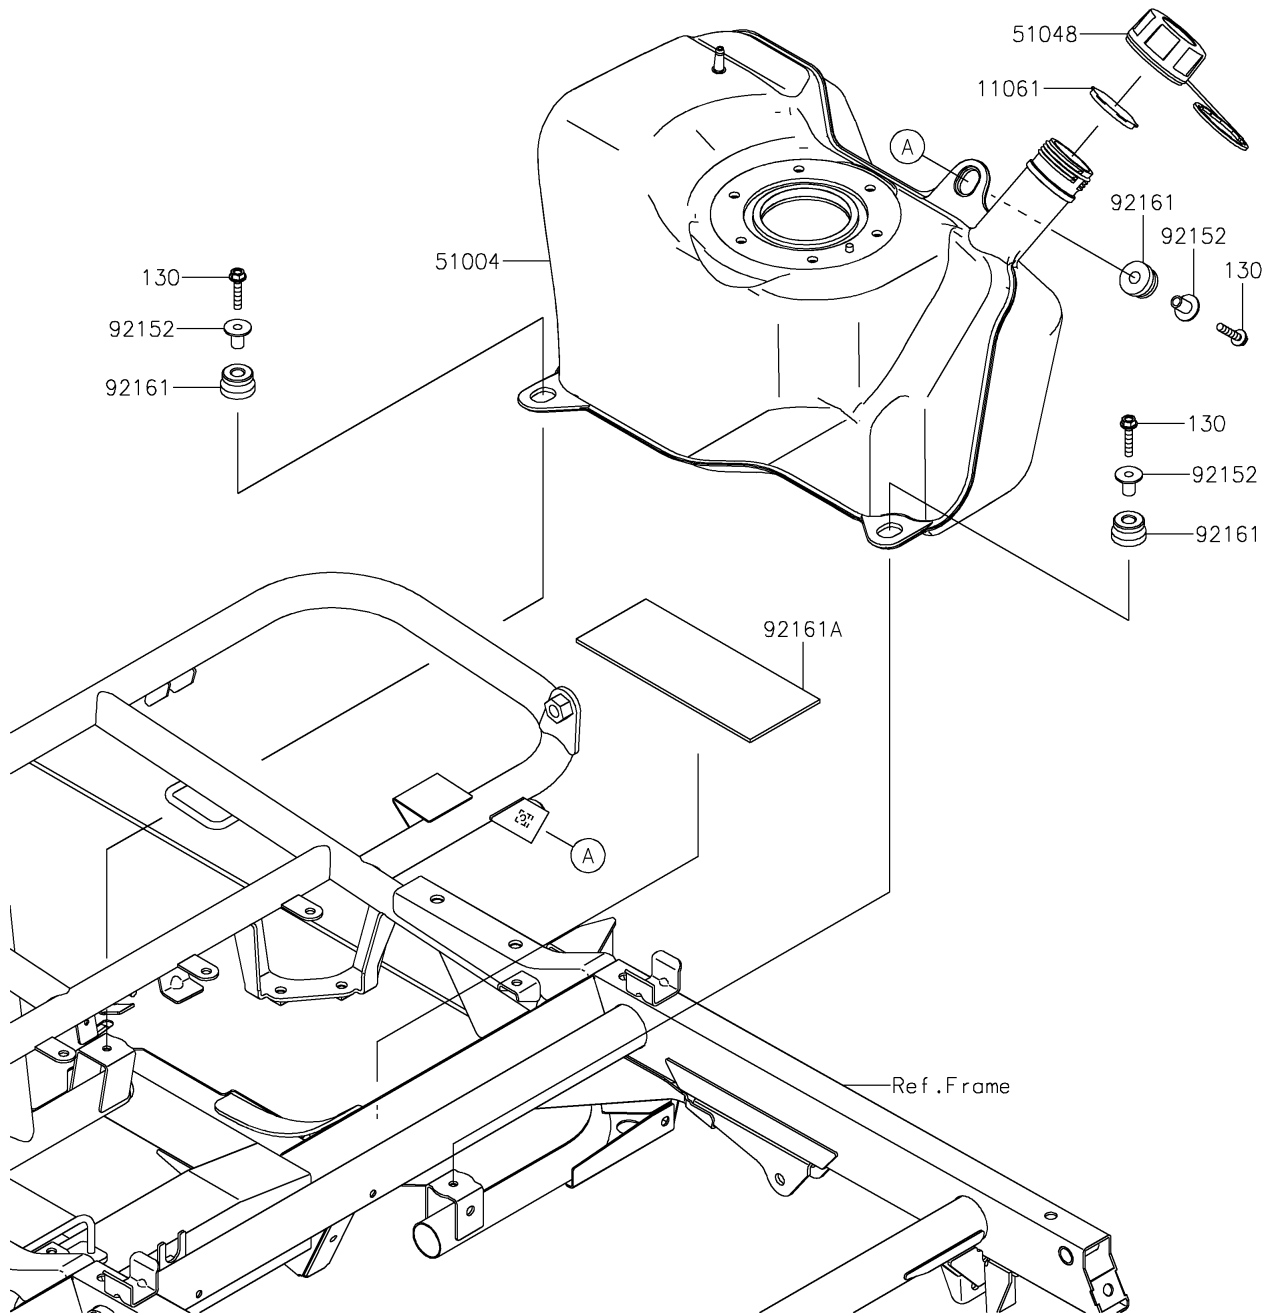

2023 MULE SX™ 4x4 FE

PARTS DIAGRAM

Fuel Tank

F2410

2023 MULE SX™ 4x4 FE

PARTS LIST

Fuel Tank

ITEM NAME	PART NUMBER	QUANTITY
GASKET,FUEL TANK CAP (Ref # 11061)	11061-0395	1
TANK-FUEL (Ref # 51004)	51004-0030	1
CAP-ASSY-TANK,FUEL (Ref # 51048)	51048-0026	1
COLLAR,6.8X10X18.1 (Ref # 92152)	92152-1867	3
DAMPER,10X28X17 (Ref # 92161)	92161-1614	3
DAMPER,80X200X3.175 (Ref # 92161A)	92161-1645	1
BOLT-FLANGED,6X30 (Ref # 130)	130BA0630	3