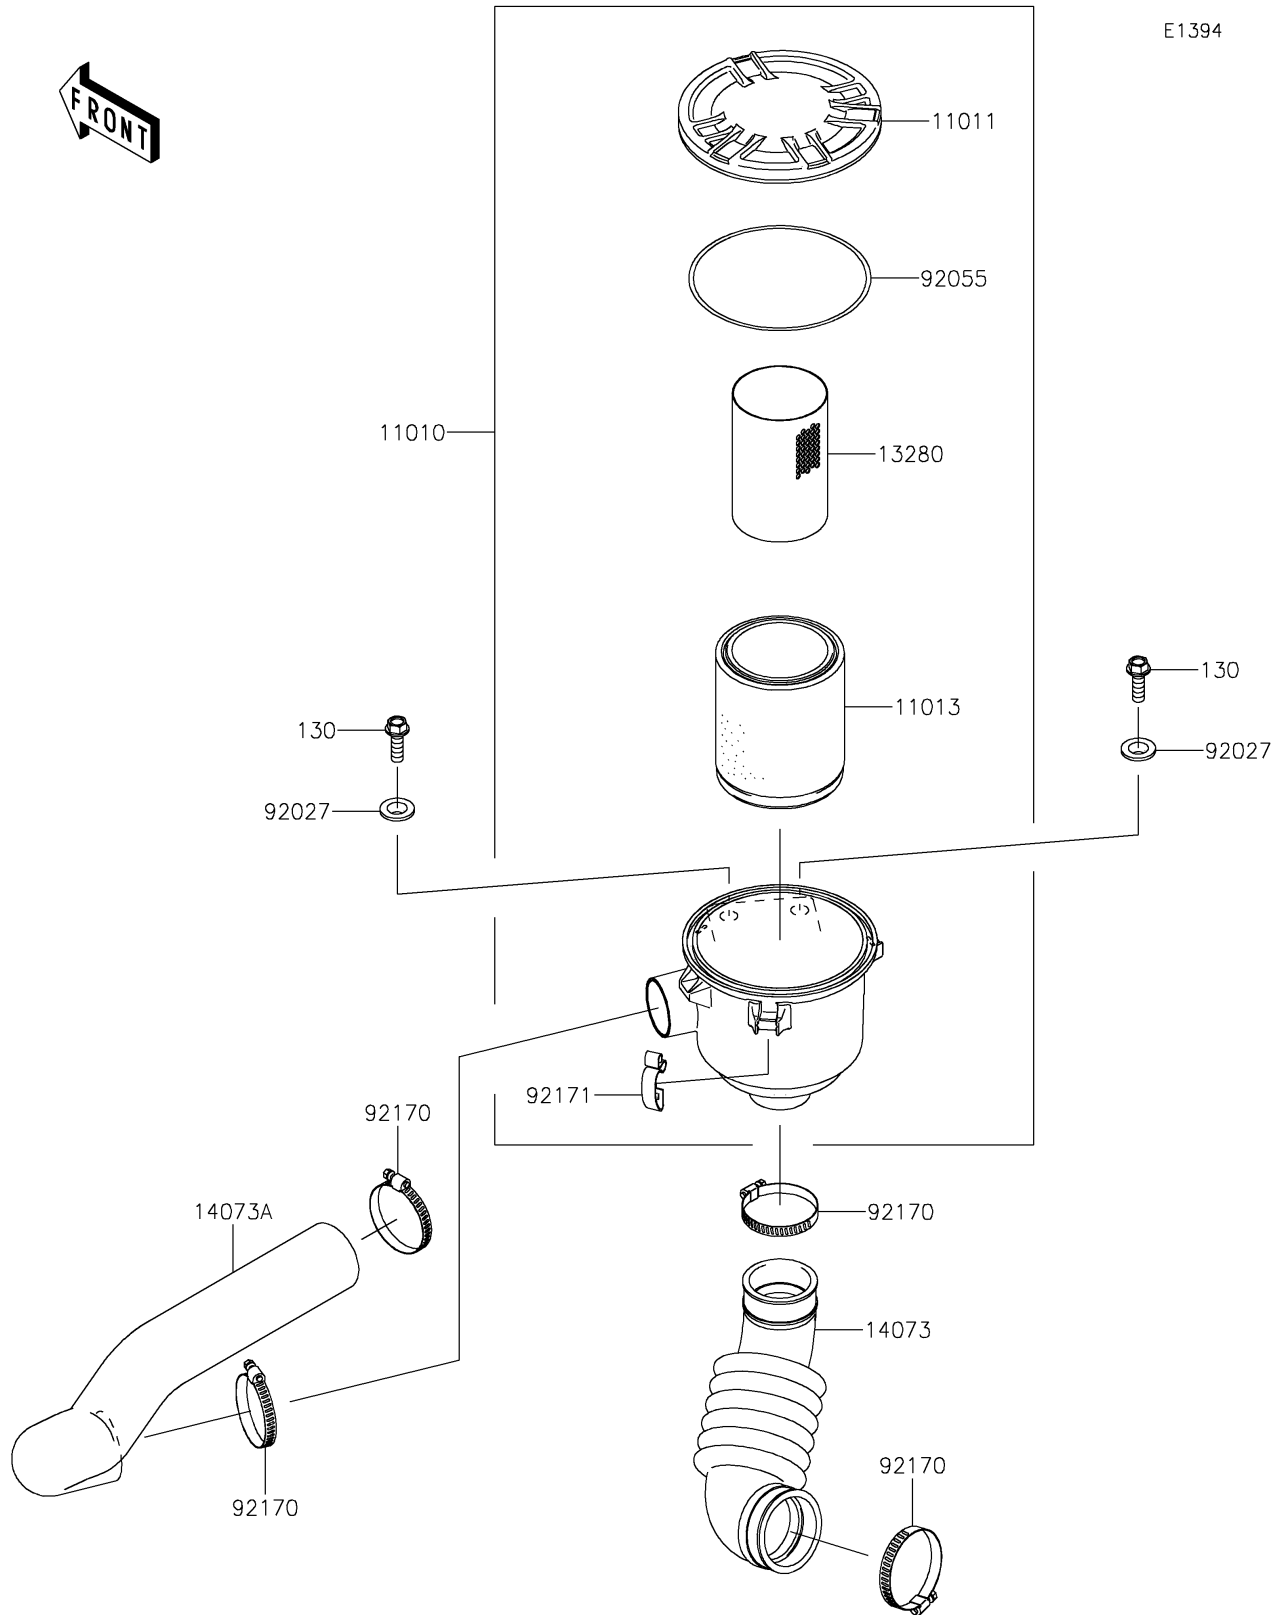

2023 MULE SX™ 4x4 FE

PARTS DIAGRAM

Air Cleaner-Belt Converter

2023 MULE SX™ 4x4 FE

PARTS LIST

Air Cleaner-Belt Converter

ITEM NAME	PART NUMBER	QUANTITY
FILTER-ASSY-AIR (Ref # 11010)	11010-0172	1
CASE-AIR FILTER,CAP (Ref # 11011)	11011-0135	1
ELEMENT-AIR FILTER (Ref # 11013)	11013-0037	1
HOLDER (Ref # 13280)	13280-0312	1
DUCT,AIR FILTER-CASE (Ref # 14073)	14073-0061	1
DUCT,BAR-AIR FILTER (Ref # 14073A)	14073-0892	1
COLLAR (Ref # 92027)	92027-1354	2
RING-O,122X4 (Ref # 92055)	92055-0167	1
CLAMP (Ref # 92170)	92170-1674	4
CLAMP (Ref # 92171)	92171-0225	3
BOLT-FLANGED,8X25 (Ref # 130)	130BA0825	2