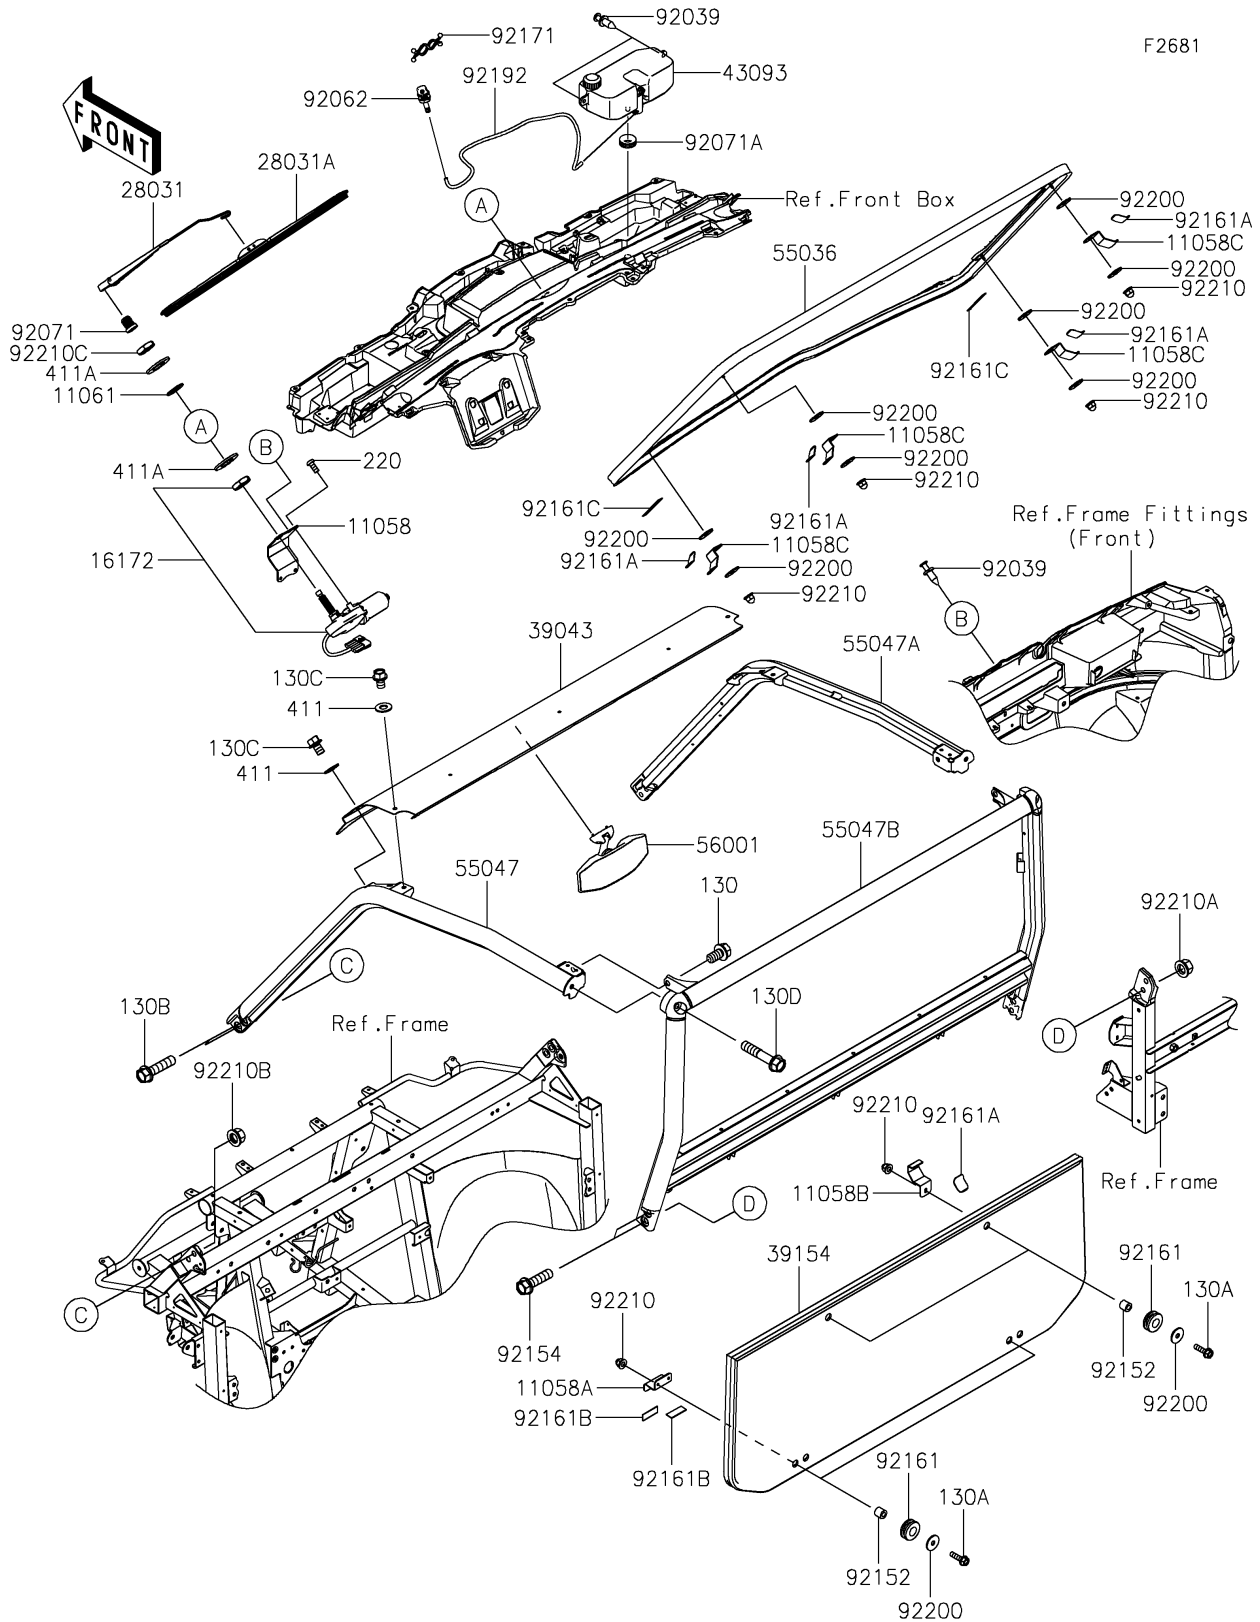

2024 RIDGE® XR HVAC

PARTS DIAGRAM

Guards/Cab Frame(GRFNN/GRFNL)

2024 RIDGE® XR HVAC

PARTS LIST

Guards/Cab Frame(GRFNN/GRFNL)

ITEM NAME

PART NUMBER

QUANTITY
