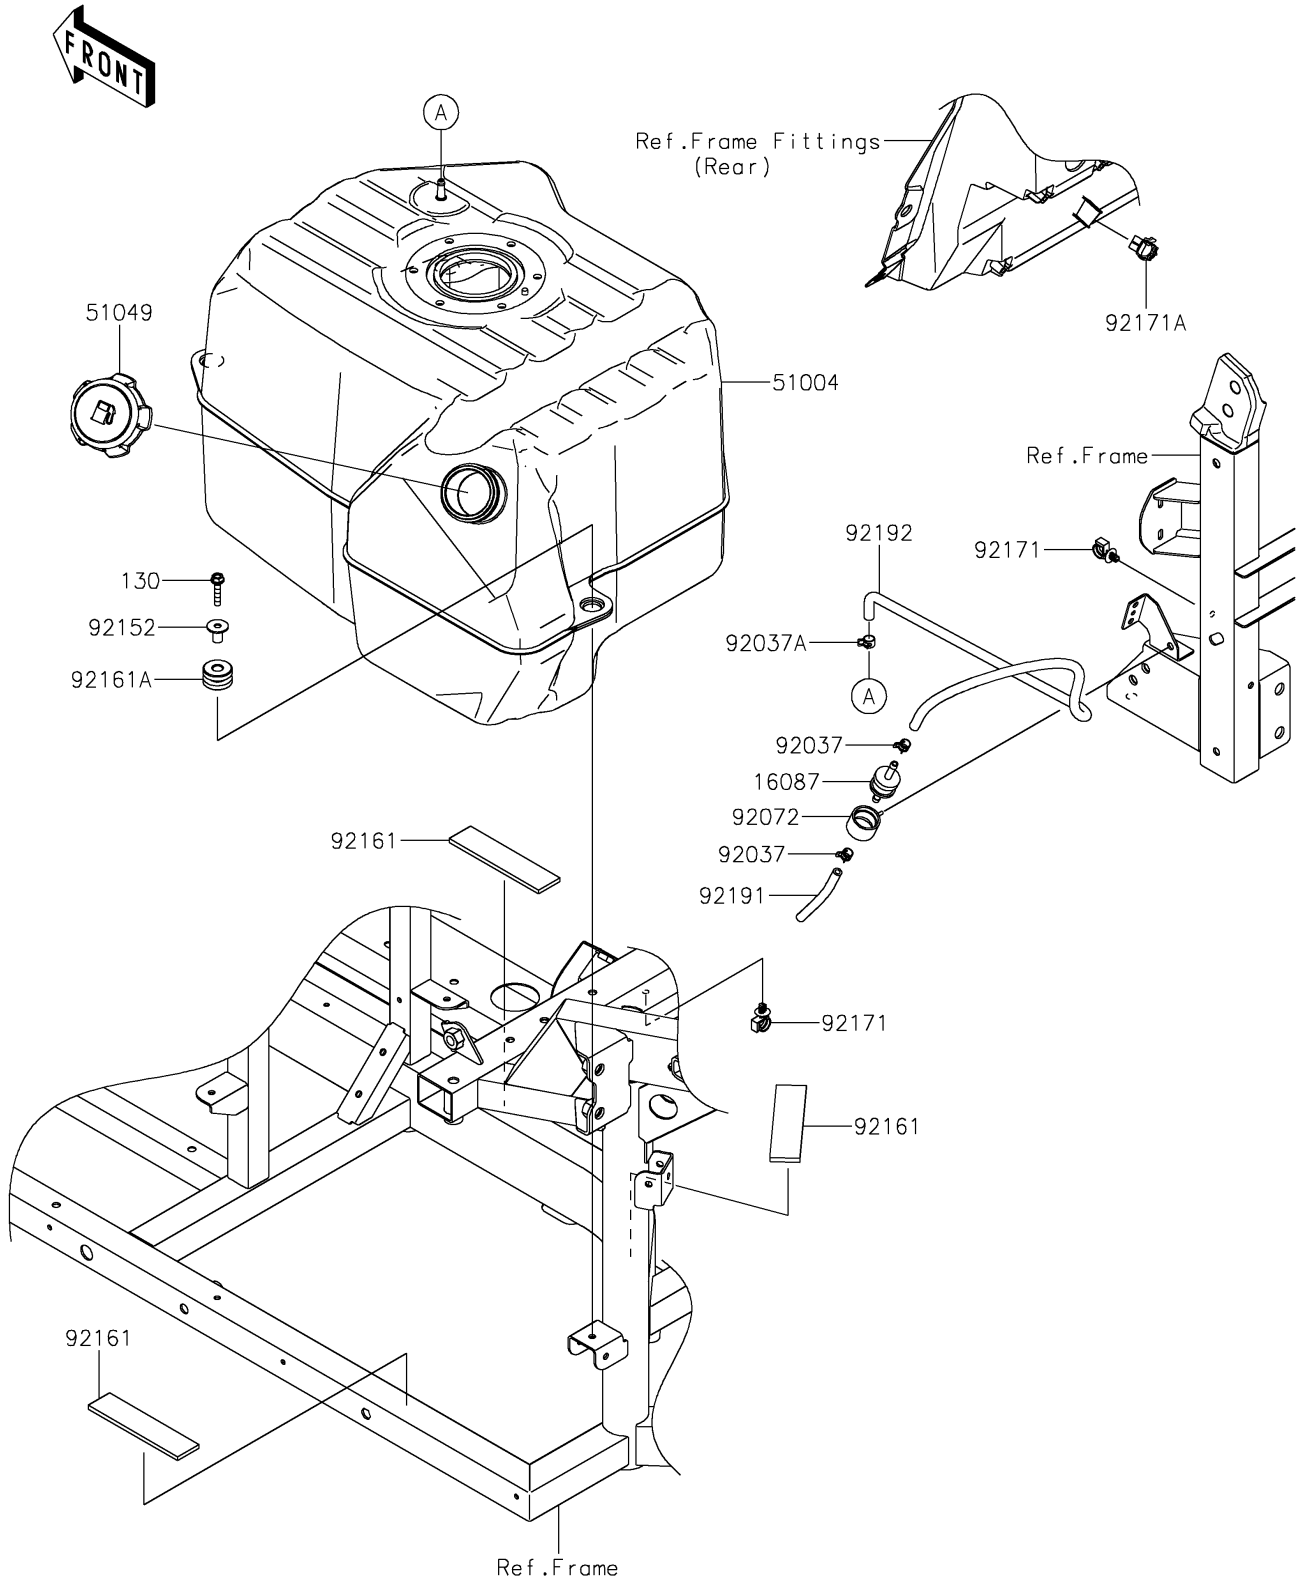

2024 RIDGE® XR HVAC

PARTS DIAGRAM

Fuel Tank(CN,US)

F2410

2024 RIDGE® XR HVAC

PARTS LIST

Fuel Tank(CN,US)

ITEM NAME

PART NUMBER

QUANTITY
