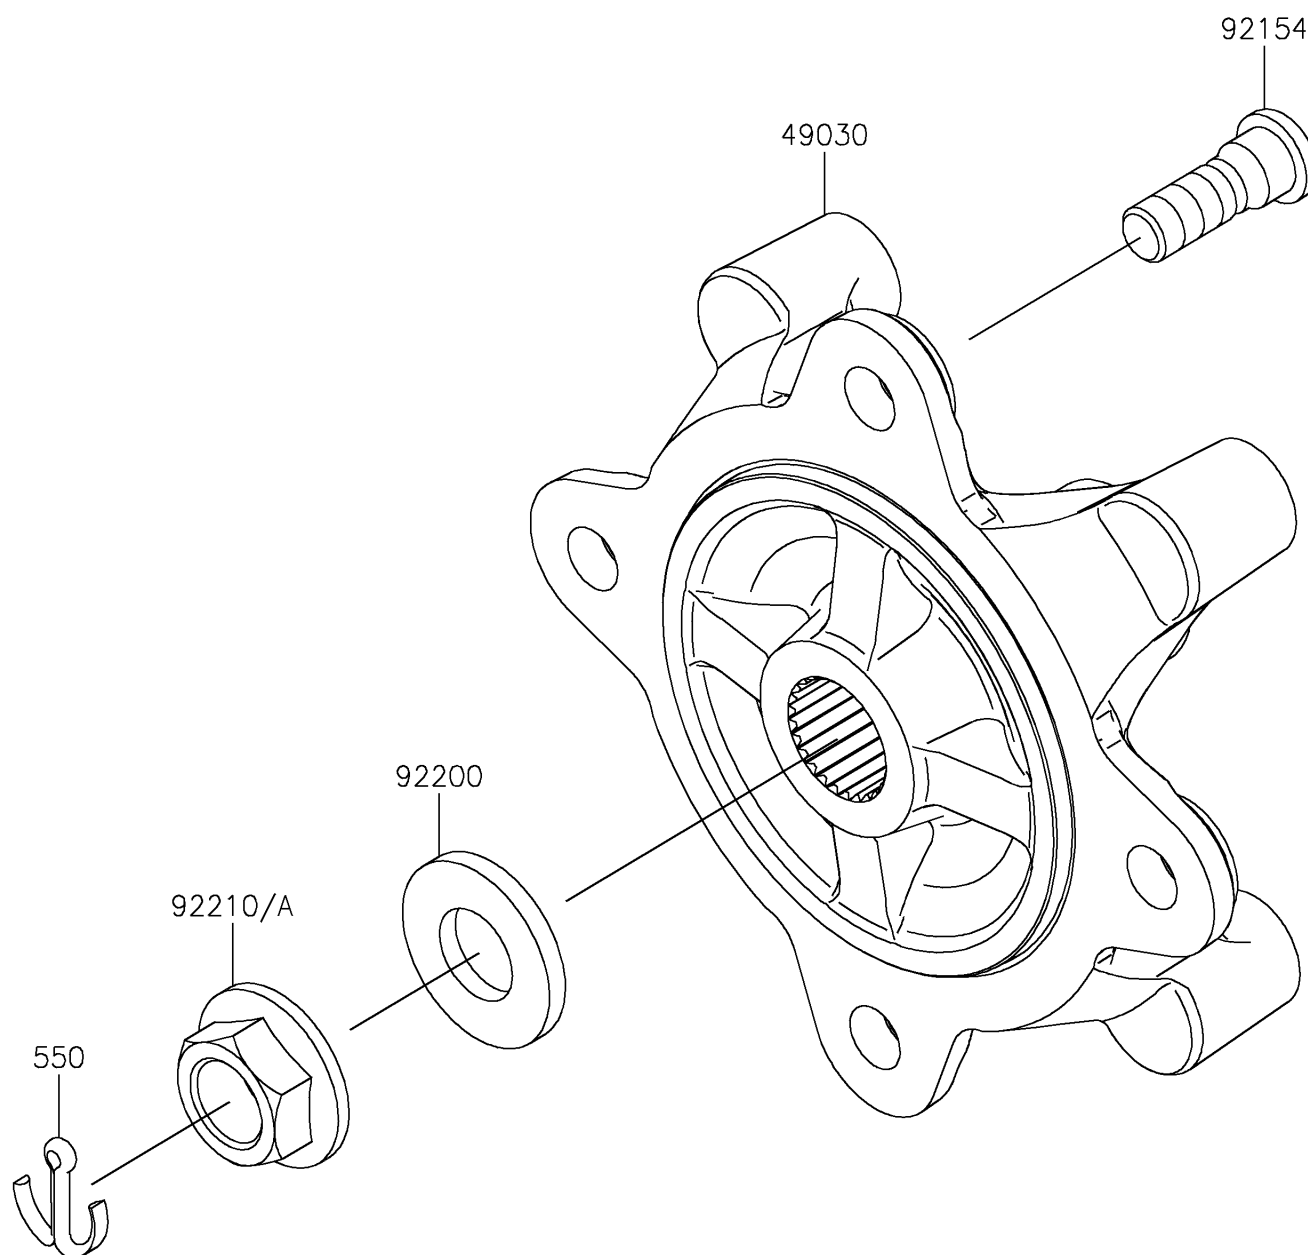

2025 Ridge XR HVAC

PARTS DIAGRAM

Front Hubs/Brakes

Kawasaki

Let the Good Times Roll®

F2230

2025 Ridge XR HVAC

PARTS LIST

Front Hubs/Brakes

ITEM NAME	PART NUMBER	QUANTITY
HUB,FR (Ref # 49030)	49030-0570	2
BOLT,12MM (Ref # 92154)	92154-7074	8
WASHER,20.3X41X4.5 (Ref # 92200)	92200-2609	2
NUT,FLANGED,20MM (Ref # 92210)	92210-1921	1
NUT,FLANGED,20MM (Ref # 92210A)	92210-2093	1
PIN-COTTER,4.0X30 (Ref # 550)	550AA4030	2