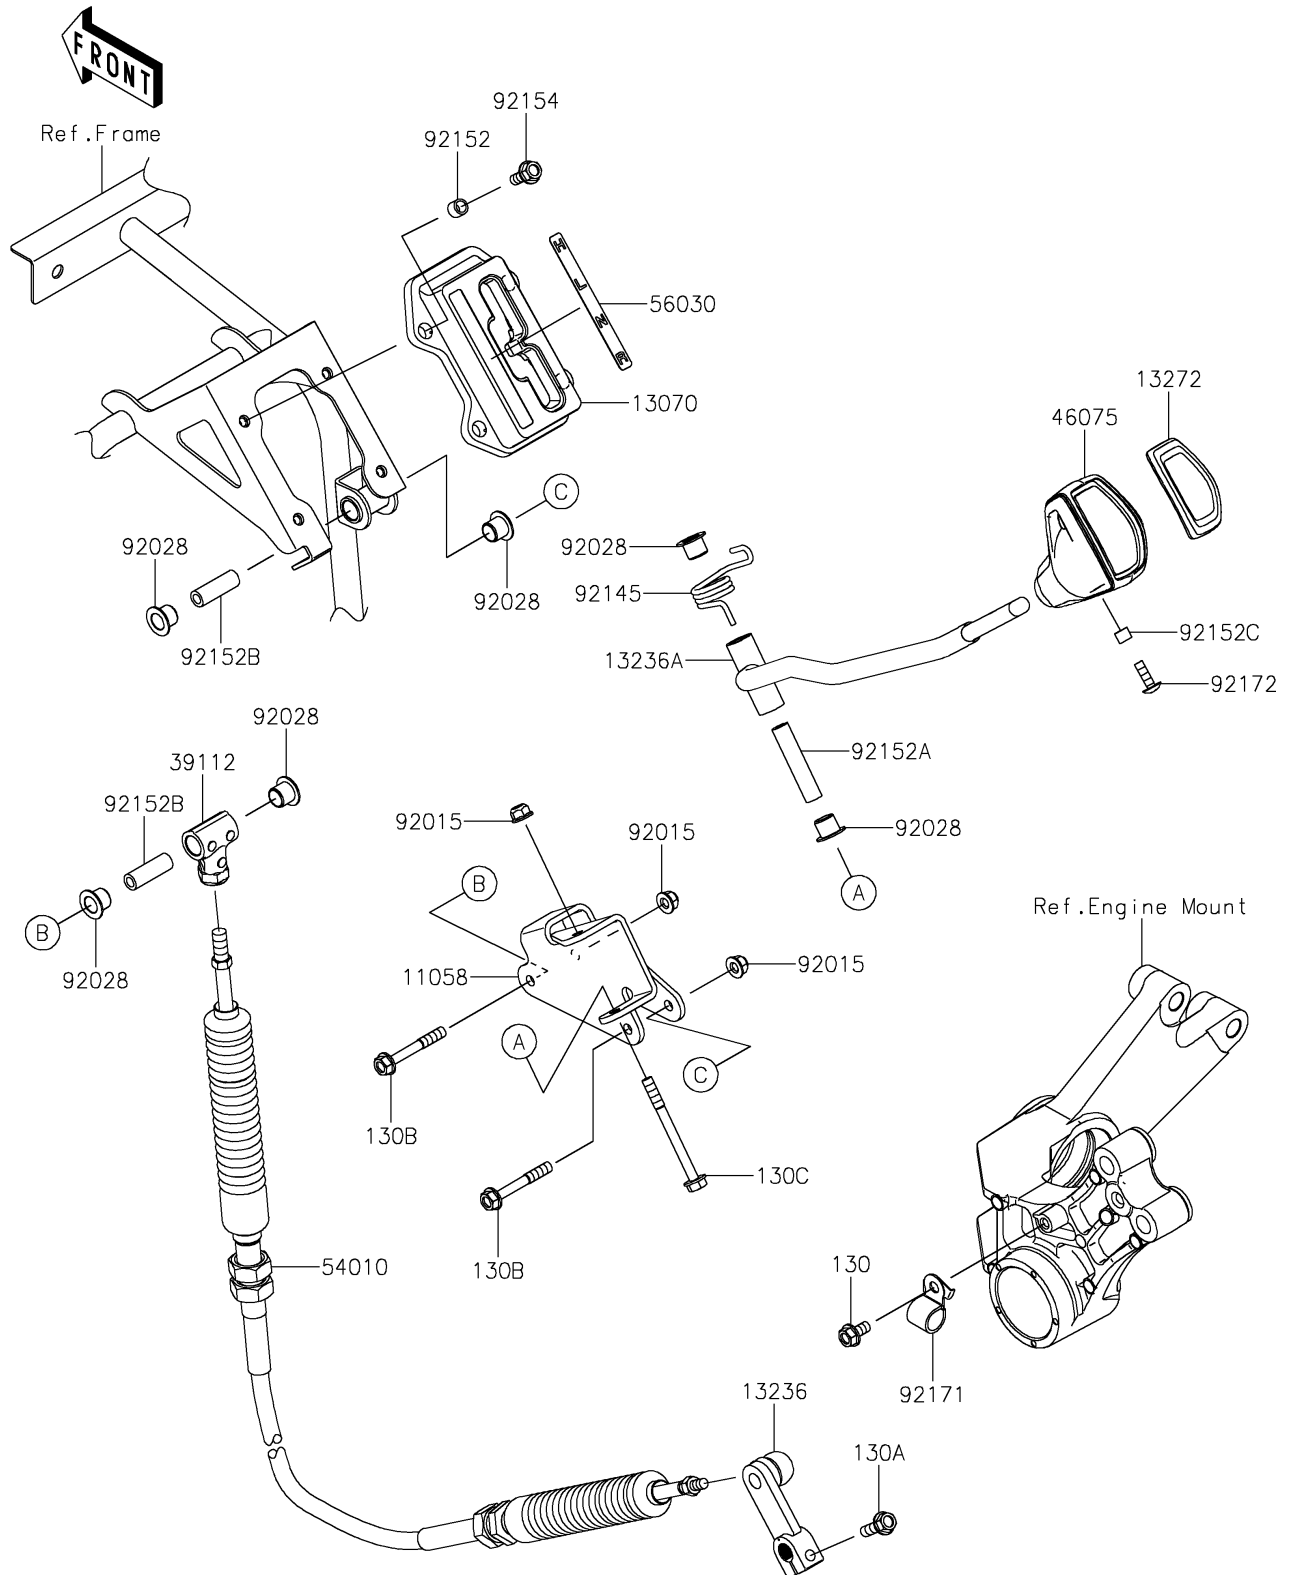

2024 RIDGE® XR HVAC

PARTS DIAGRAM

Control

E7110

2024 RIDGE® XR HVAC

PARTS LIST

Control

ITEM NAME	PART NUMBER	QUANTITY
-----------	-------------	----------
