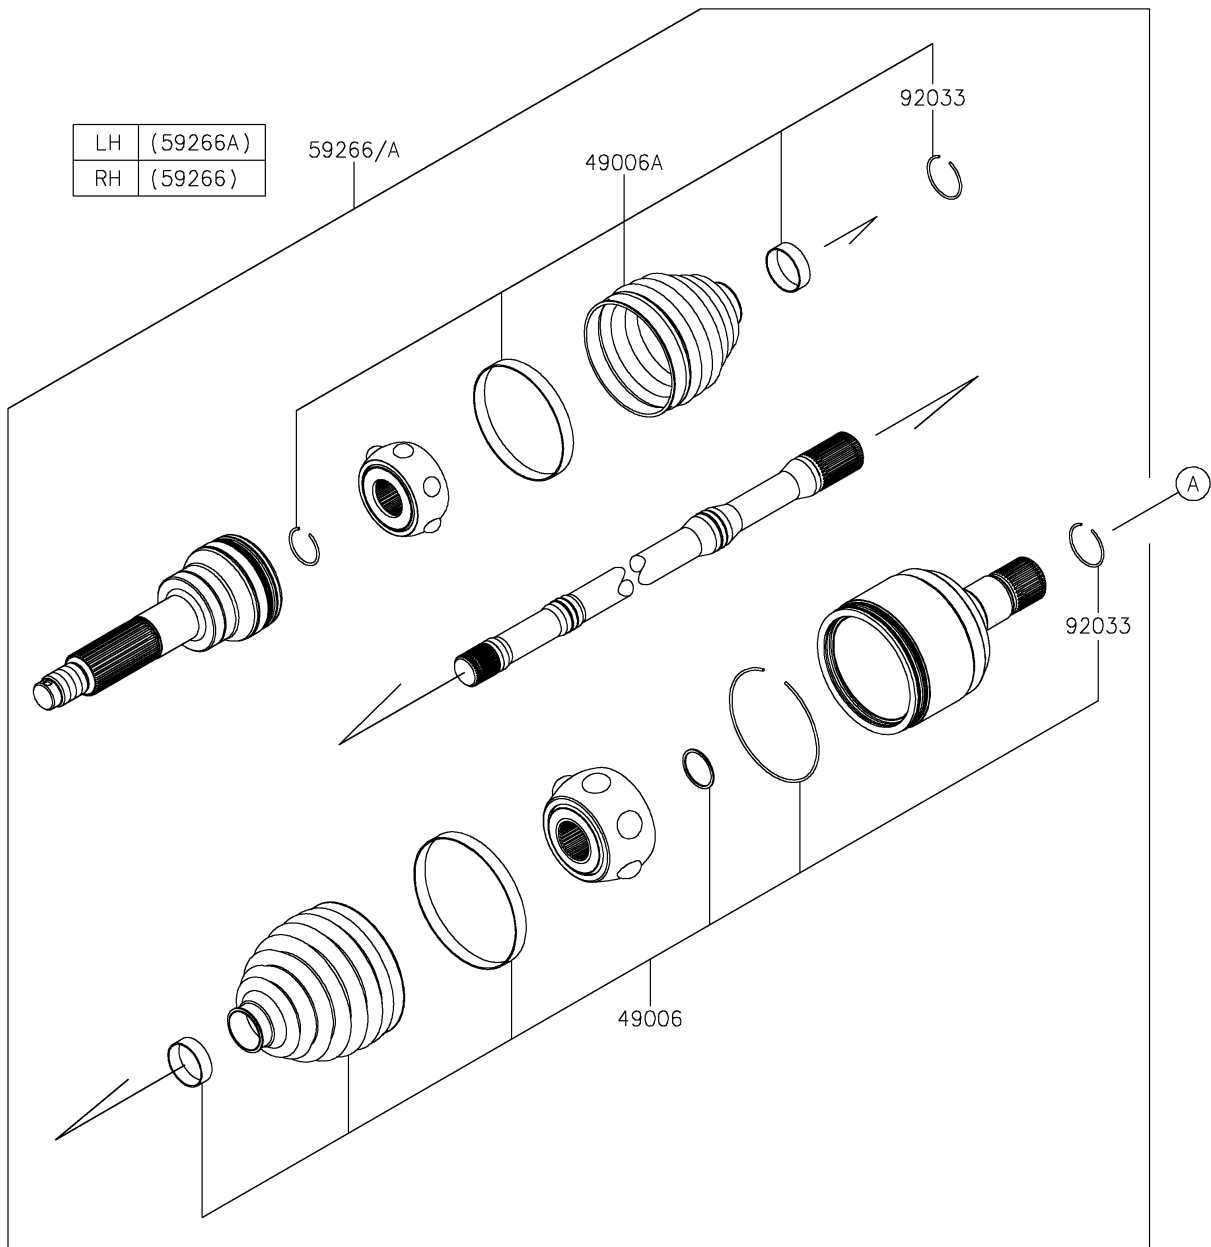

2024 RIDGE® XR HVAC

PARTS DIAGRAM

Drive Shaft-Rear

E3137

2024 RIDGE® XR HVAC

PARTS LIST

Drive Shaft-Rear

ITEM NAME

PART NUMBER

QUANTITY
