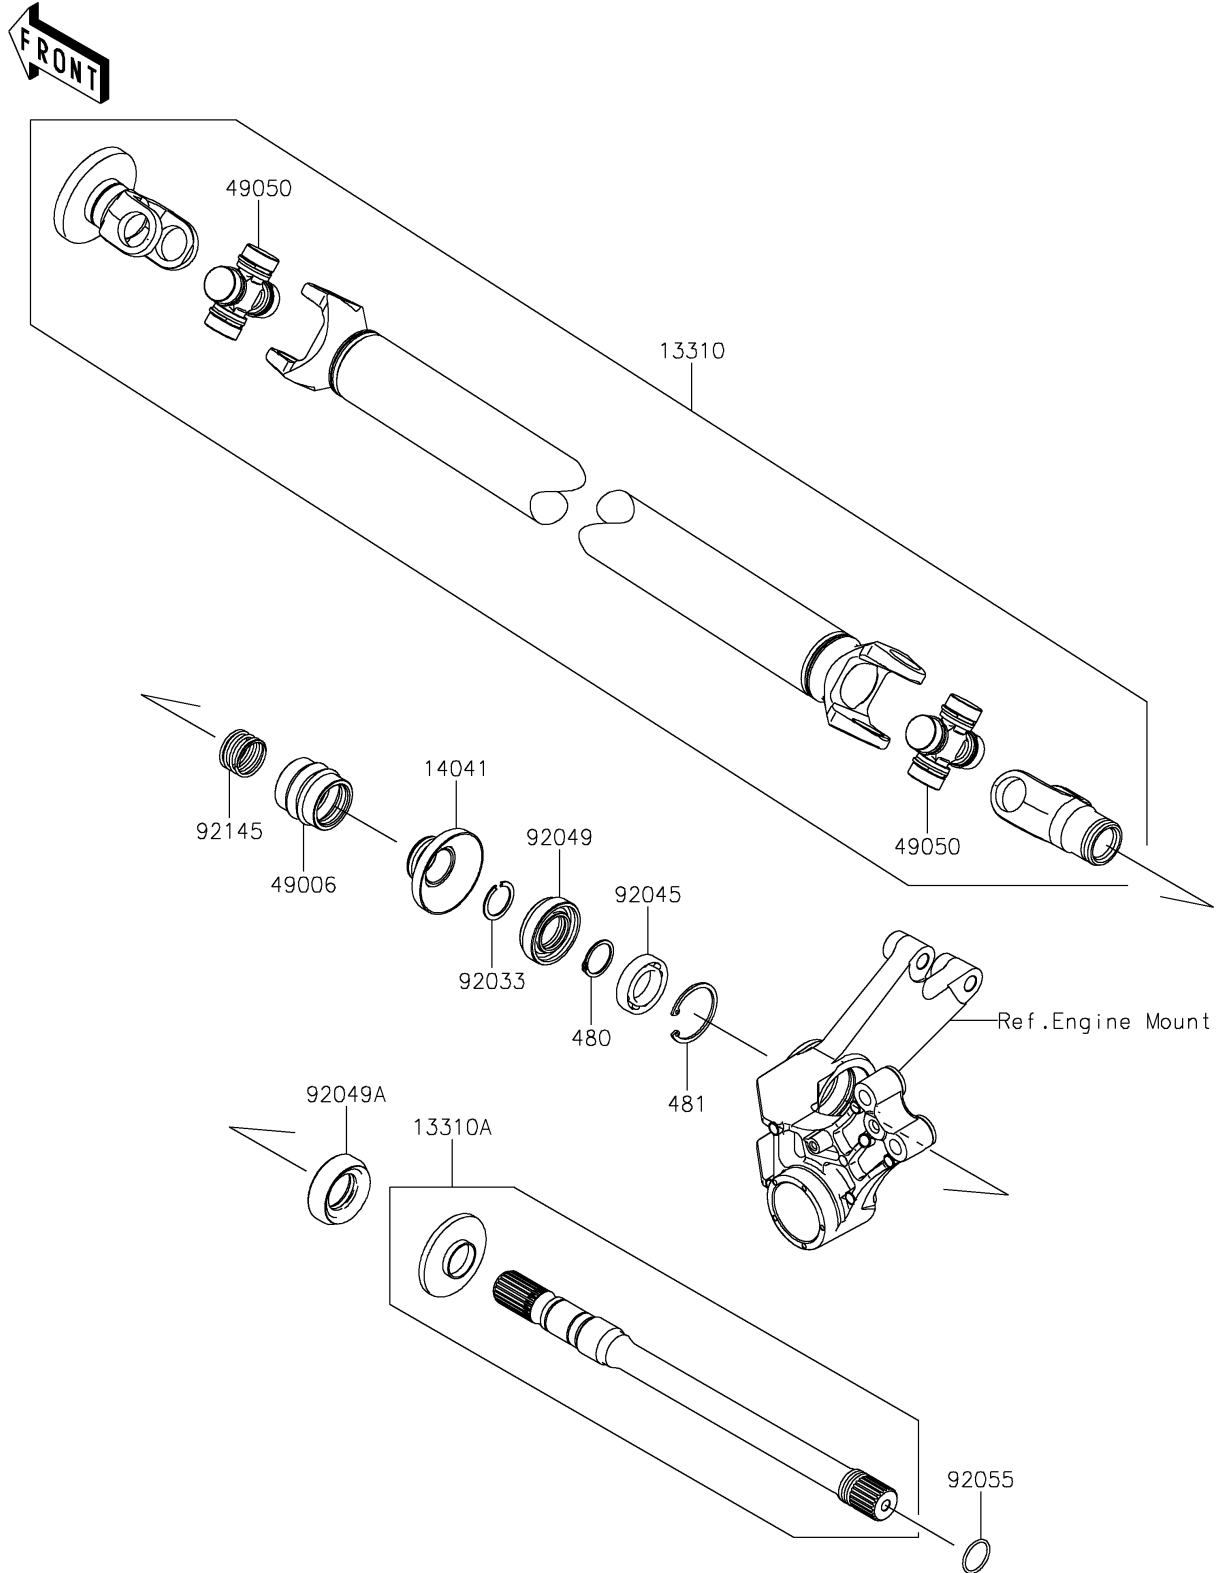

2024 RIDGE® XR HVAC

PARTS DIAGRAM

Drive Shaft-Propeller

E3135

2024 RIDGE® XR HVAC

PARTS LIST

Drive Shaft-Propeller

ITEM NAME

PART NUMBER

QUANTITY
