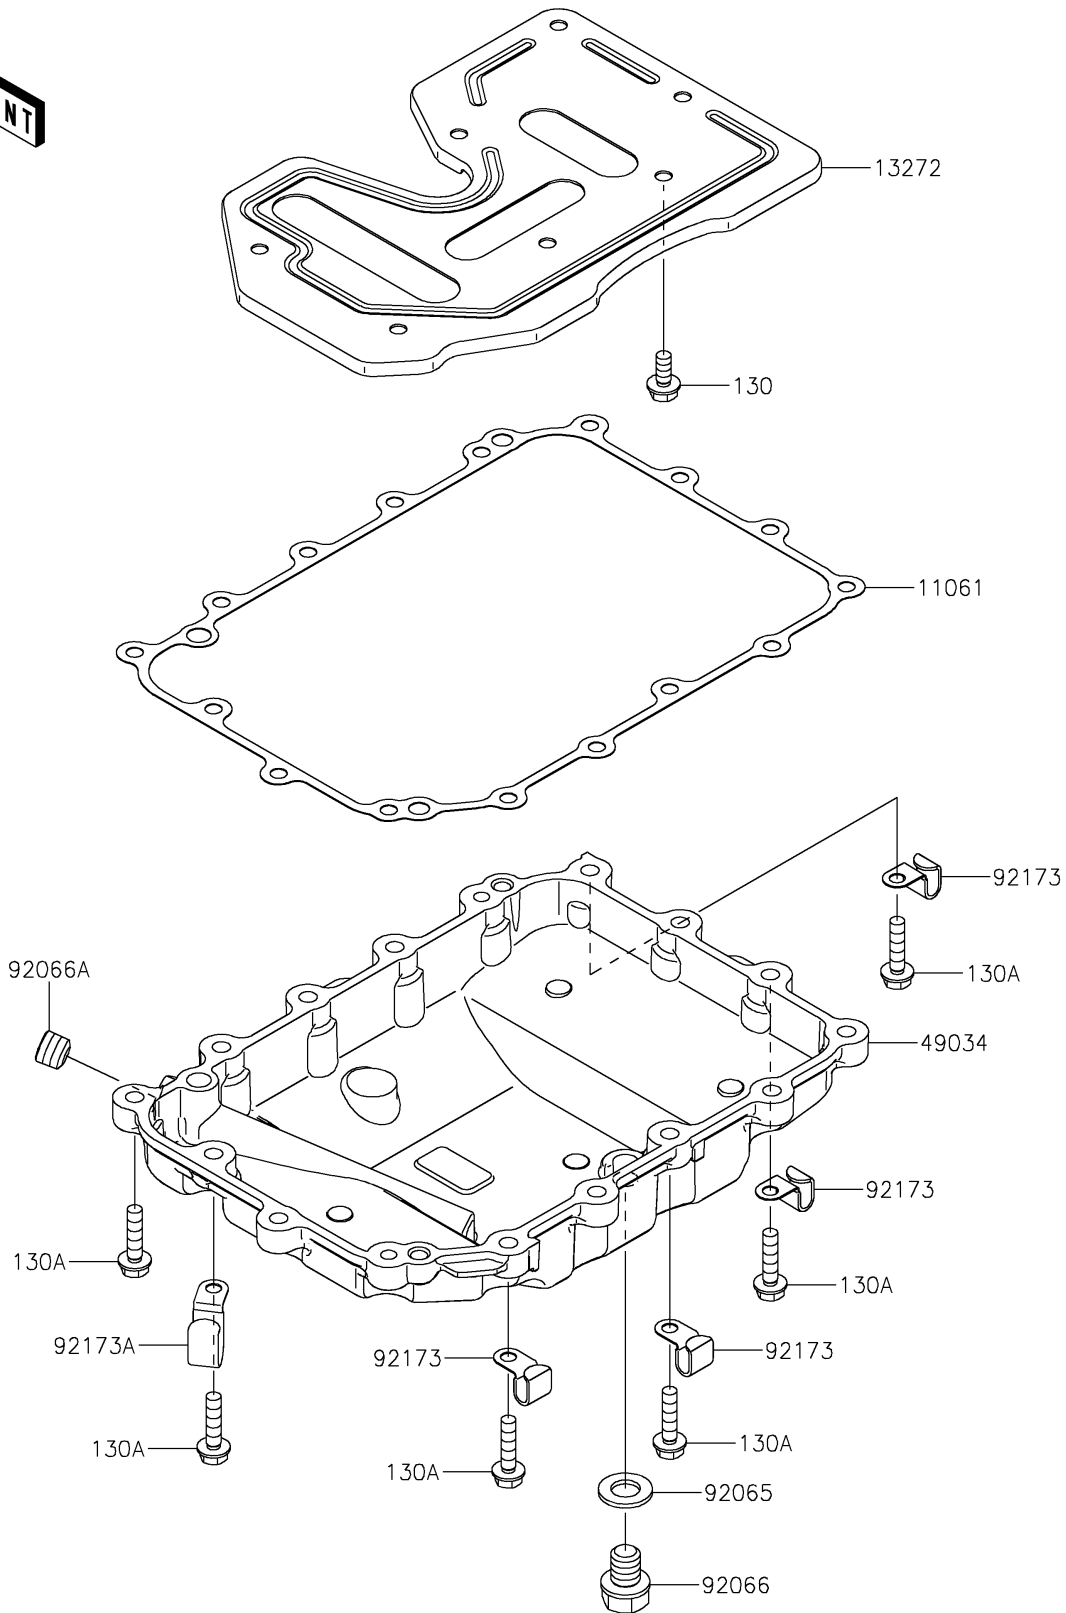

2024 RIDGE® XR HVAC

PARTS DIAGRAM

Oil Pan

E1434

2024 RIDGE® XR HVAC

PARTS LIST

Oil Pan

ITEM NAME

PART NUMBER

QUANTITY
