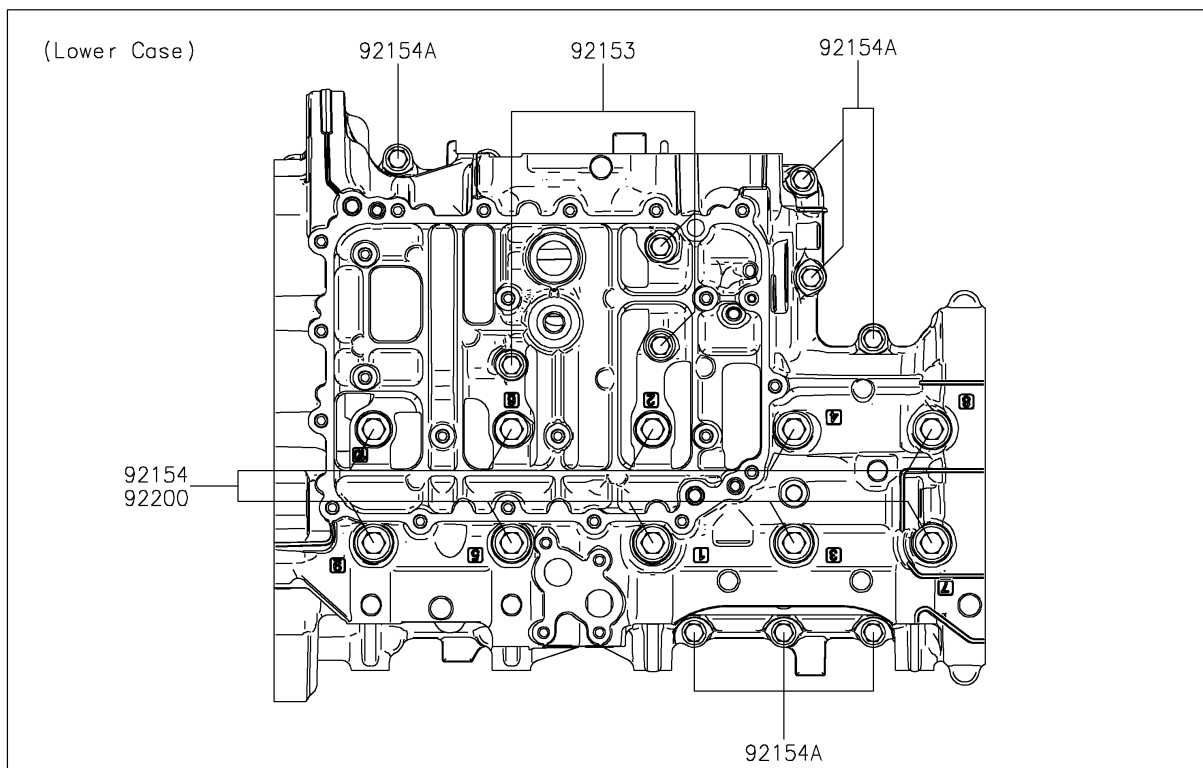

2024 RIDGE® XR HVAC

PARTS DIAGRAM

Crankcase Bolt Pattern

E1412