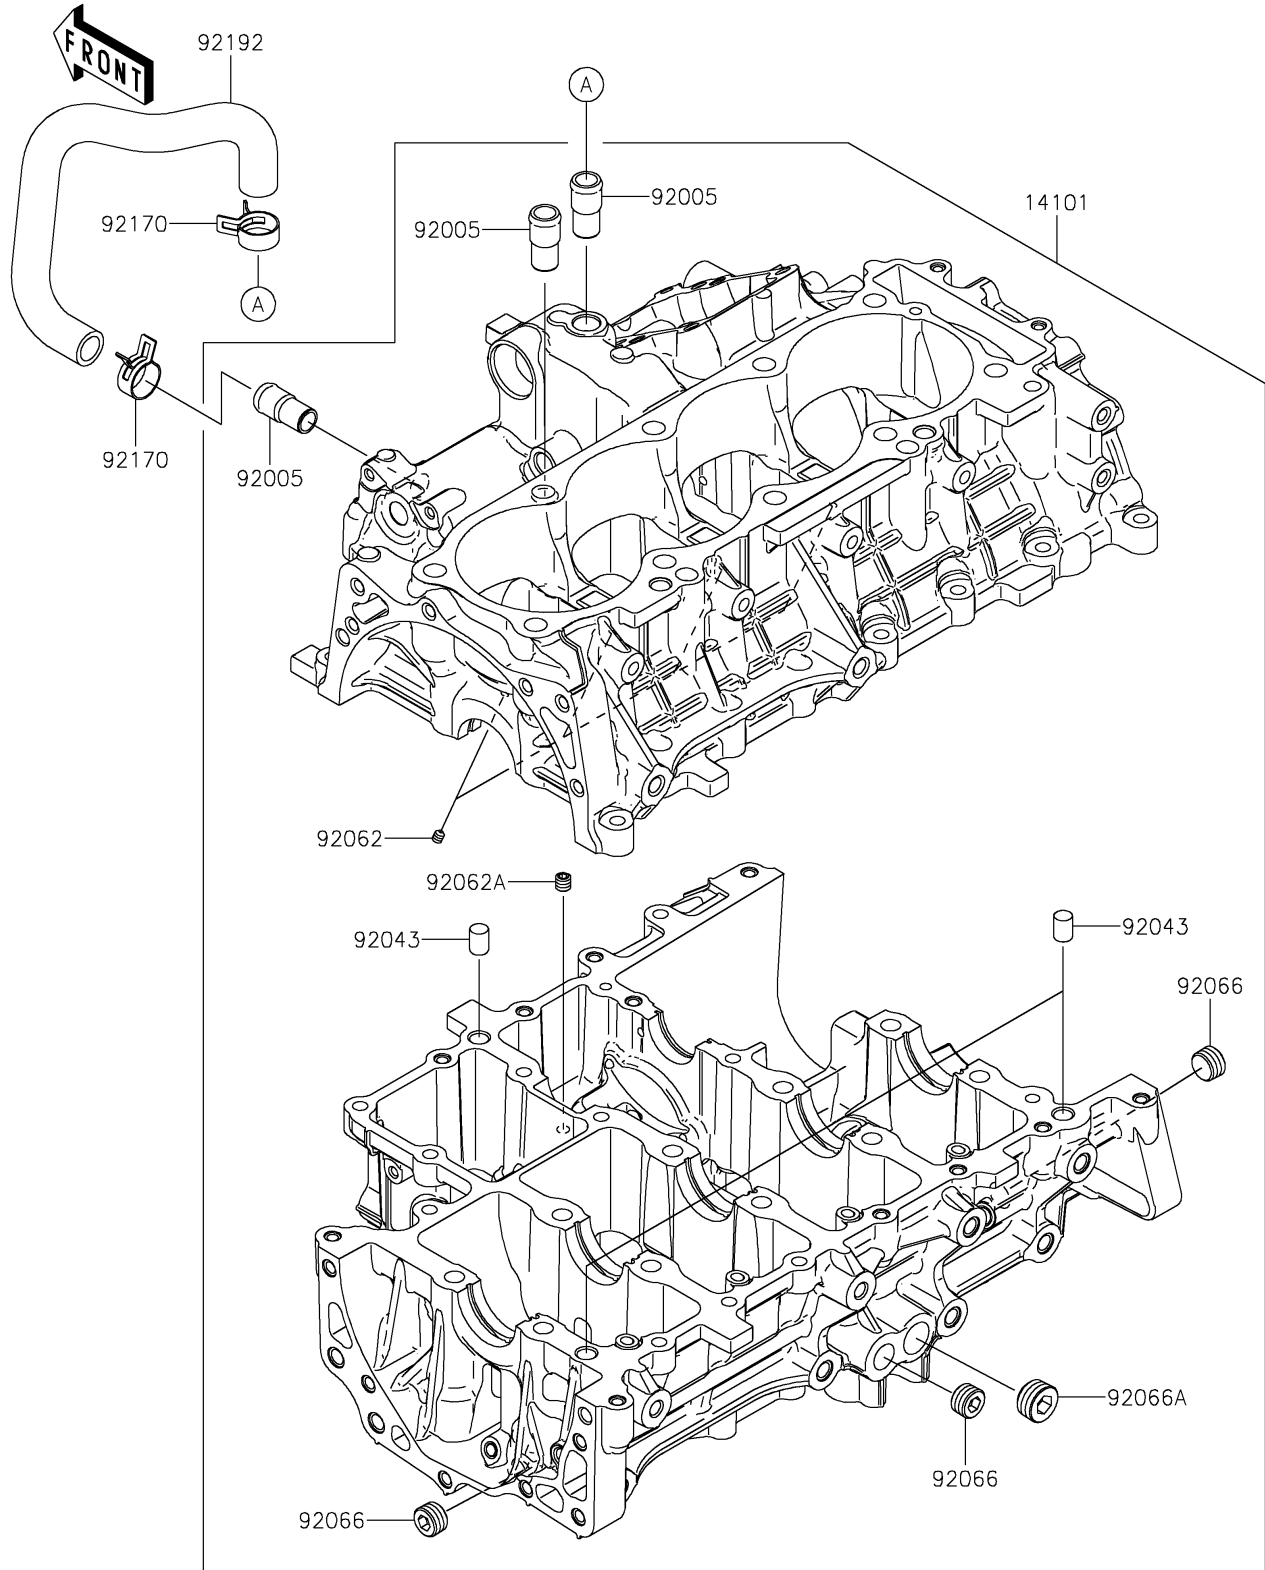

2024 RIDGE® XR HVAC

PARTS DIAGRAM

Crankcase

E1411

2024 RIDGE® XR HVAC

PARTS LIST

Crankcase

ITEM NAME

PART NUMBER

QUANTITY
