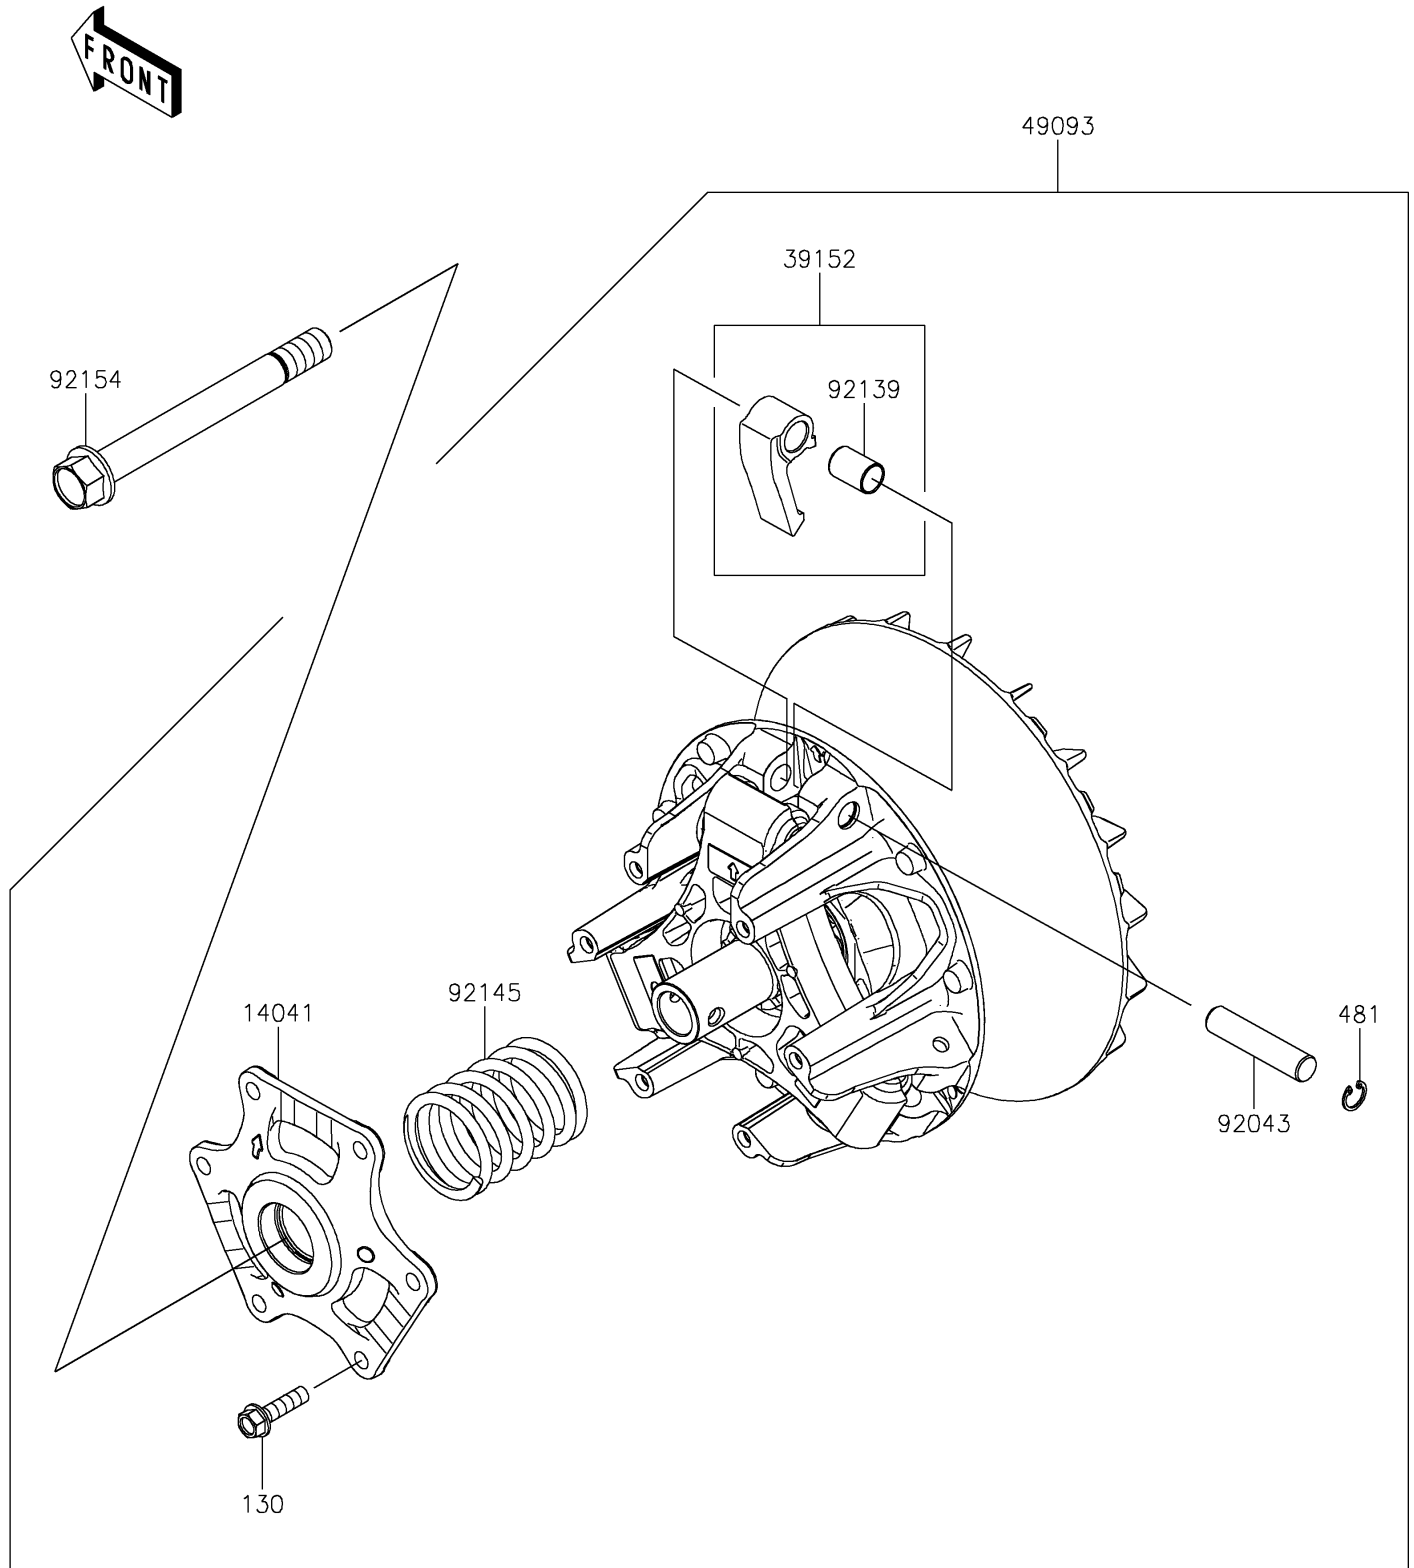

2024 RIDGE® XR HVAC

PARTS DIAGRAM

Drive Converter

E1391

2024 RIDGE® XR HVAC

PARTS LIST

Drive Converter

ITEM NAME	PART NUMBER	QUANTITY
-----------	-------------	----------
