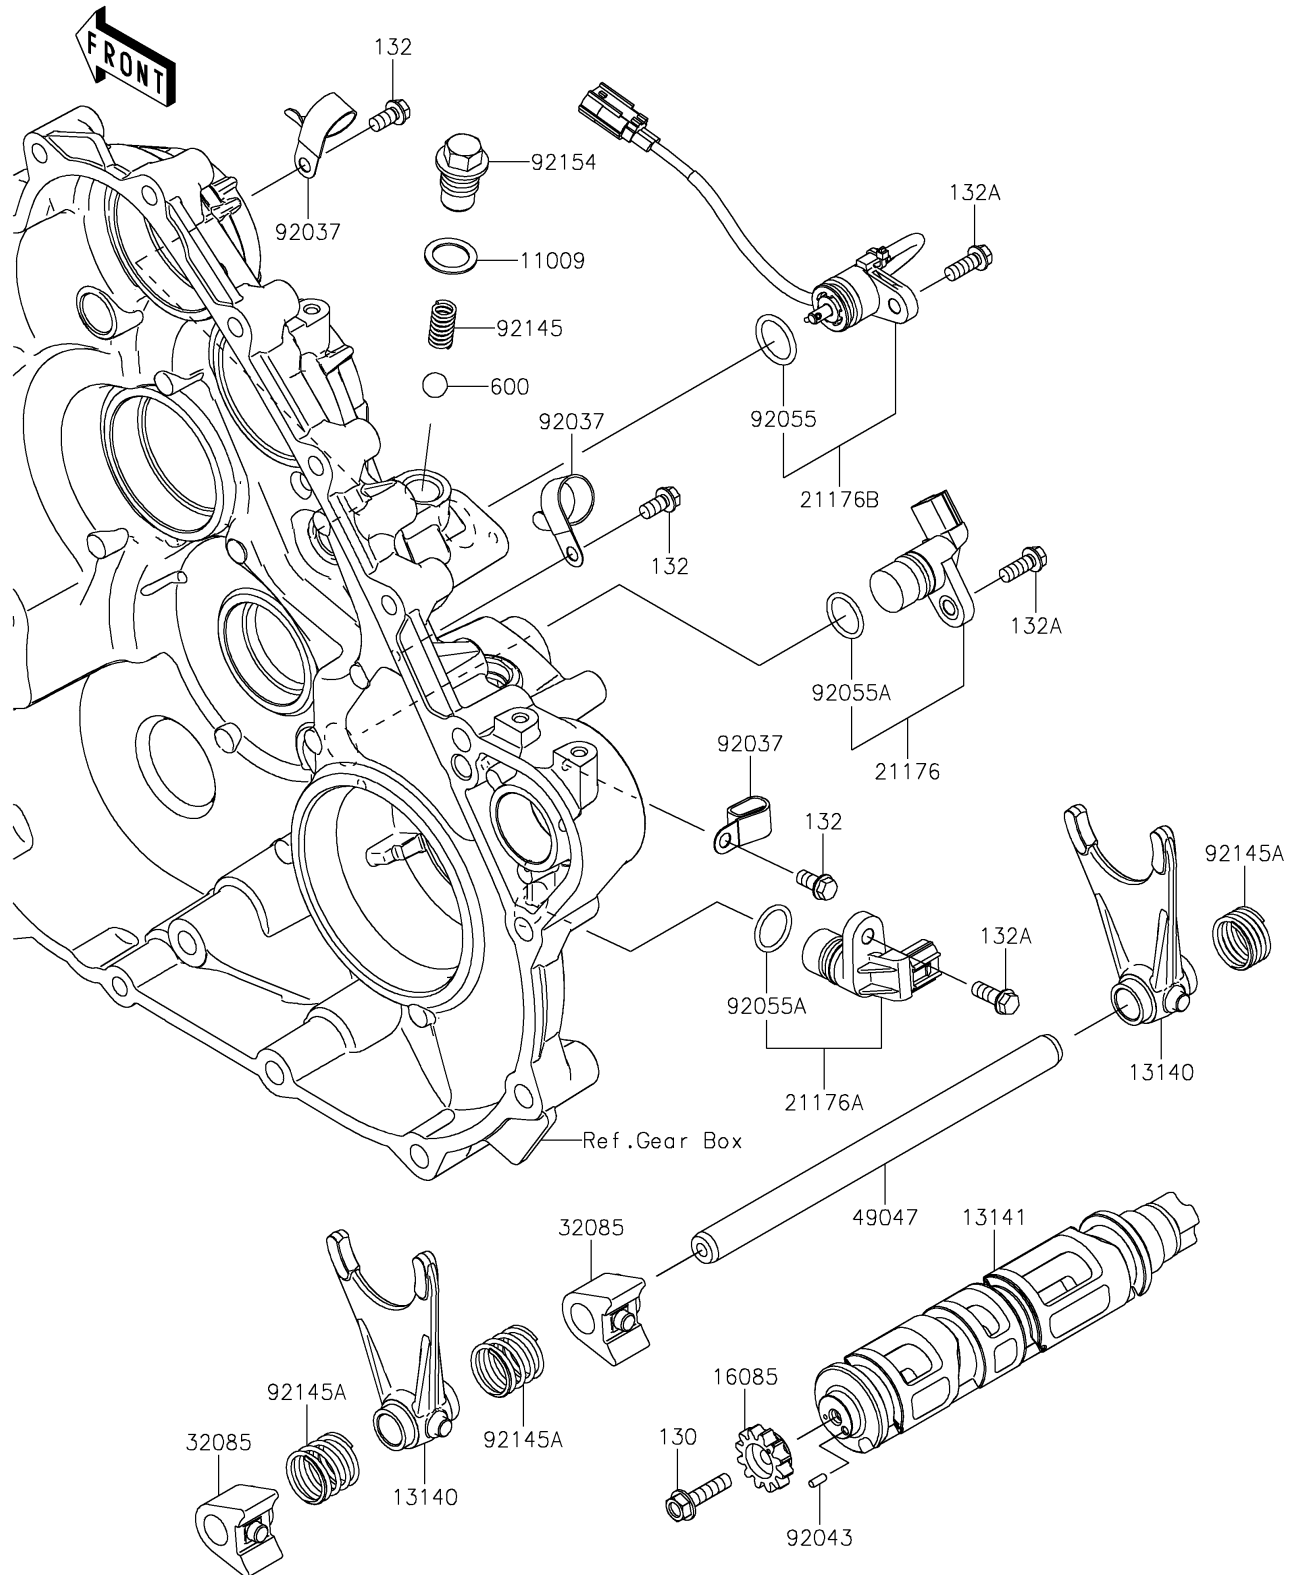

2024 RIDGE® XR HVAC

PARTS DIAGRAM

Gear Change Drum/Shift Fork(s)

E1362

2024 RIDGE® XR HVAC

PARTS LIST

Gear Change Drum/Shift Fork(s)

ITEM NAME

PART NUMBER

QUANTITY
