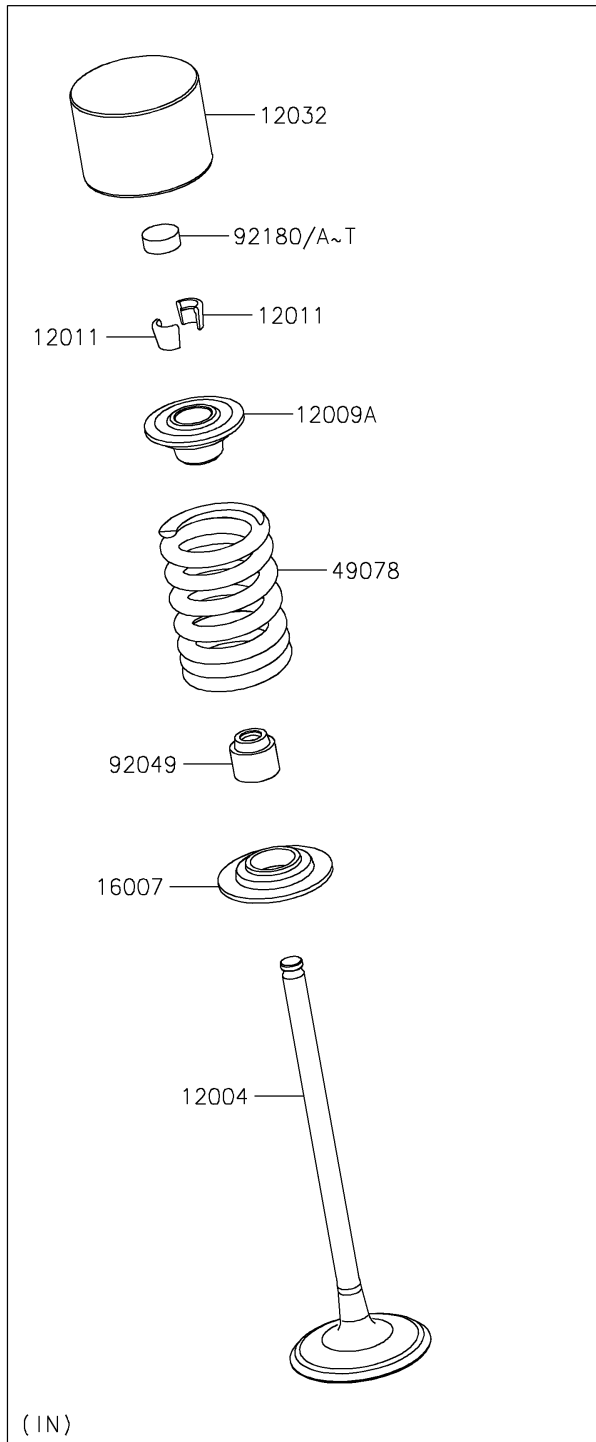

2024 RIDGE® XR HVAC

PARTS DIAGRAM

Valve(s)

E1210

2024 RIDGE® XR HVAC

PARTS LIST

Valve(s)

ITEM NAME

PART NUMBER

QUANTITY
