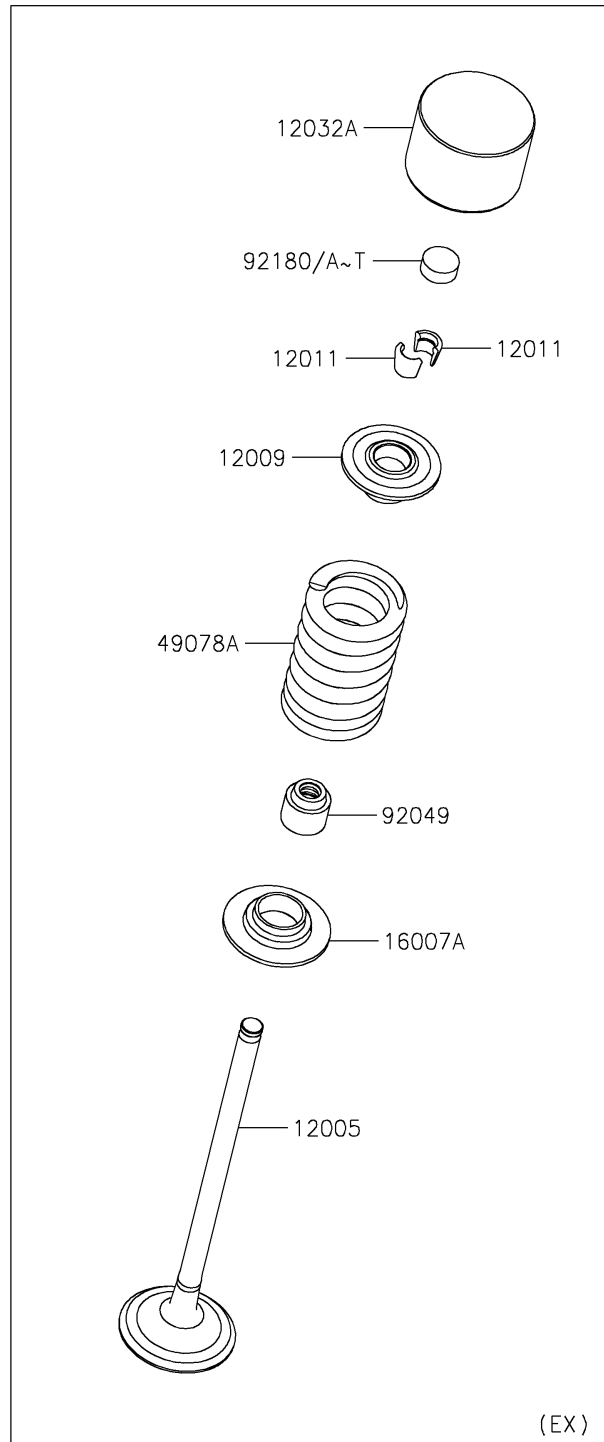

2024 RIDGE® XR HVAC

PARTS DIAGRAM

Valve(s)

E1210

2024 RIDGE® XR HVAC

PARTS LIST

Valve(s)

ITEM NAME

PART NUMBER

QUANTITY
