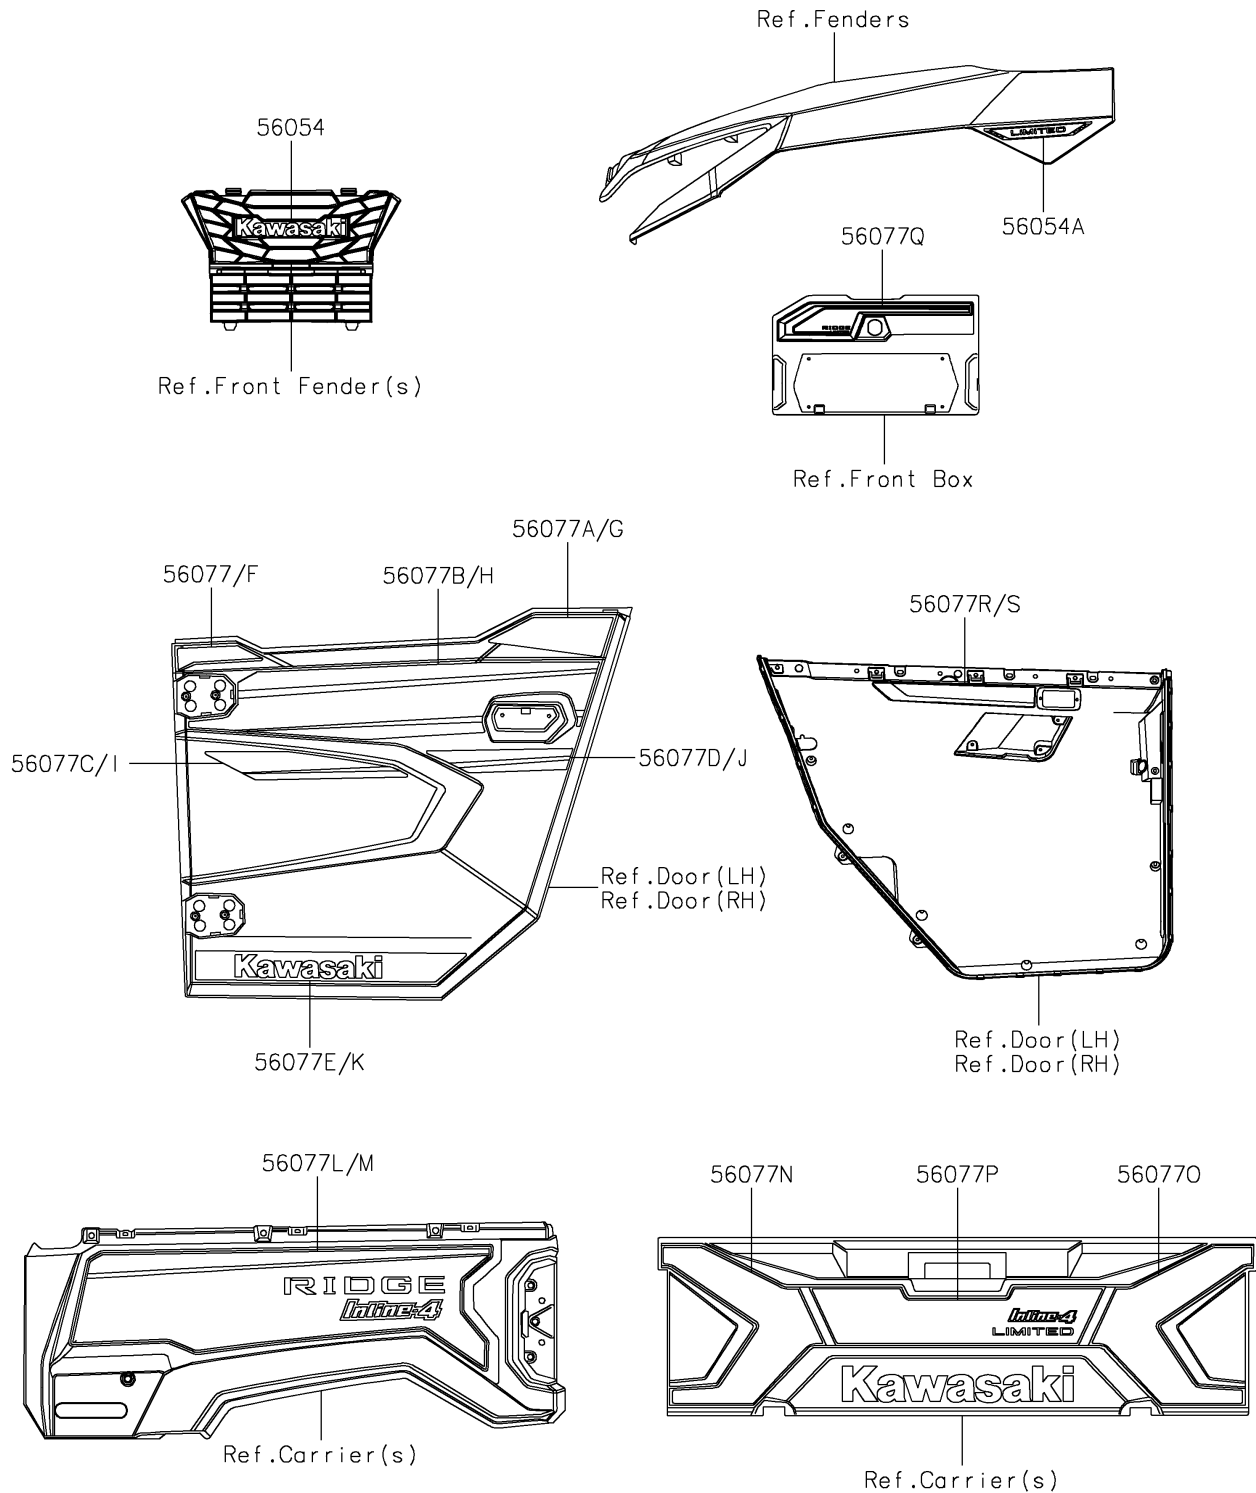

2024 RIDGE® LIMITED HVAC

PARTS DIAGRAM

Decals

F2861

2024 RIDGE[®] LIMITED HVAC

PARTS LIST

Decals

ITEM NAME	PART NUMBER	QUANTITY
-----------	-------------	----------
