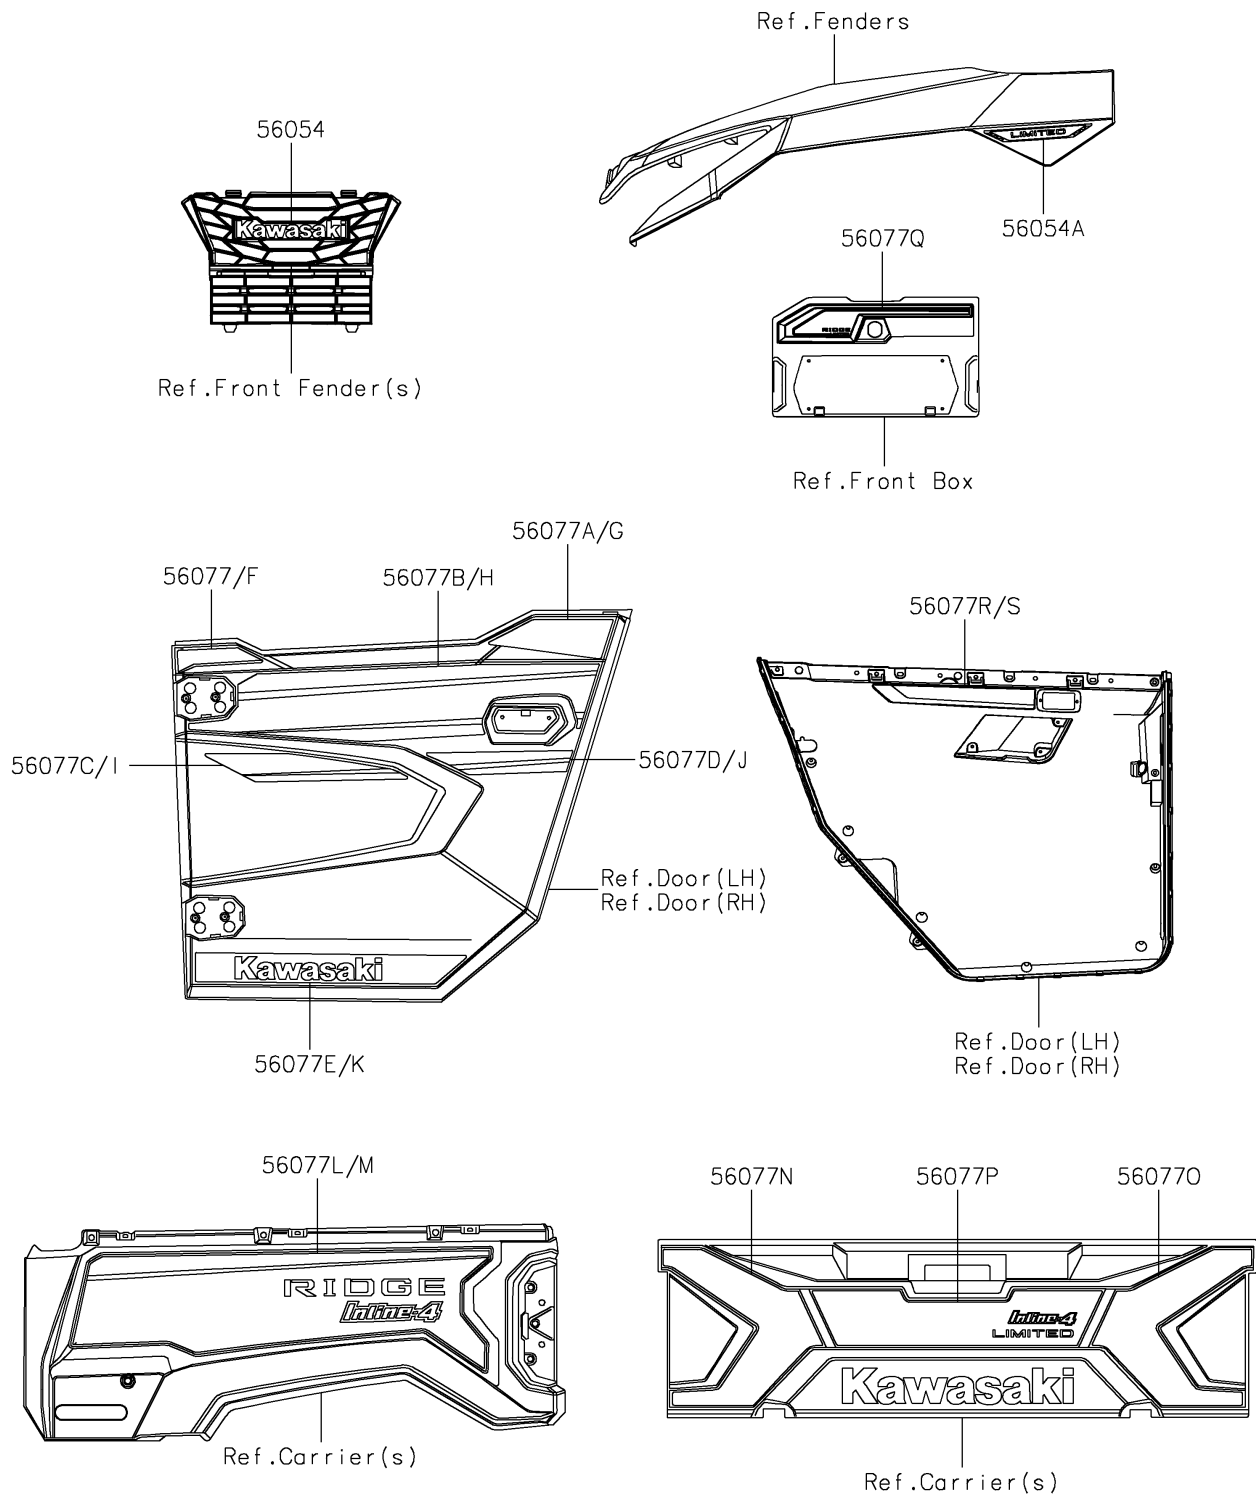

2024 RIDGE® LIMITED HVAC

PARTS DIAGRAM

Decals

F2861

2024 RIDGE[®] LIMITED HVAC

PARTS LIST

Decals

ITEM NAME	PART NUMBER	QUANTITY
-----------	-------------	----------
