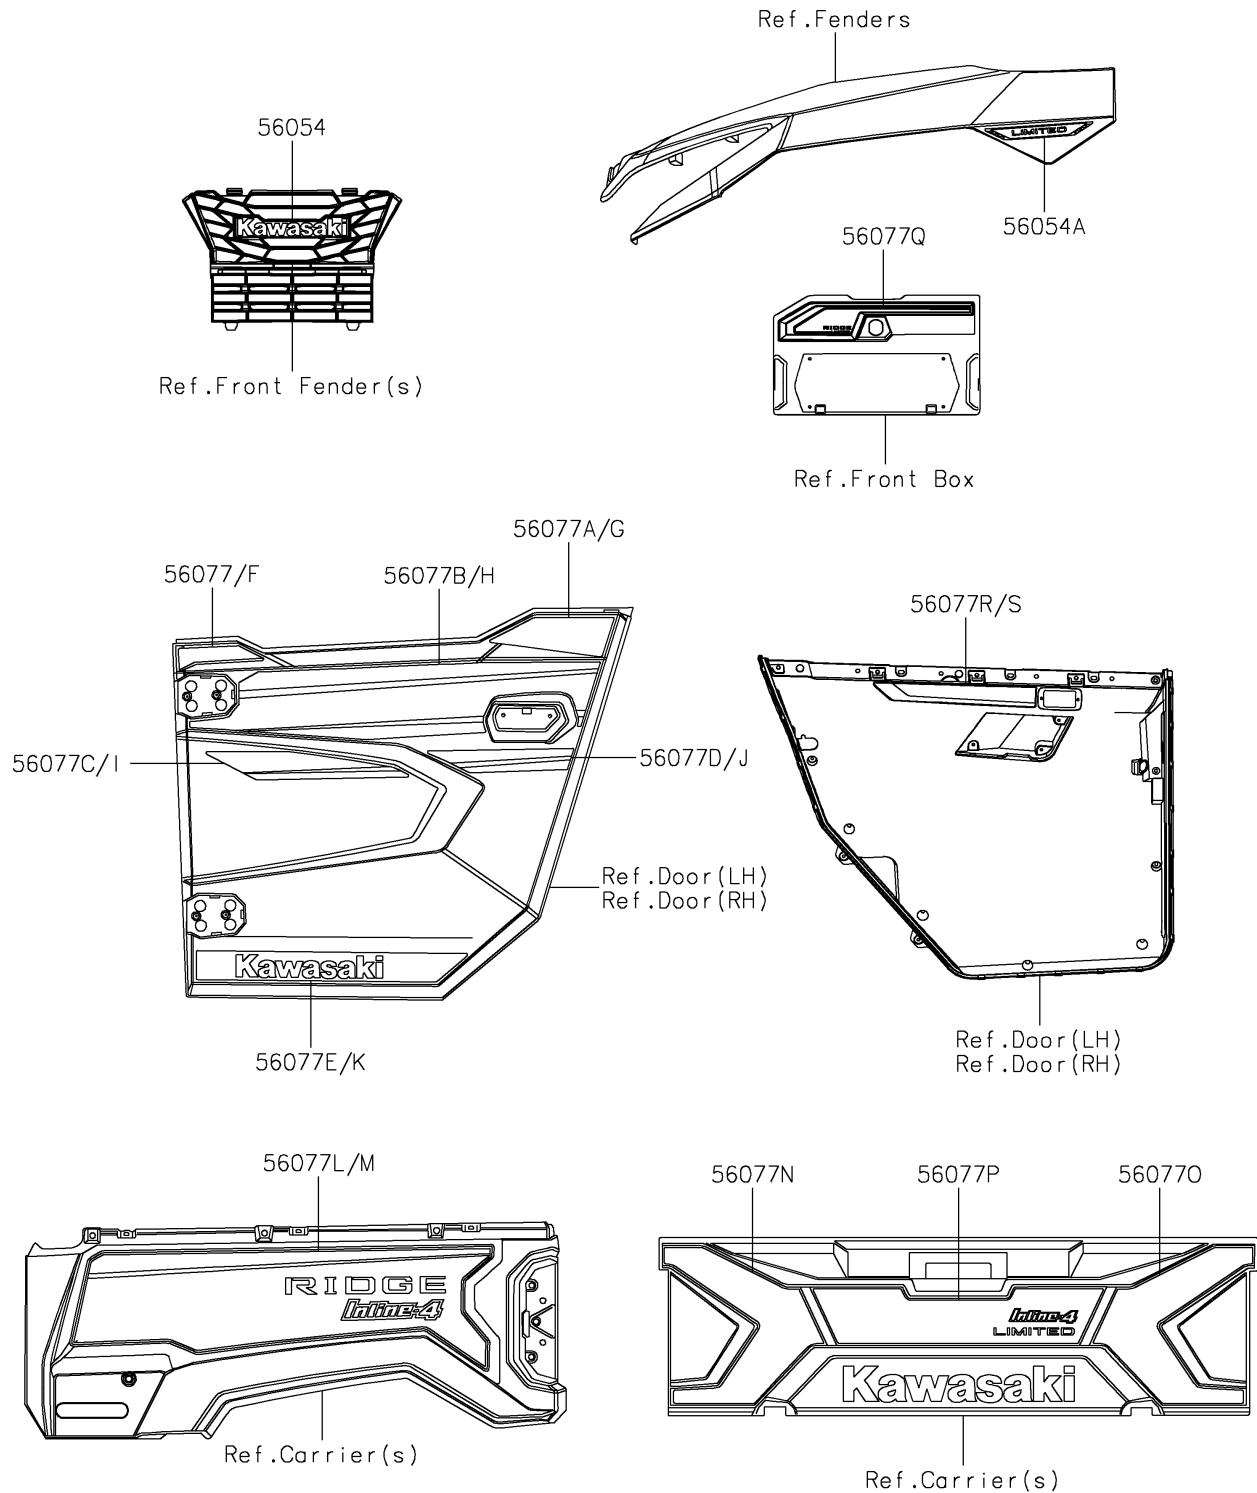

2025 Ridge Limited

PARTS DIAGRAM

Decals

F2861

2025 Ridge Limited

PARTS LIST

Decals

ITEM NAME	PART NUMBER	QUANTITY
MARK,KAWASAKI (Ref # 56054)	56054-3890	1
MARK,FR FENDER,LIMITED,3D (Ref # 56054A)	56054-3933	2
PATTERN,DOOR COVER,LH,UPP (Ref # 56077)	56077-1113	1
PATTERN,DOOR COVER,LH,UPP,RR (Ref # 56077A)	56077-1114	1
PATTERN,DOOR COVER,LH,CNT (Ref # 56077B)	56077-1115	1
PATTERN,DOOR COVER,LH,LWR,FR (Ref # 56077C)	56077-1116	1
PATTERN,DOOR COVER,LH,LWR,RR (Ref # 56077D)	56077-1117	1
PATTERN,DOOR COVER,LH,LWR (Ref # 56077E)	56077-1118	1
PATTERN,DOOR COVER,RH,UPP (Ref # 56077F)	56077-1119	1
PATTERN,DOOR COVER,RH,UPP,RR (Ref # 56077G)	56077-1120	1
PATTERN,DOOR COVER,RH,CNT (Ref # 56077H)	56077-1121	1
PATTERN,DOOR COVER,RH,LWR,FR (Ref # 56077I)	56077-1122	1
PATTERN,DOOR COVER,RH,LWR,RR (Ref # 56077J)	56077-1123	1
PATTERN,DOOR COVER,RH,LWR (Ref # 56077K)	56077-1124	1
PATTERN,RR FENDER,LH (Ref # 56077L)	56077-1125	1
PATTERN,RR FENDER,RH (Ref # 56077M)	56077-1126	1
PATTERN,TAIL GATE,LH (Ref # 56077N)	56077-1127	1
PATTERN,TAIL GATE,RH (Ref # 56077O)	56077-1128	1
PATTERN,TAIL GATE,CNT (Ref # 56077P)	56077-1129	1
PATTERN,PANEL COVER (Ref # 56077Q)	56077-1130	1
PATTERN,DOOR COVER,LH,INNER (Ref # 56077R)	56077-1131	1
PATTERN,DOOR COVER,RH,INNER (Ref # 56077S)	56077-1132	1