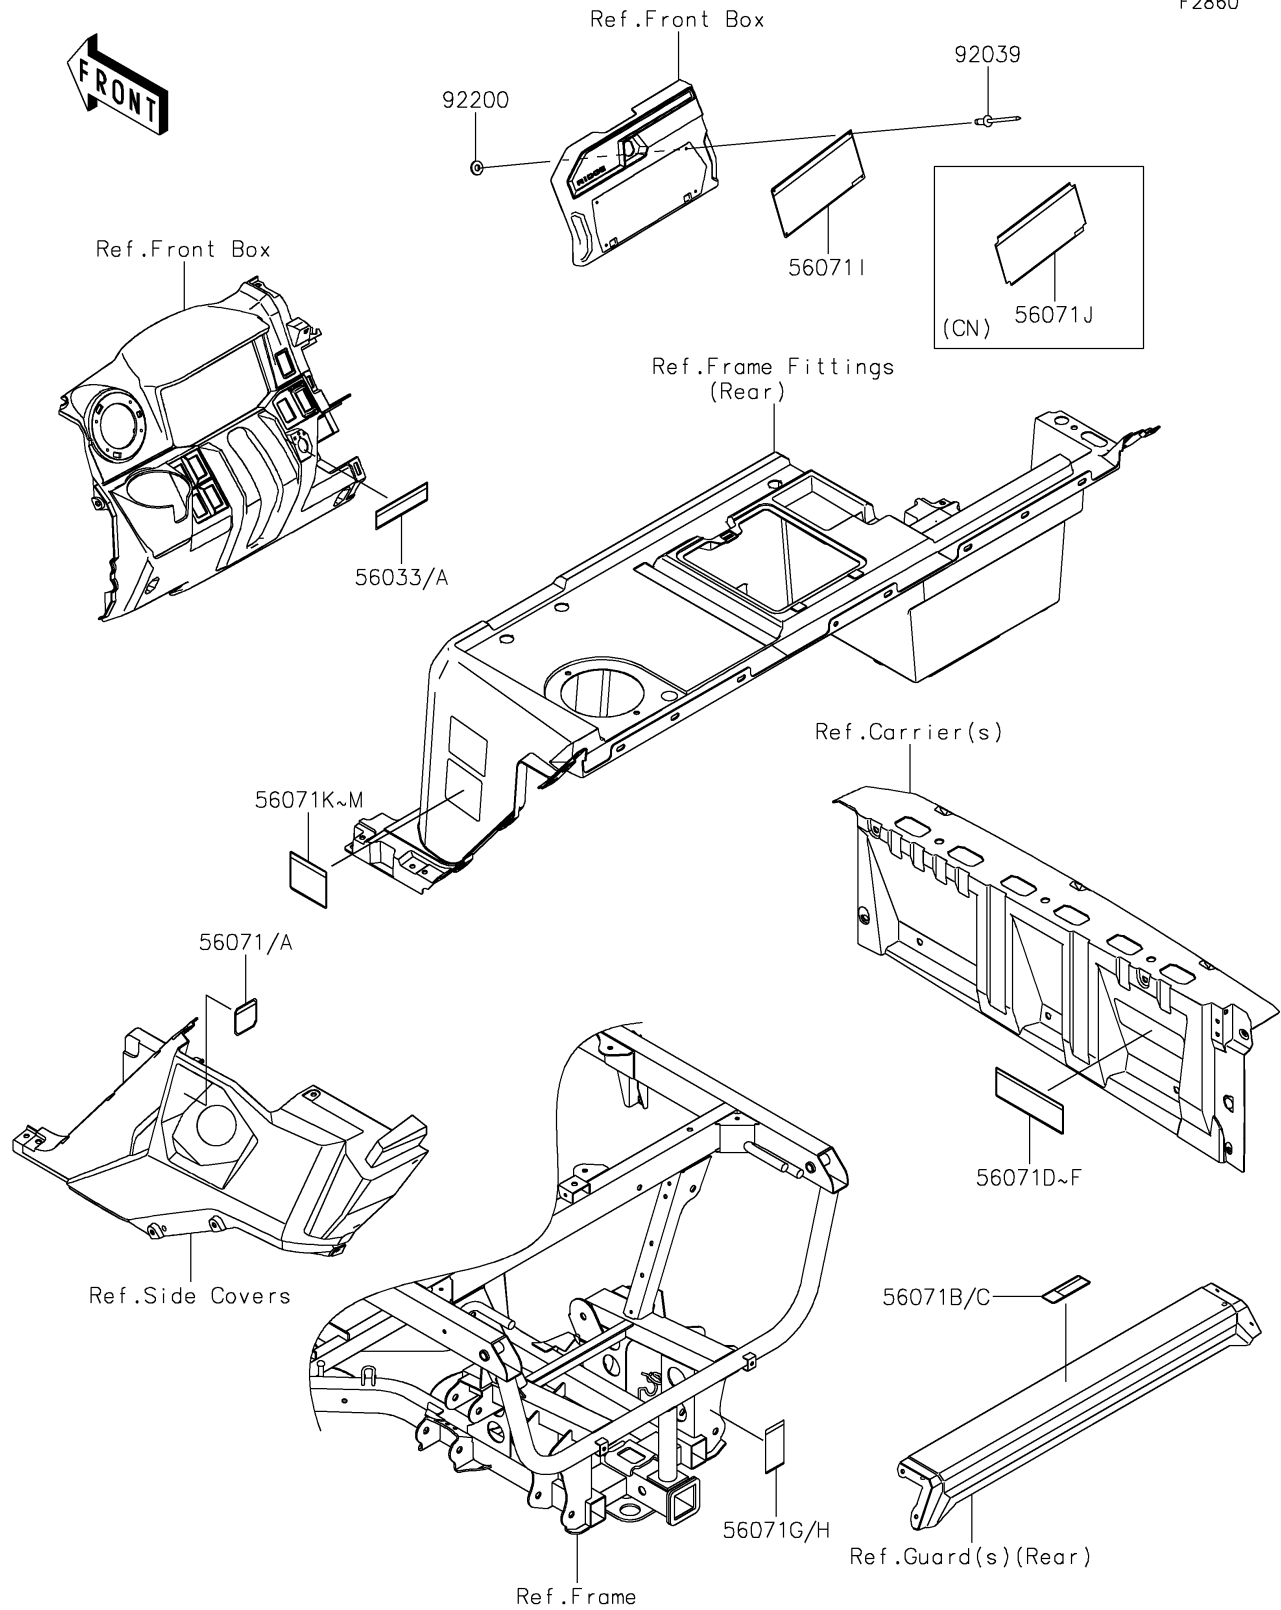

2025 Ridge Limited

PARTS DIAGRAM

Labels

F2860

2025 Ridge Limited

PARTS LIST

Labels

ITEM NAME

PART NUMBER

QUANTITY
