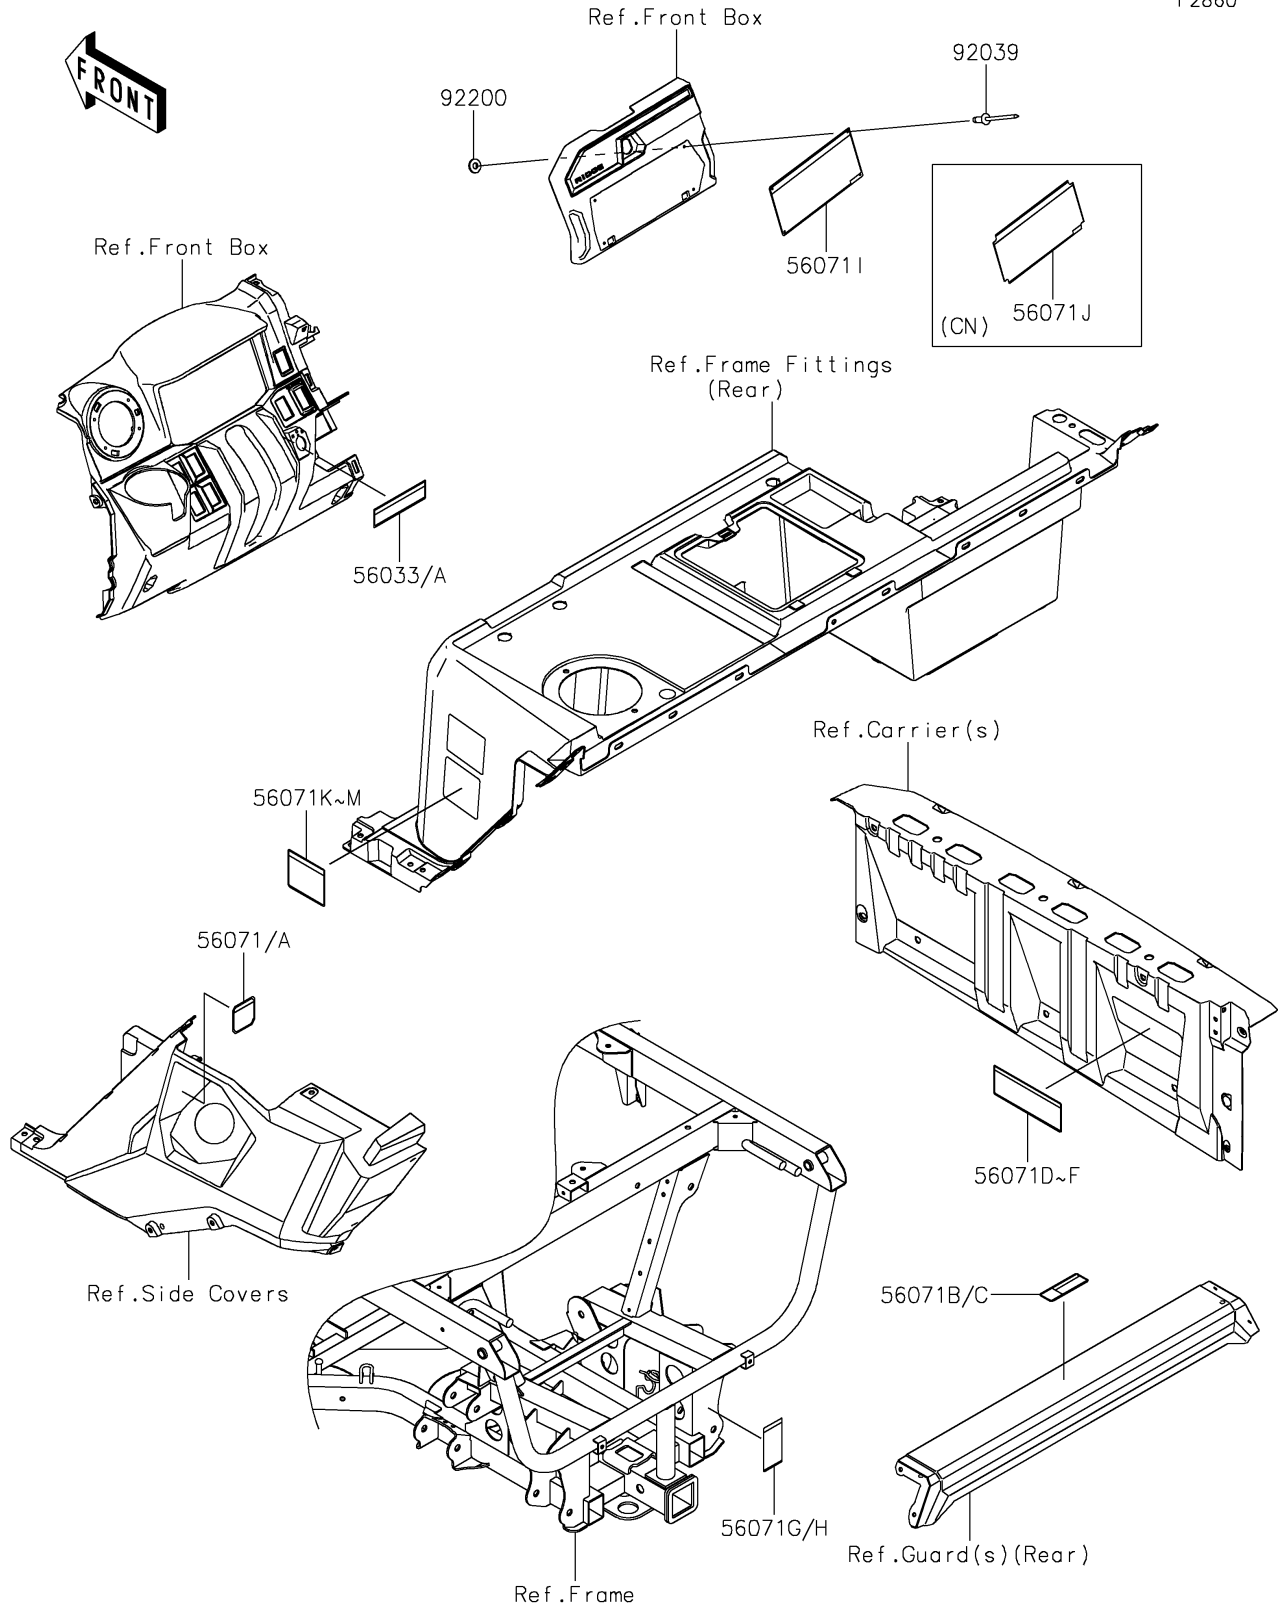

2024 RIDGE® LIMITED HVAC

PARTS DIAGRAM

Labels

F2860

2024 RIDGE[®] LIMITED HVAC

PARTS LIST

Labels

ITEM NAME

PART NUMBER

QUANTITY
