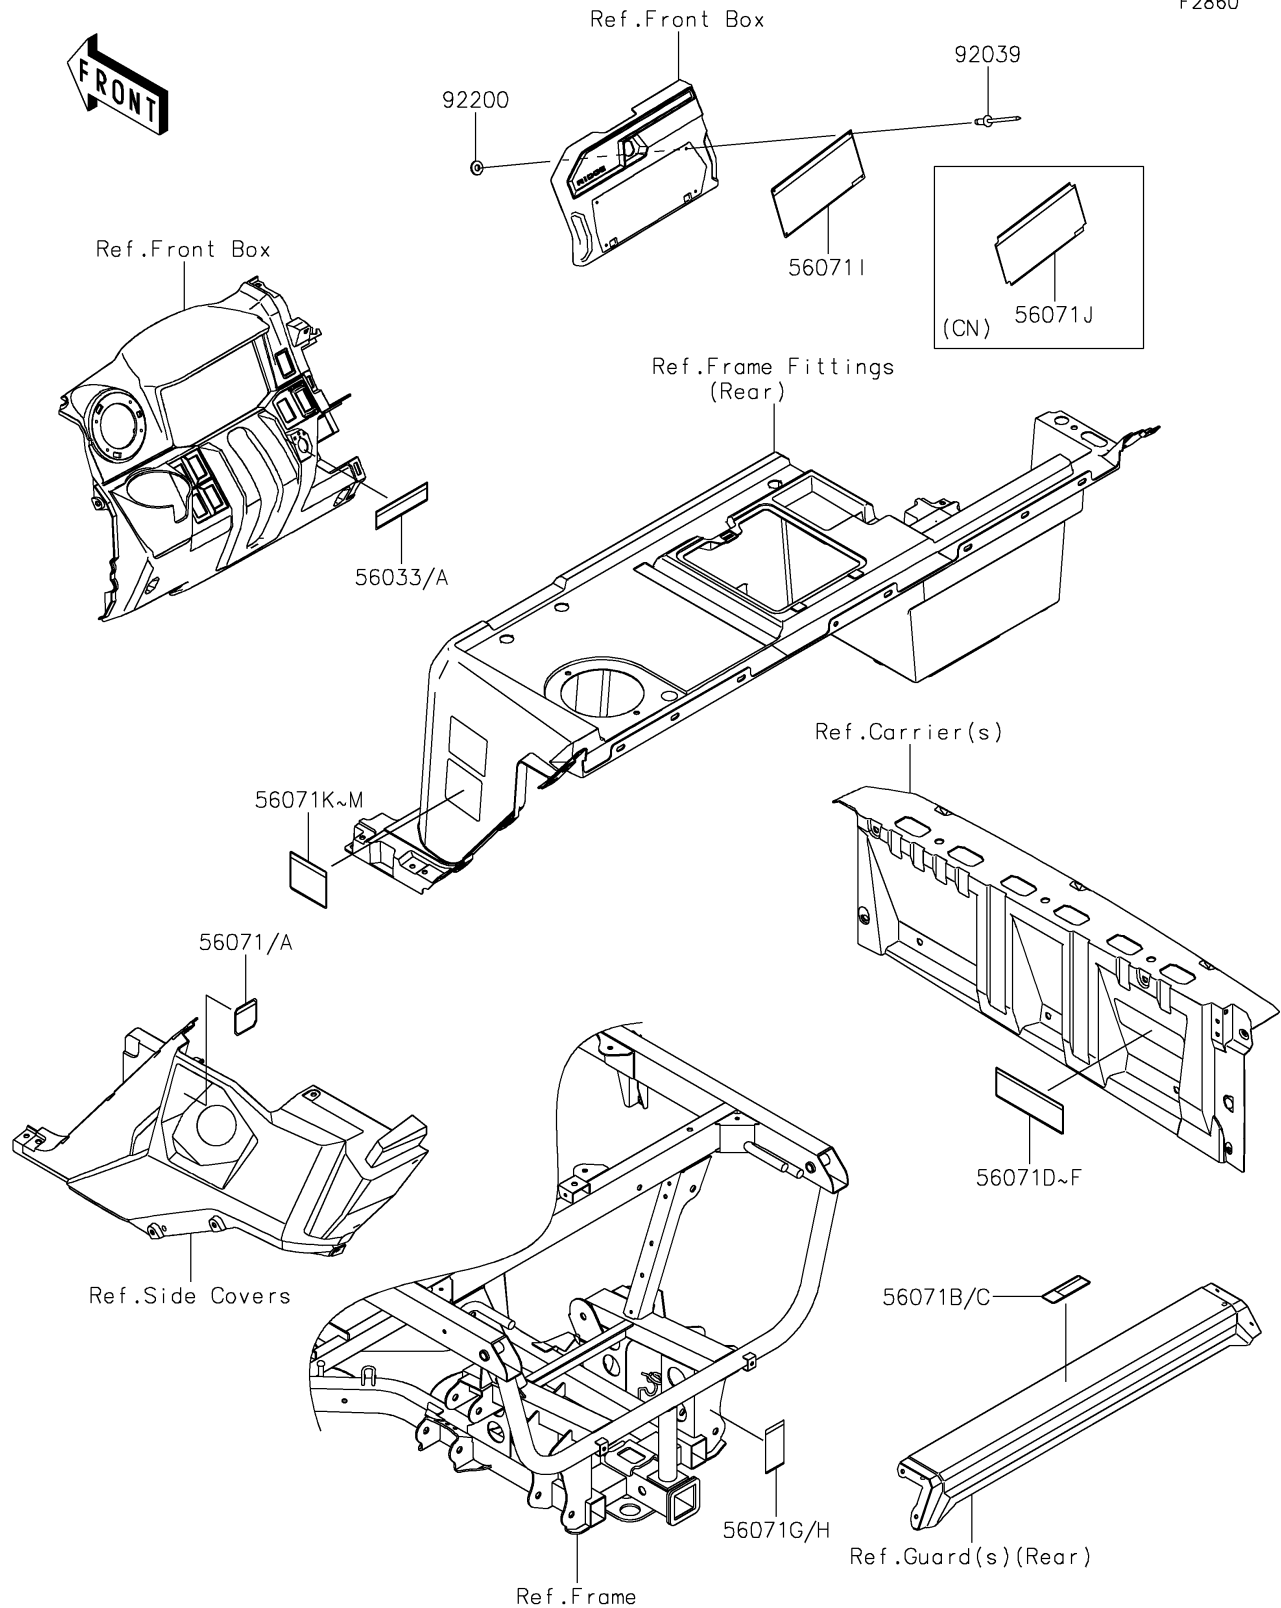

2024 RIDGE® LIMITED HVAC

PARTS DIAGRAM

Labels

F2860

2024 RIDGE[®] LIMITED HVAC

PARTS LIST

Labels

ITEM NAME

PART NUMBER

QUANTITY
