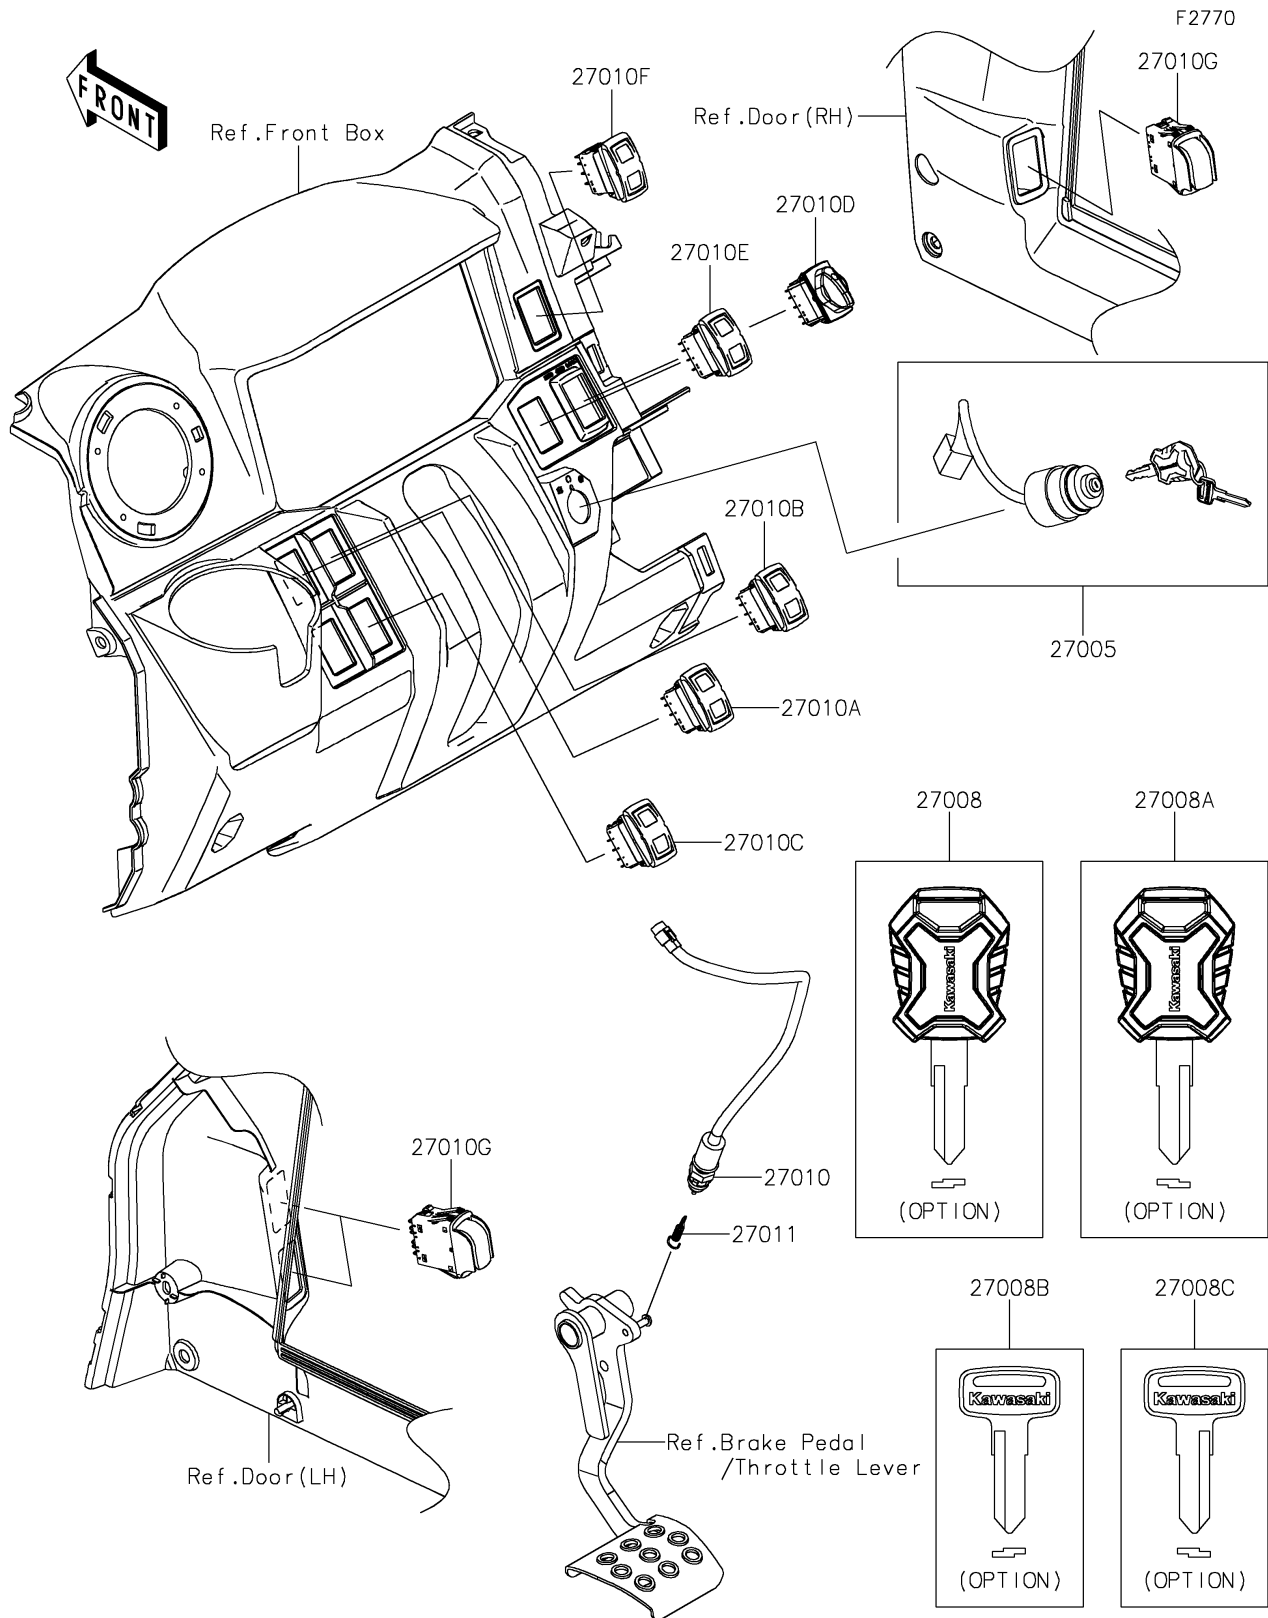

2024 RIDGE® LIMITED HVAC

PARTS DIAGRAM

Ignition Switch

2024 RIDGE[®] LIMITED HVAC

PARTS LIST

Ignition Switch

ITEM NAME

PART NUMBER

QUANTITY
