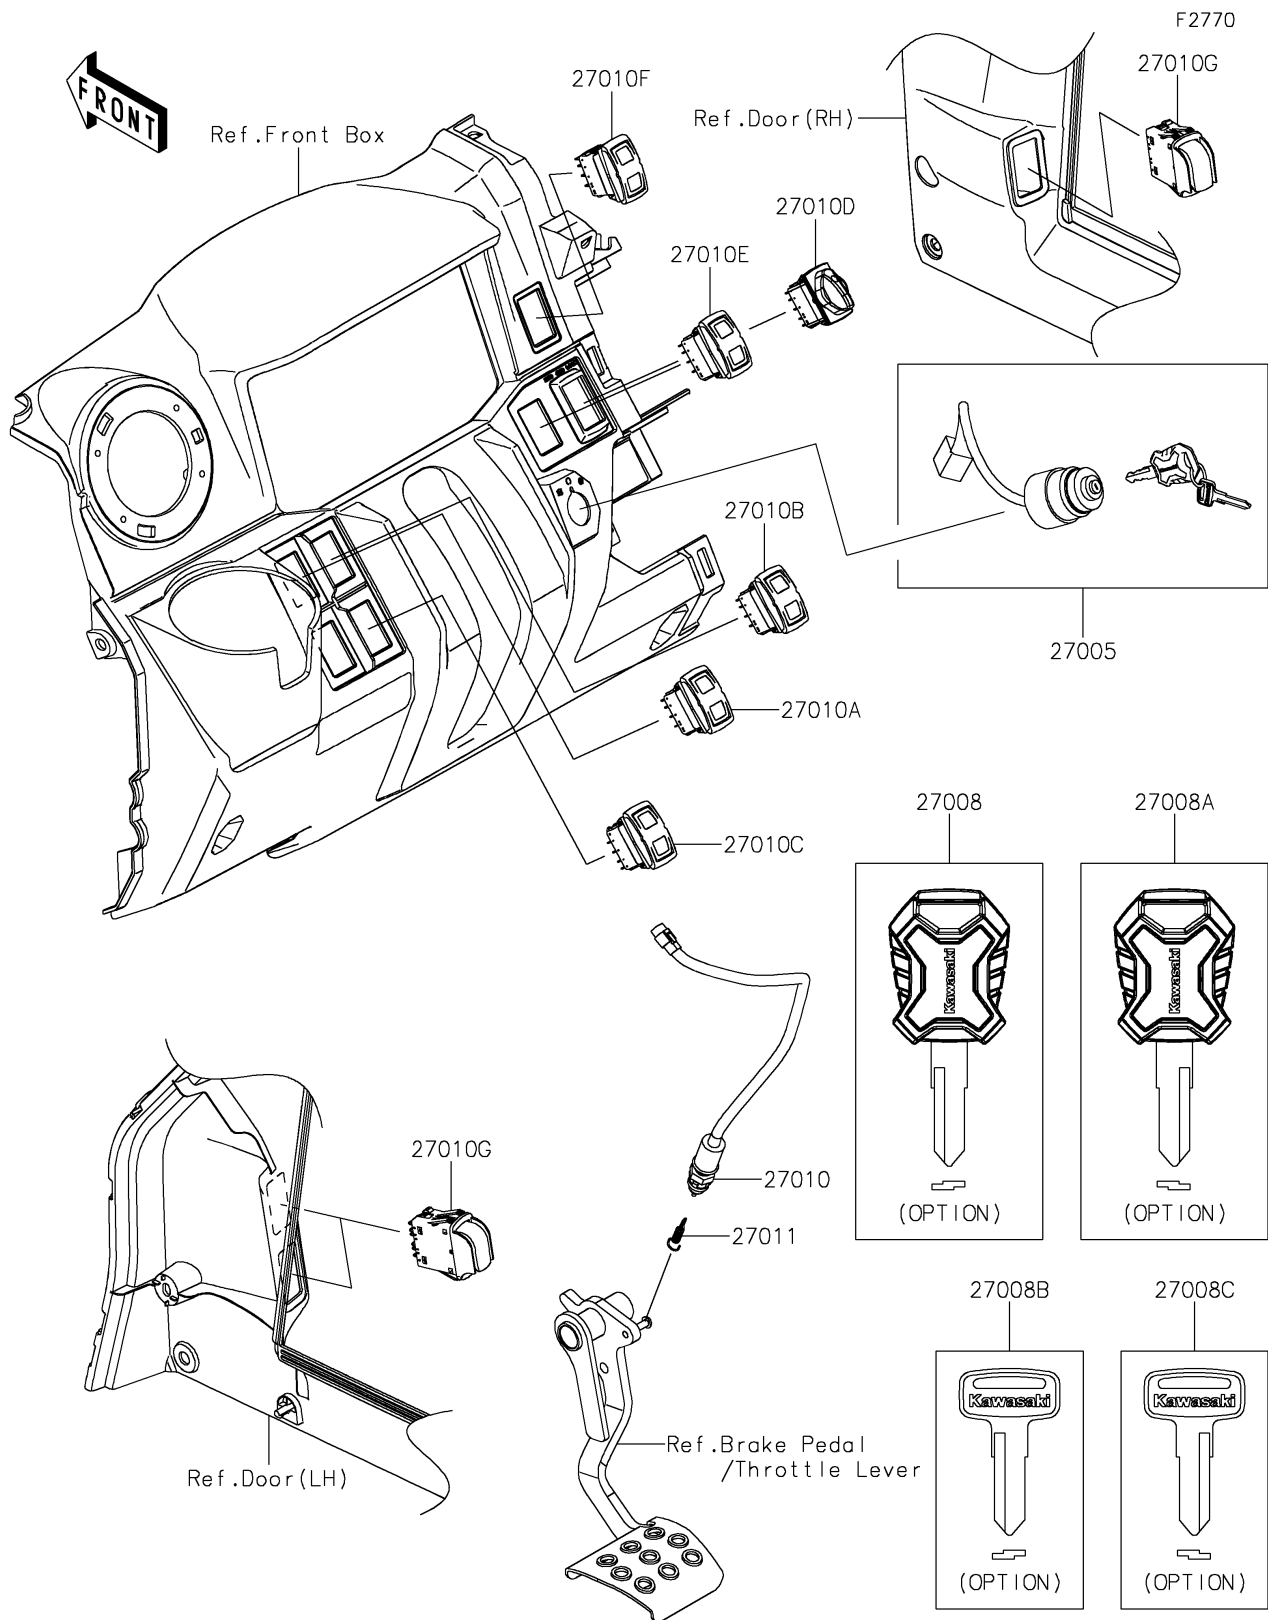

2025 Ridge Limited

PARTS DIAGRAM

Ignition Switch

Kawasaki

Let the Good Times Roll®

2025 Ridge Limited

PARTS LIST

Ignition Switch

| ITEM NAME | PART NUMBER | QUANTITY |
|--|-------------|----------|
| SWITCH-ASSY-IGNITION (Ref # 27005) | 27005-0733 | 1 |
| KEY-LOCK,BLANK,MASCOT (Ref # 27008) | 27008-0713 | 1 |
| KEY-LOCK,BLANK,MASCOT (Ref # 27008A) | 27008-0714 | 1 |
| KEY-LOCK,BLANK (Ref # 27008B) | 27008-1153 | 1 |
| KEY-LOCK,BLANK (Ref # 27008C) | 27008-1157 | 1 |
| SWITCH,BRAKE (Ref # 27010) | 27010-0724 | 1 |
| SWITCH,UP/DOWN (Ref # 27010A) | 27010-0954 | 1 |
| SWITCH,SELECT/RETURN (Ref # 27010B) | 27010-0955 | 1 |
| SWITCH,HEAD LAMP (Ref # 27010C) | 27010-0984 | 1 |
| SWITCH,2WD/4WD (Ref # 27010D) | 27010-0986 | 1 |
| SWITCH,3PW MODE (Ref # 27010E) | 27010-0987 | 1 |
| SWITCH,WIPER&WASHER (Ref # 27010F) | 27010-0989 | 1 |
| SWITCH,POWER WINDOW (Ref # 27010G) | 27010-1539 | 3 |
| SPRING,BRAKE LAMP SWITCH (Ref # 27011) | 27011-006 | 1 |