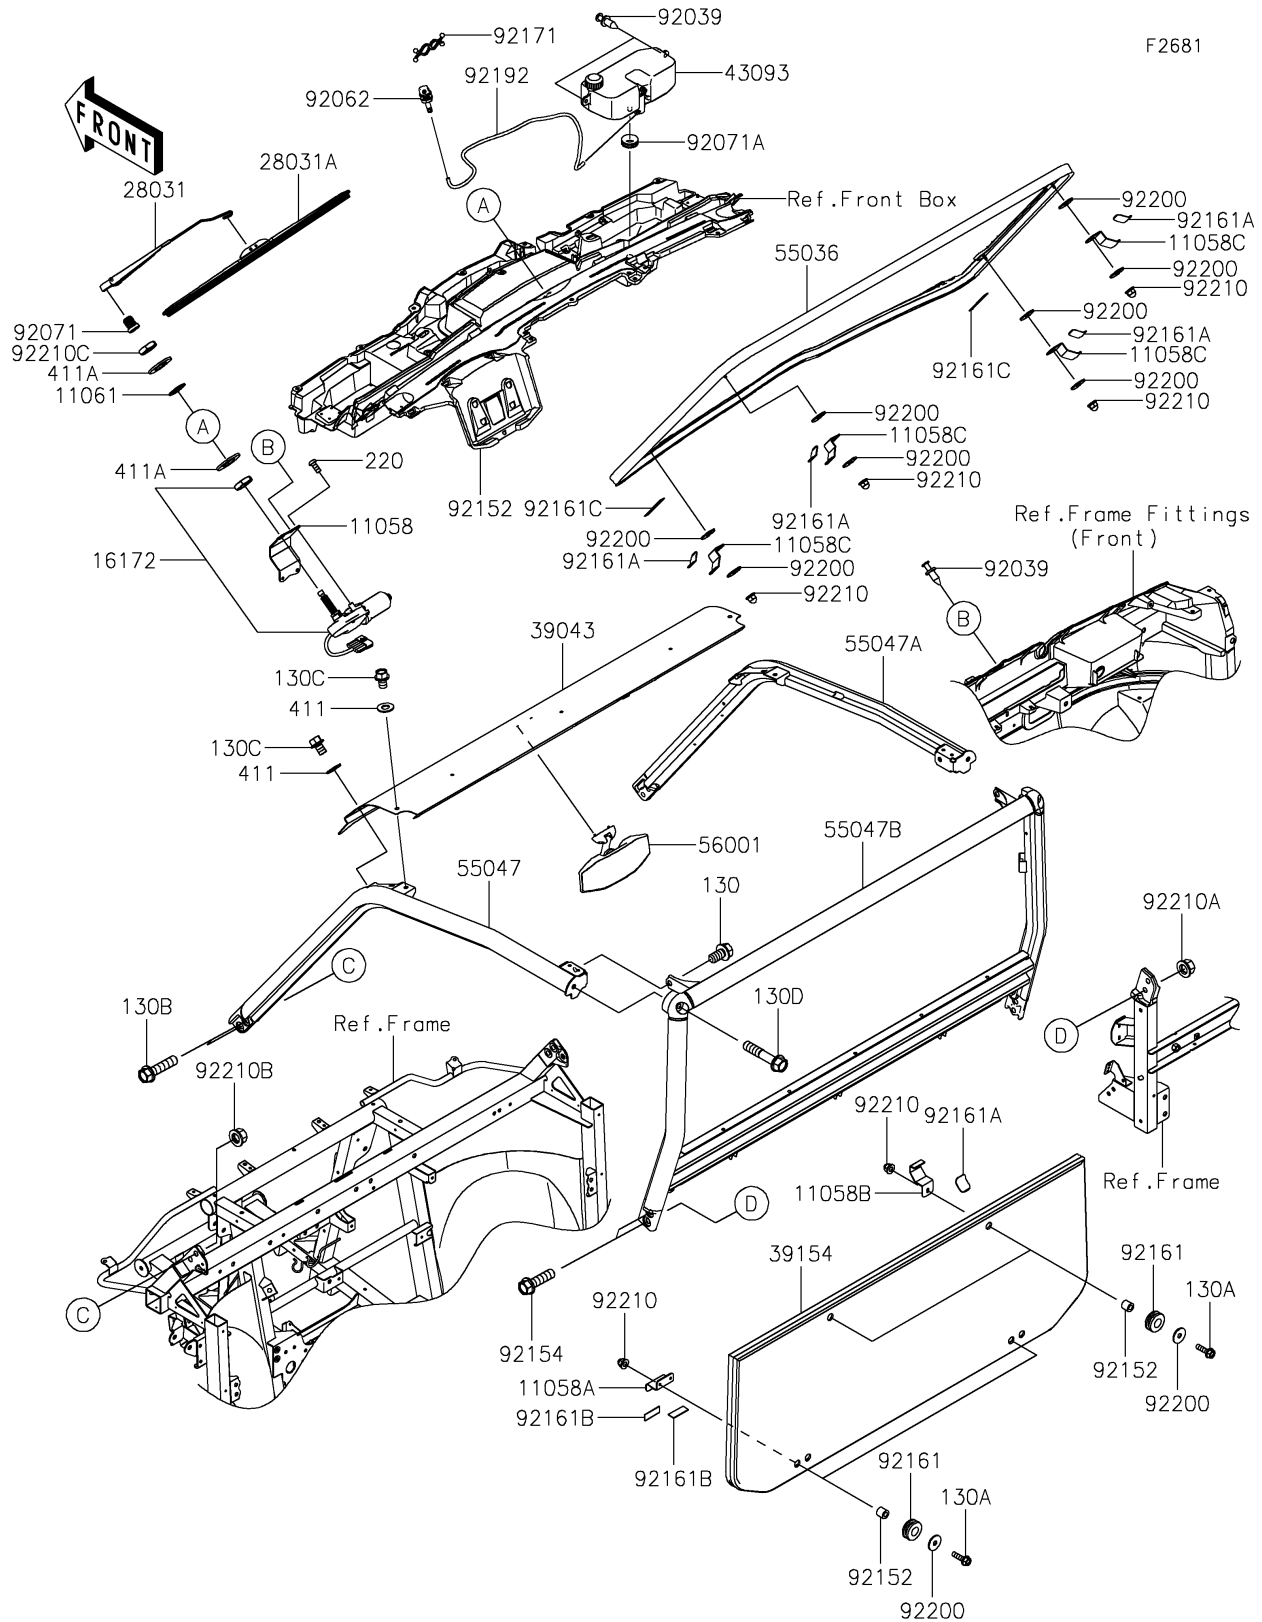

2025 Ridge Limited

PARTS DIAGRAM

Guards/Cab Frame(ERFNN/ERFNL)

F2681

2025 Ridge Limited

PARTS LIST

Guards/Cab Frame(ERFNN/ERFNL)

ITEM NAME

PART NUMBER

QUANTITY
