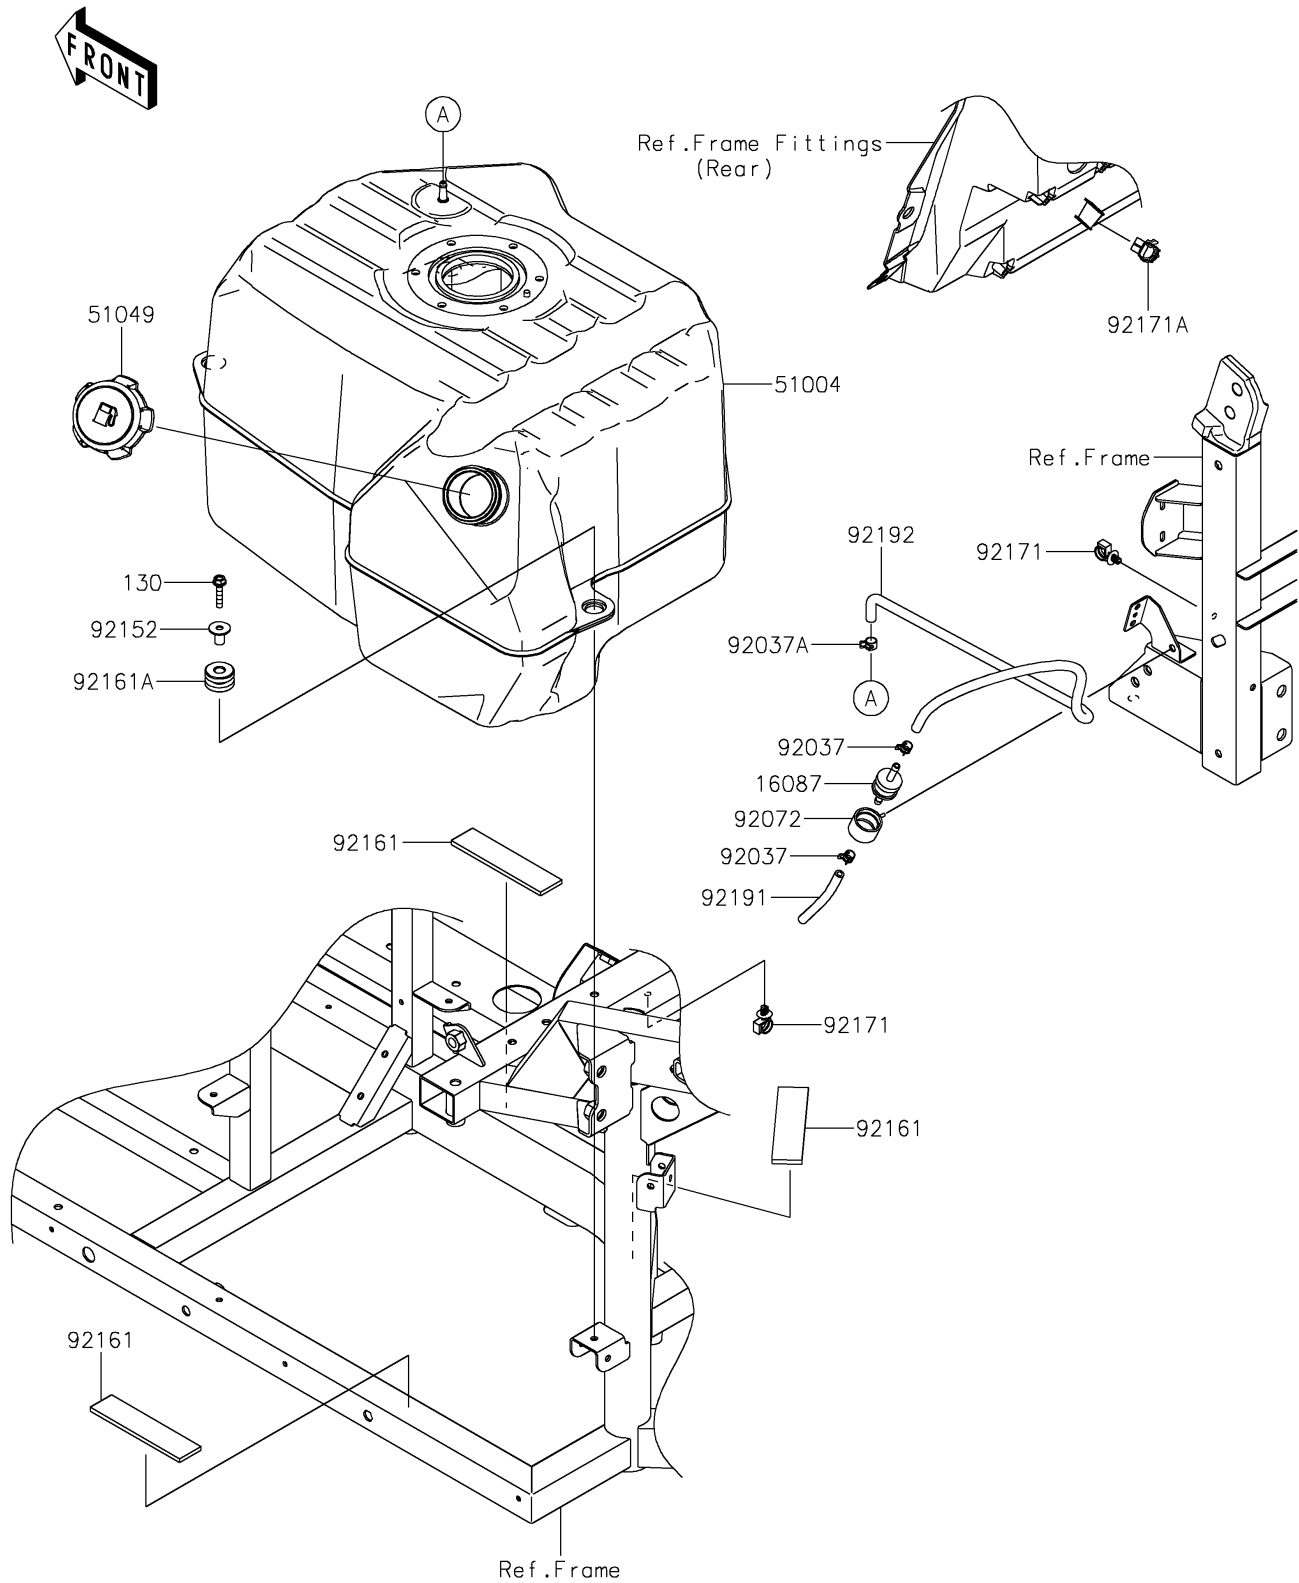

2024 RIDGE® LIMITED HVAC

PARTS DIAGRAM

Fuel Tank(CN,US)

F2410

2024 RIDGE[®] LIMITED HVAC

PARTS LIST

Fuel Tank(CN,US)

ITEM NAME

PART NUMBER

QUANTITY
