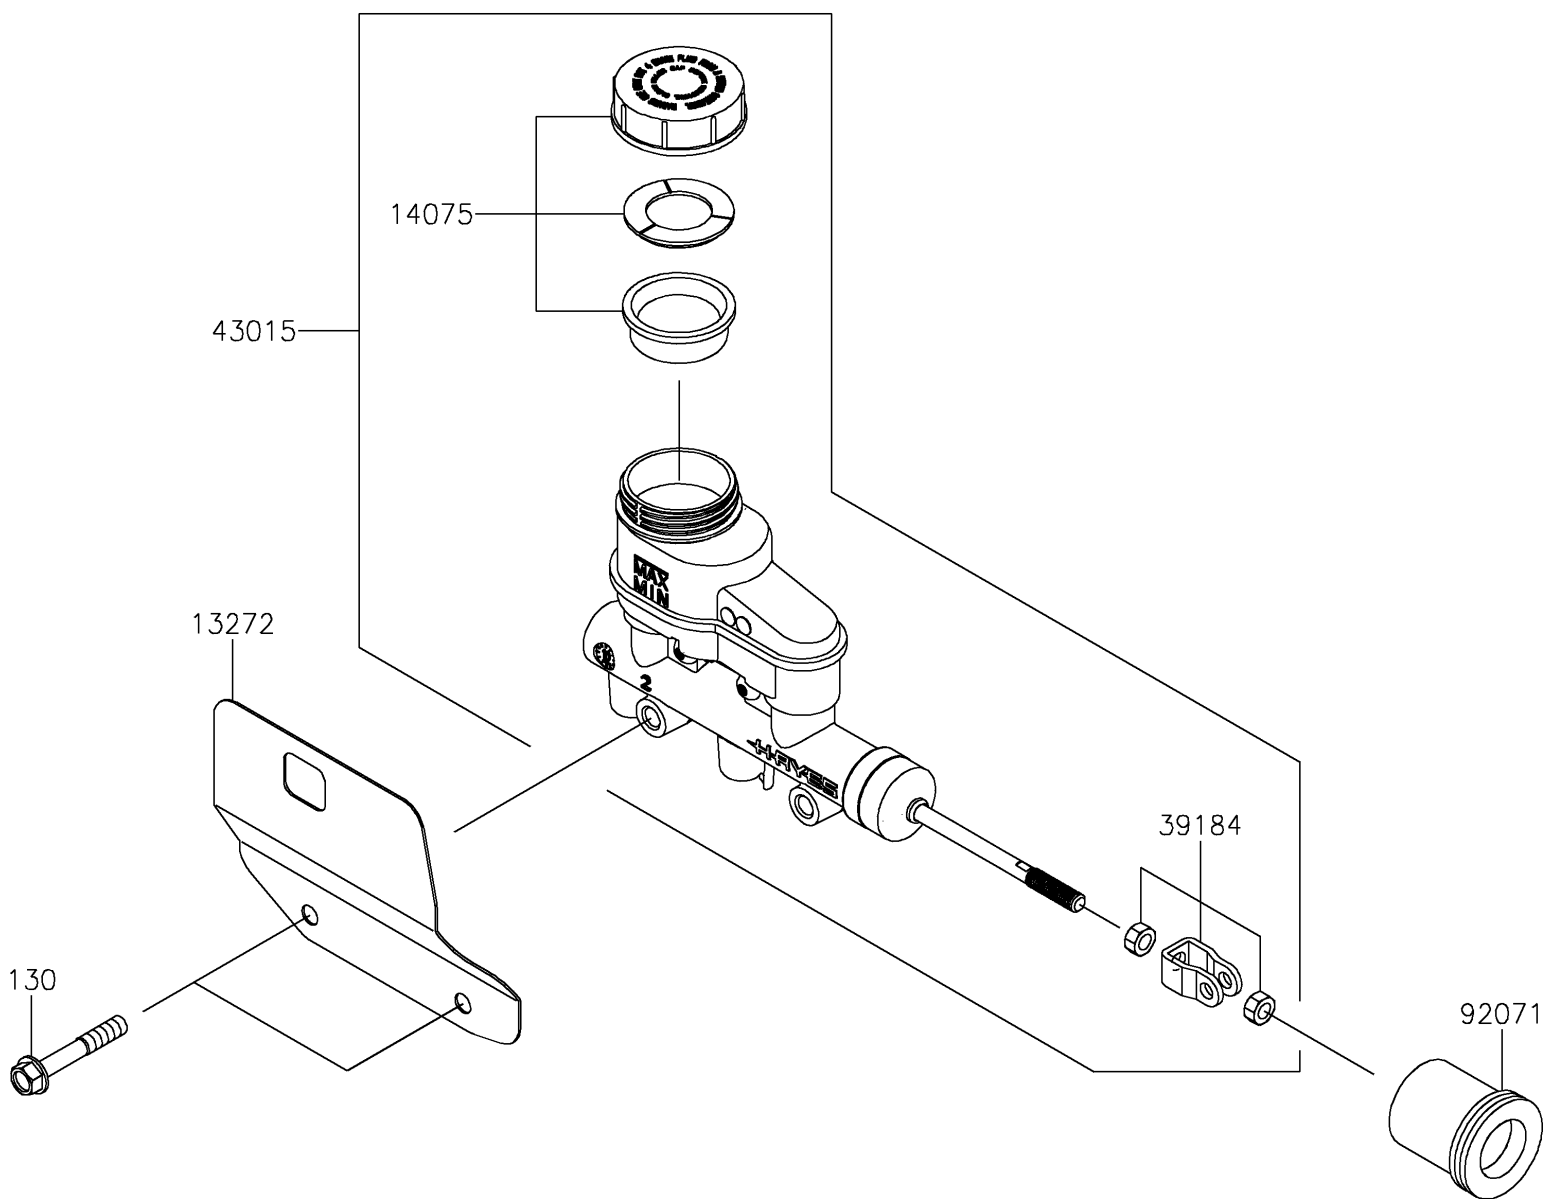

2024 RIDGE® LIMITED HVAC

PARTS DIAGRAM

Master Cylinder

F2261

2024 RIDGE[®] LIMITED HVAC

PARTS LIST

Master Cylinder

ITEM NAME

PART NUMBER

QUANTITY
