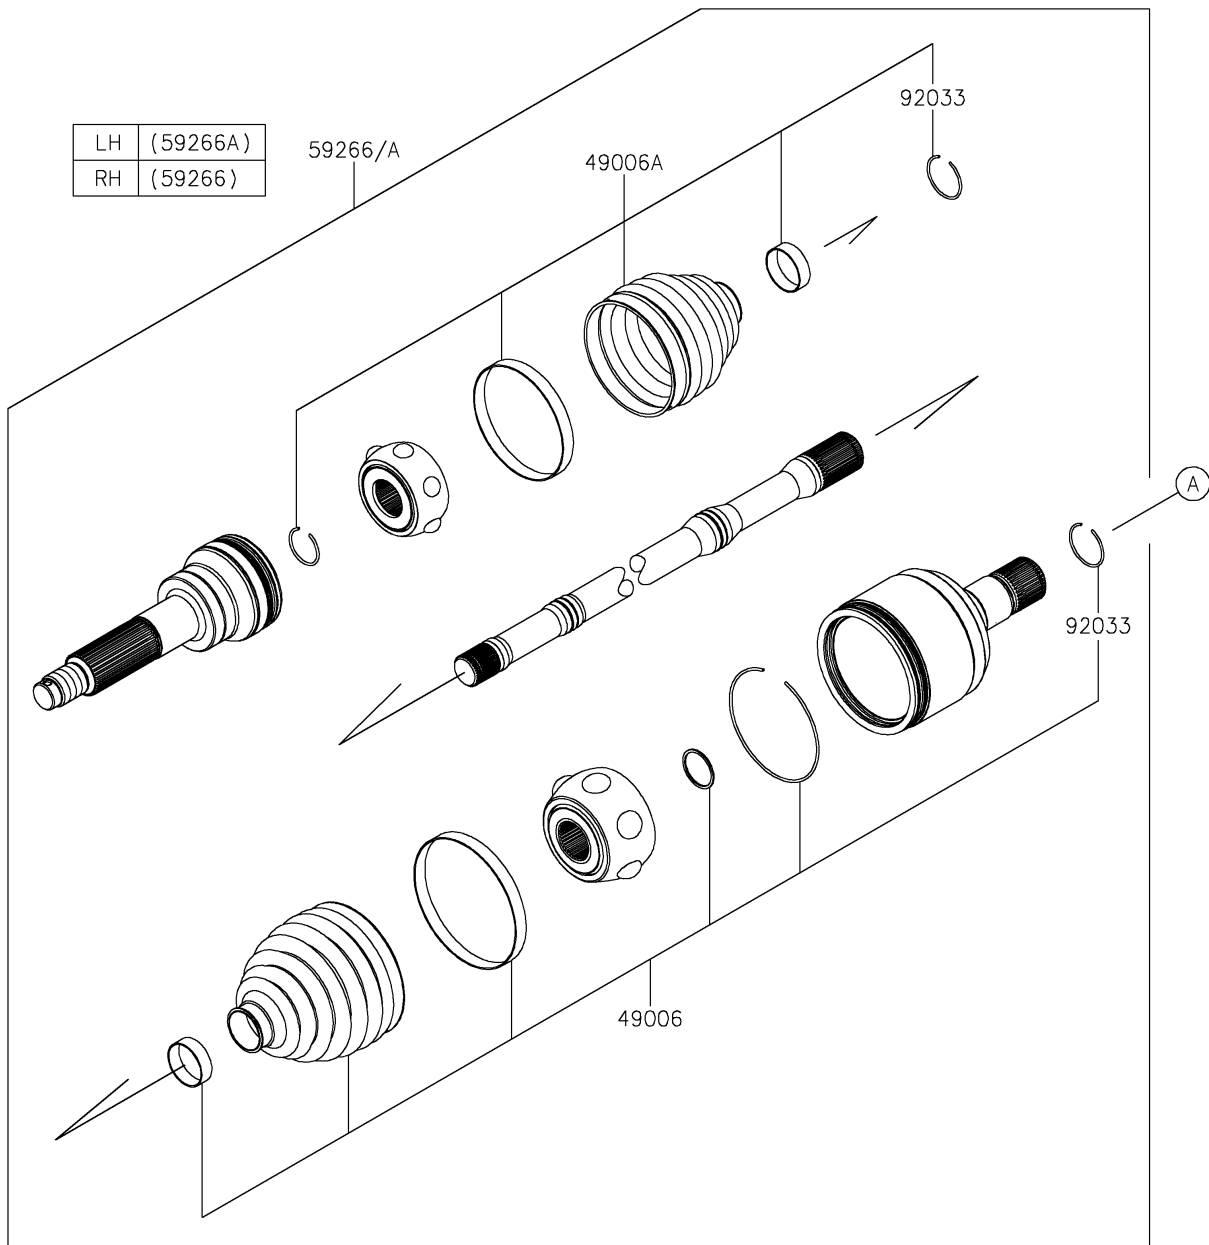

2024 RIDGE[®] LIMITED HVAC

PARTS DIAGRAM

Drive Shaft-Rear

E3137

2024 RIDGE[®] LIMITED HVAC

PARTS LIST

Drive Shaft-Rear

ITEM NAME

PART NUMBER

QUANTITY
