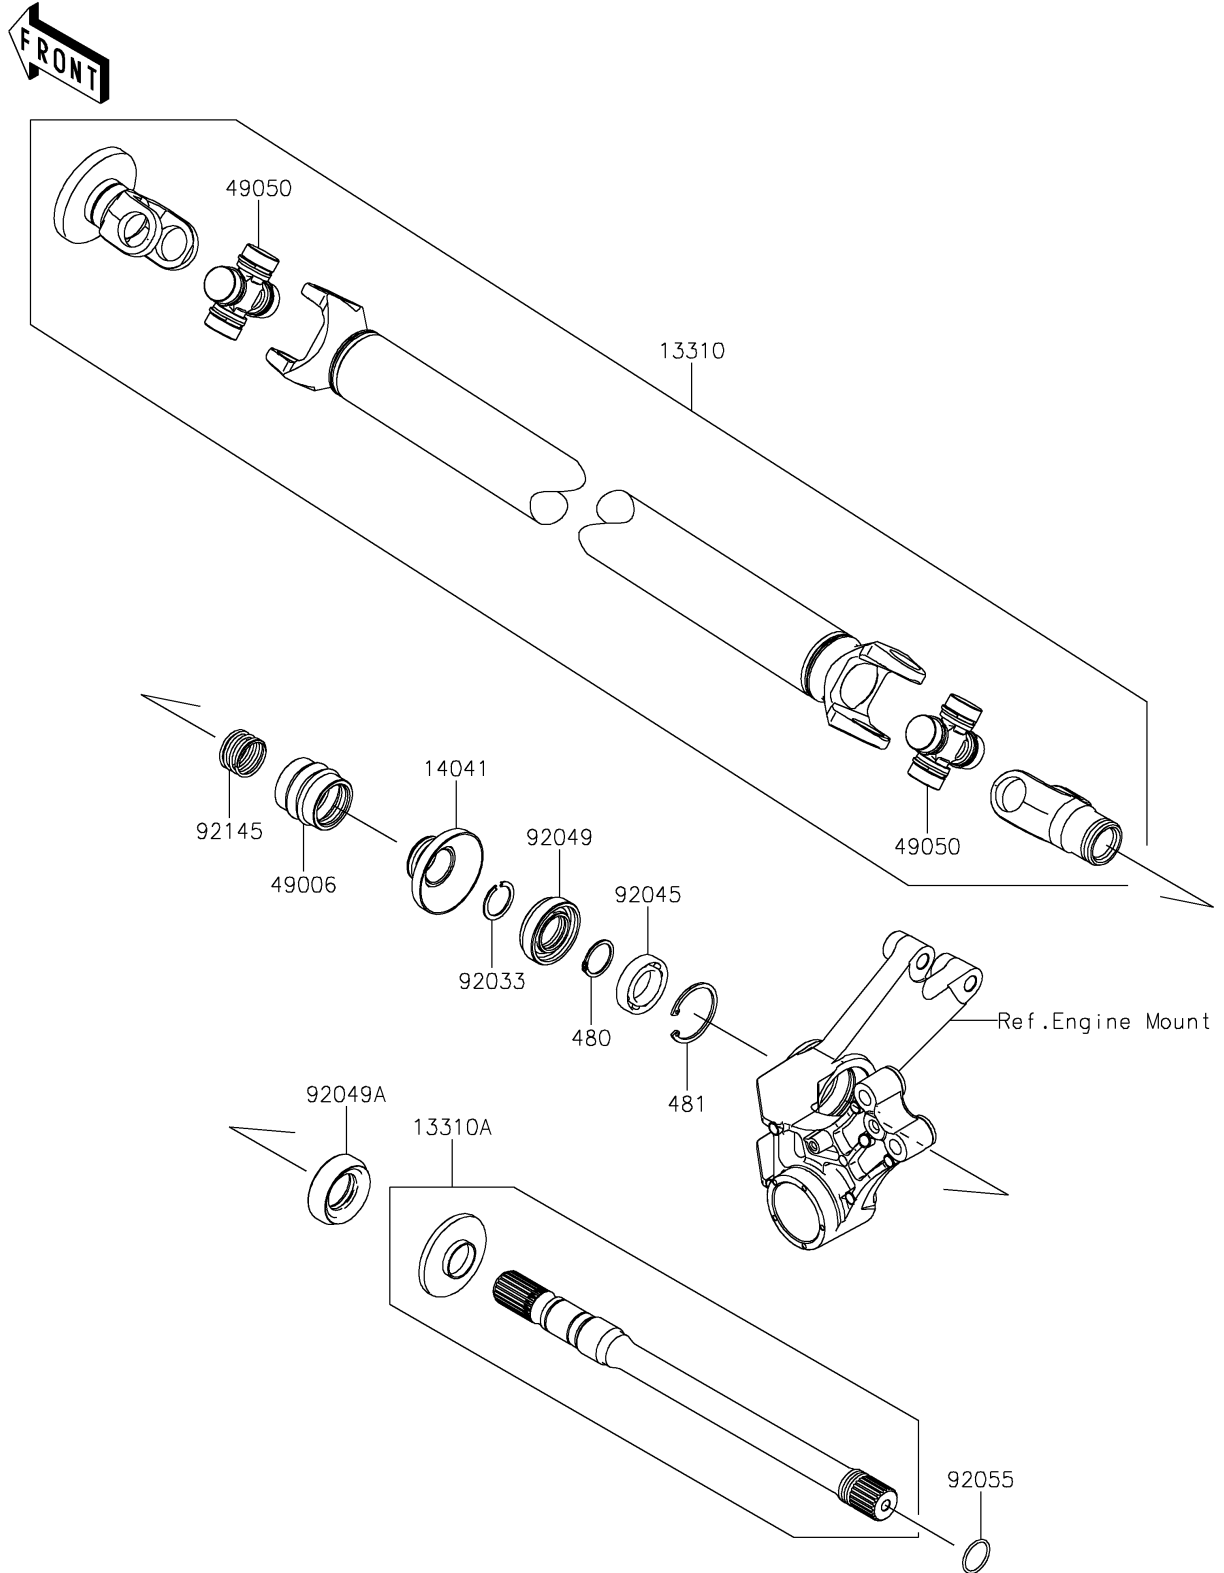

2025 Ridge Limited

PARTS DIAGRAM

Drive Shaft-Propeller

E3135

2025 Ridge Limited

PARTS LIST

Drive Shaft-Propeller

ITEM NAME

PART NUMBER

QUANTITY
