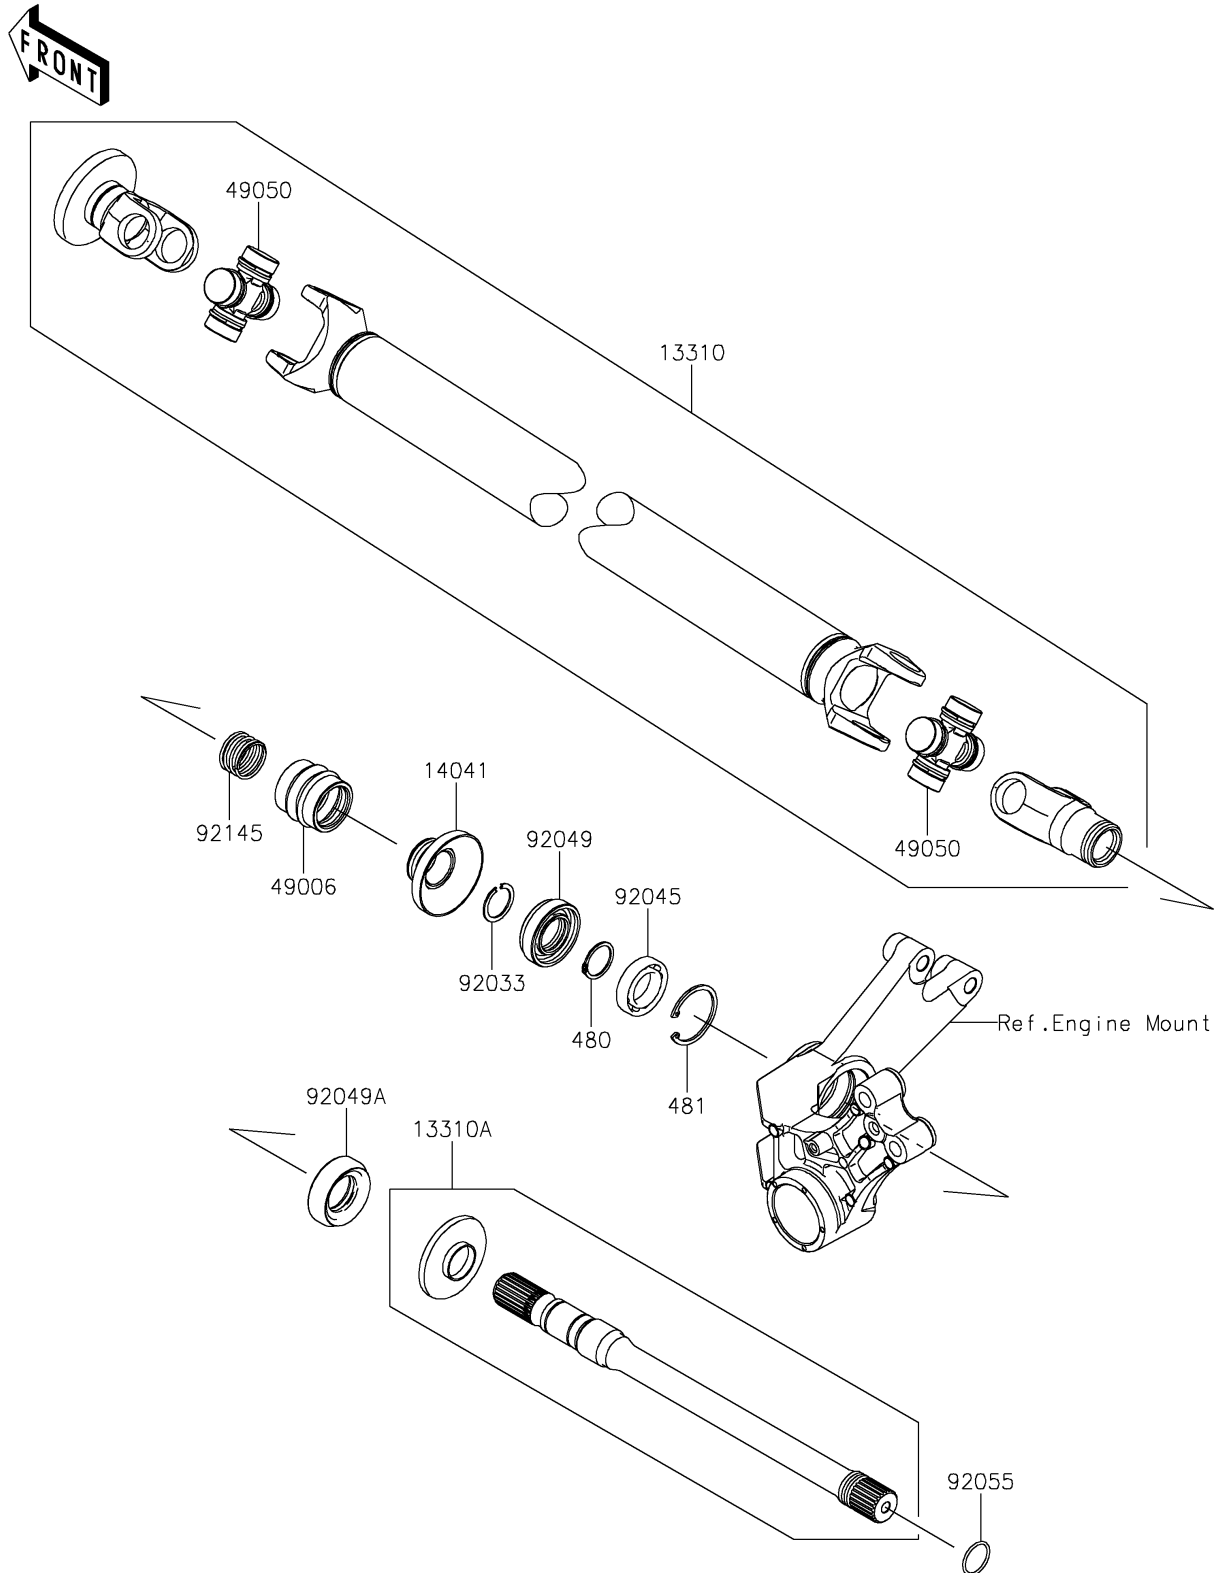

2024 RIDGE® LIMITED HVAC

PARTS DIAGRAM

Drive Shaft-Propeller

E3135

2024 RIDGE[®] LIMITED HVAC

PARTS LIST

Drive Shaft-Propeller

ITEM NAME

PART NUMBER

QUANTITY
