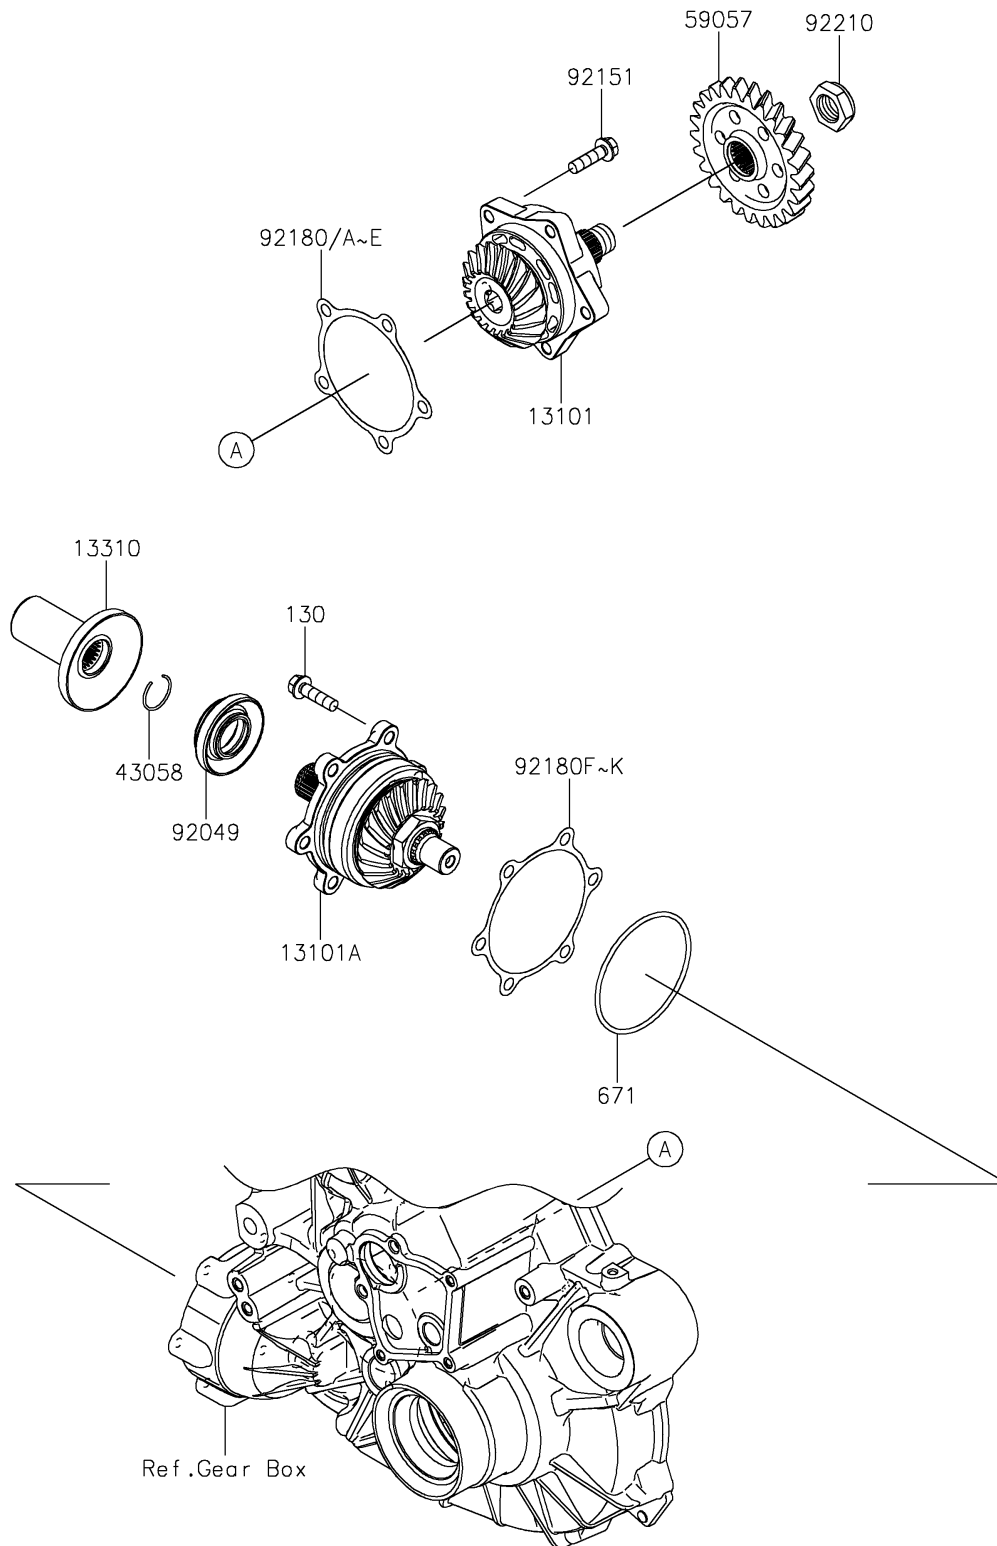

2024 RIDGE® LIMITED HVAC

PARTS DIAGRAM

Bevel Gear

E3130

2024 RIDGE[®] LIMITED HVAC

PARTS LIST

Bevel Gear

ITEM NAME

PART NUMBER

QUANTITY
