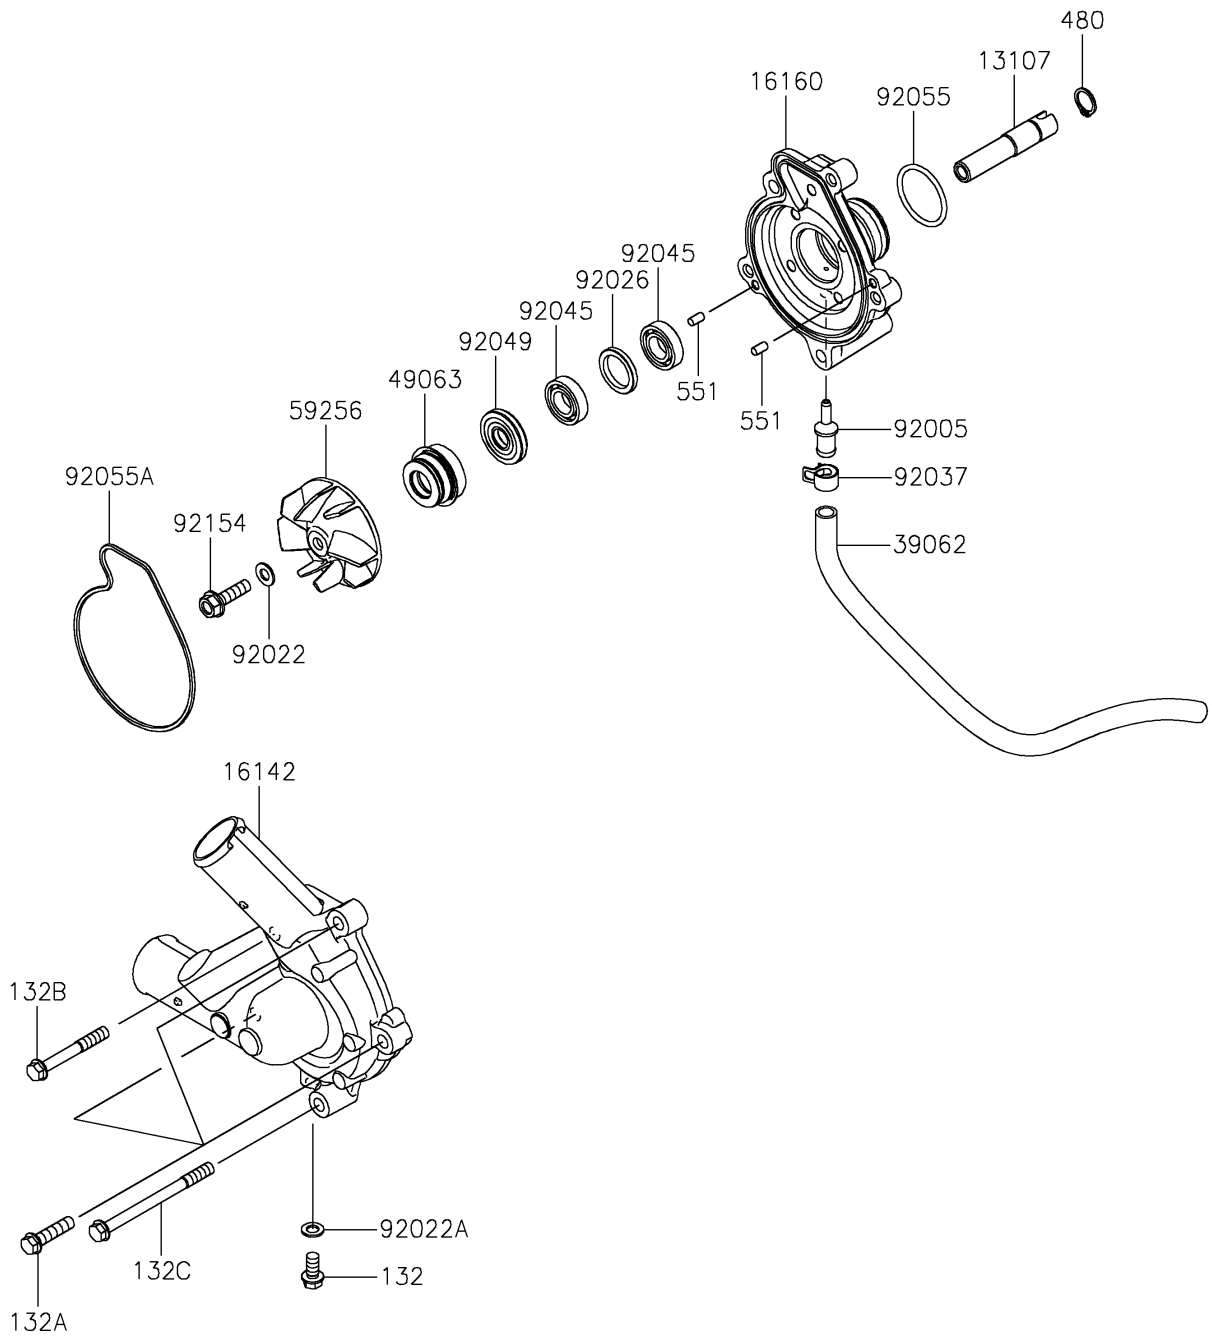

2024 RIDGE® LIMITED HVAC

PARTS DIAGRAM

Water Pump

E3031

2024 RIDGE[®] LIMITED HVAC

PARTS LIST

Water Pump

ITEM NAME

PART NUMBER

QUANTITY
