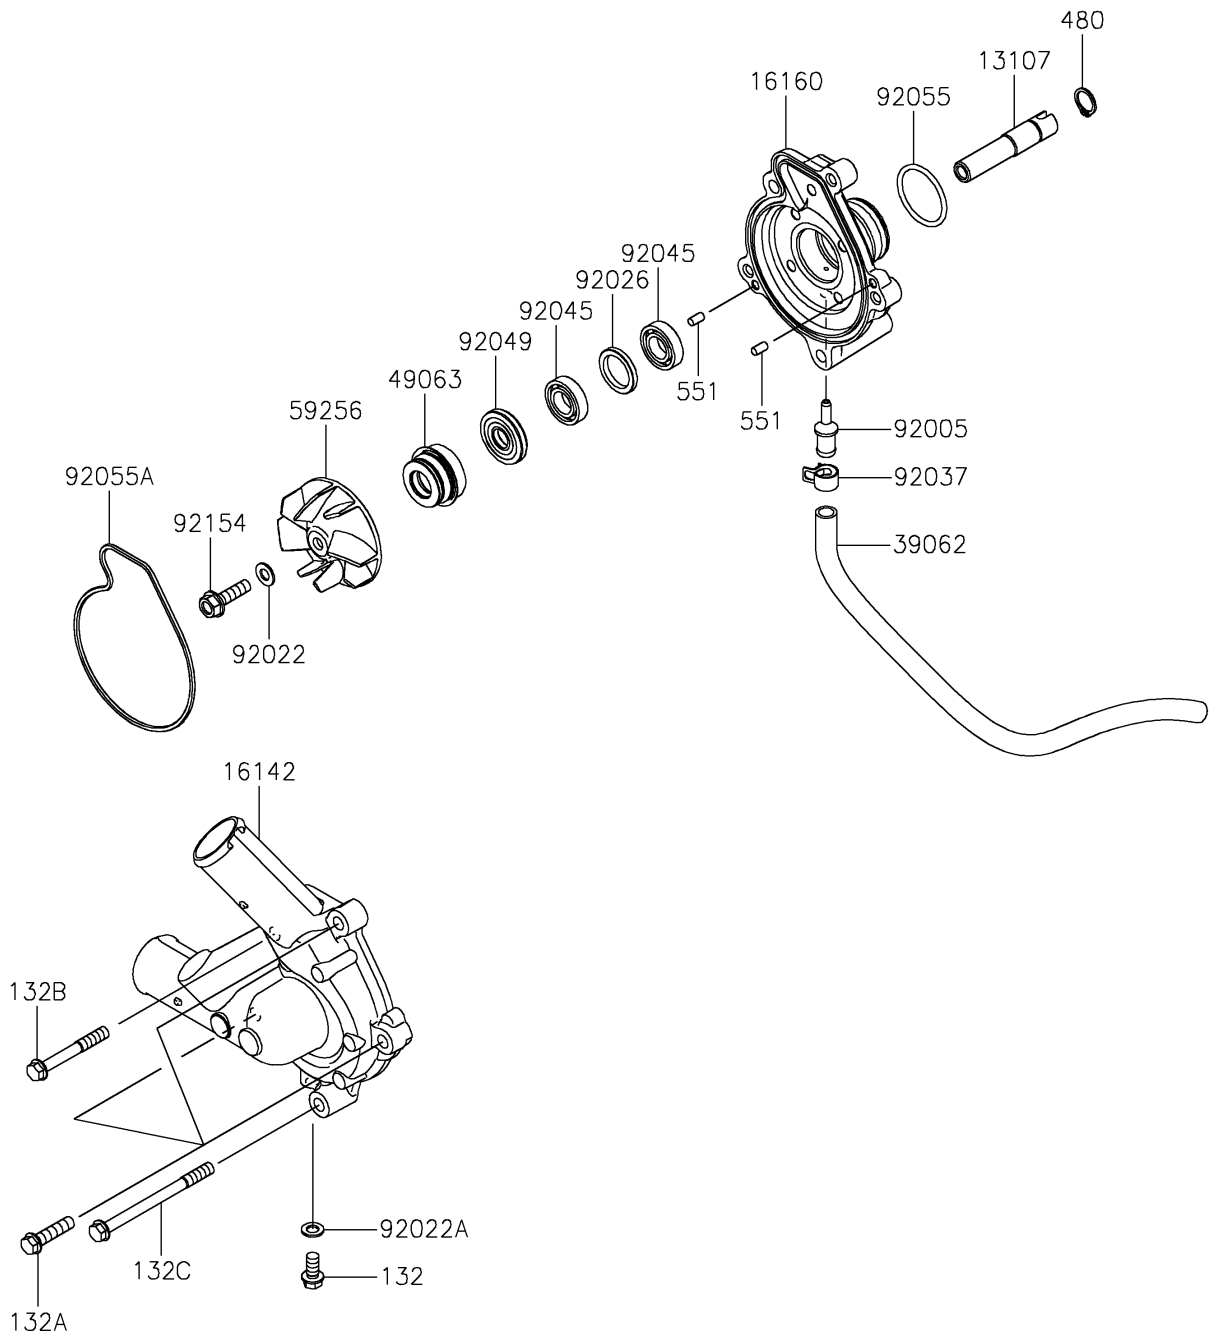

2025 Ridge Limited

PARTS DIAGRAM

Water Pump

E3031

2025 Ridge Limited

PARTS LIST

Water Pump

ITEM NAME

PART NUMBER

QUANTITY
