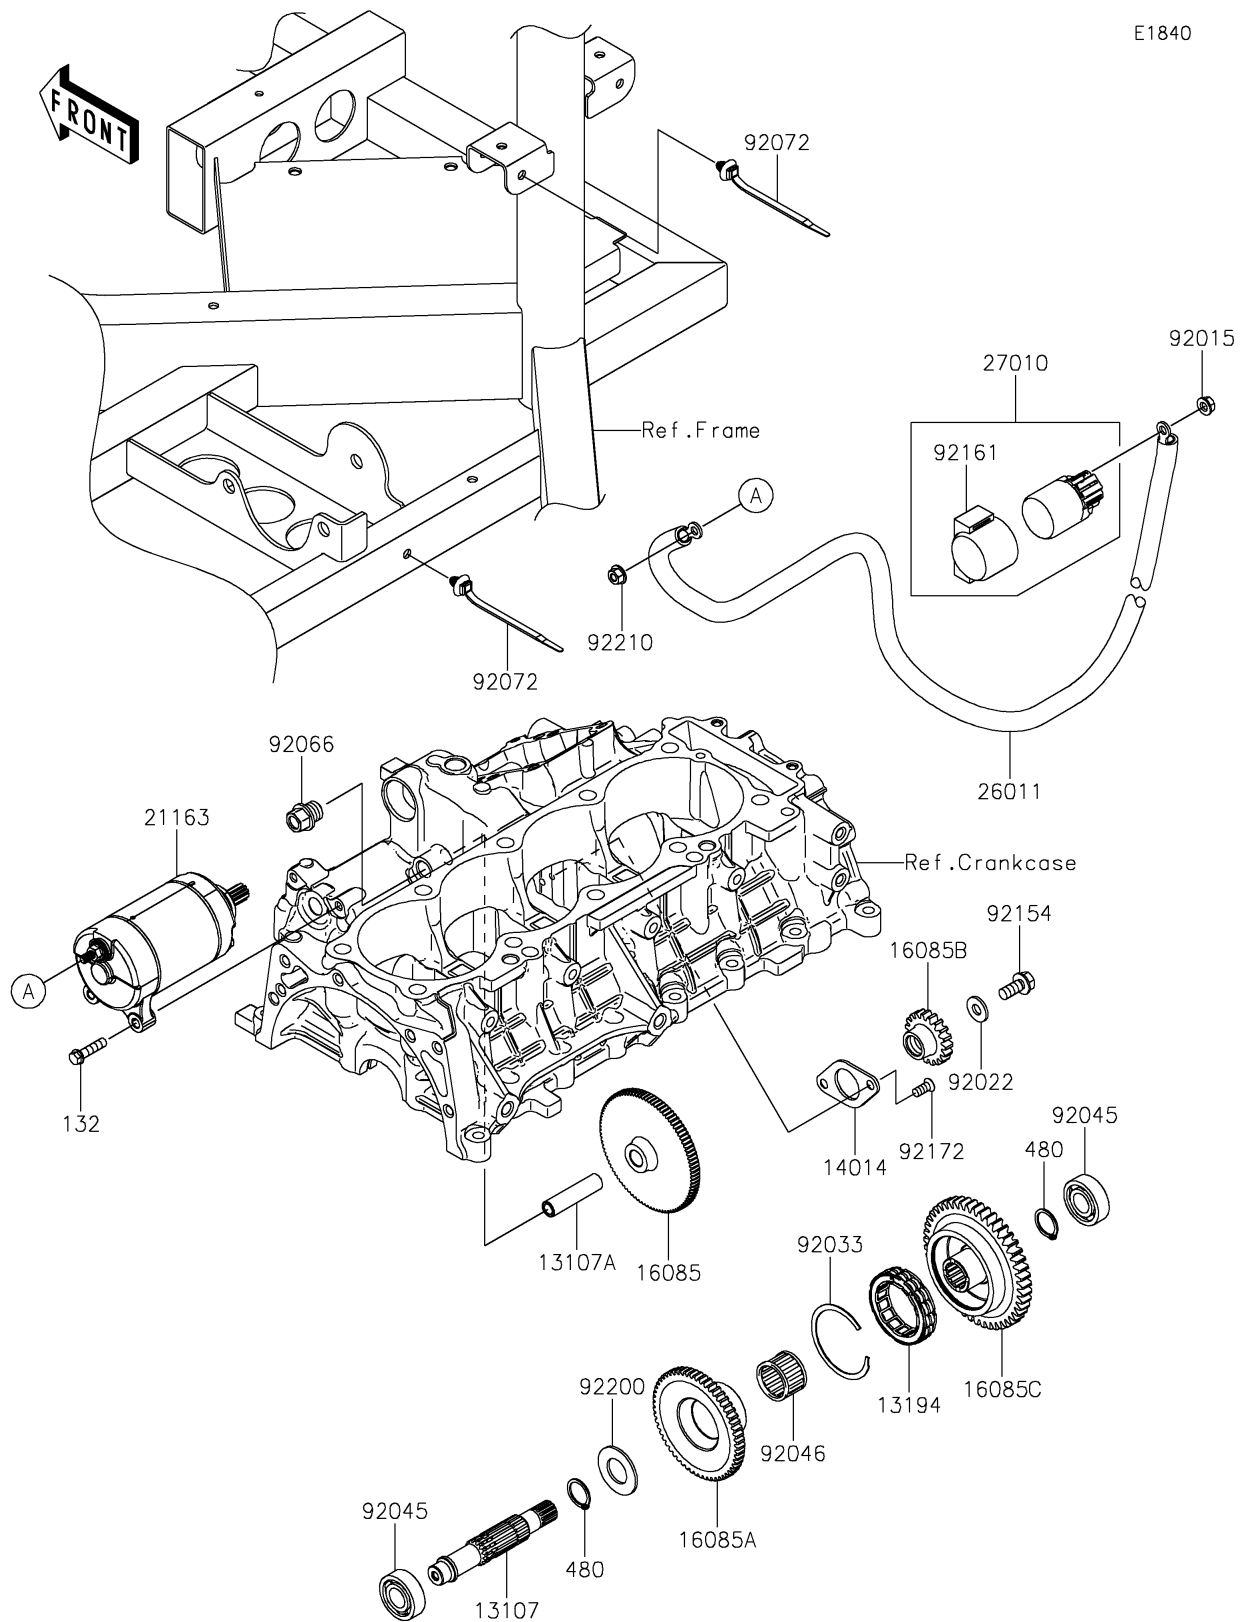

2024 RIDGE® LIMITED HVAC

PARTS DIAGRAM

Starter Motor

E1840

2024 RIDGE[®] LIMITED HVAC

PARTS LIST Starter Motor

ITEM NAME	PART NUMBER	QUANTITY
-----------	-------------	----------
