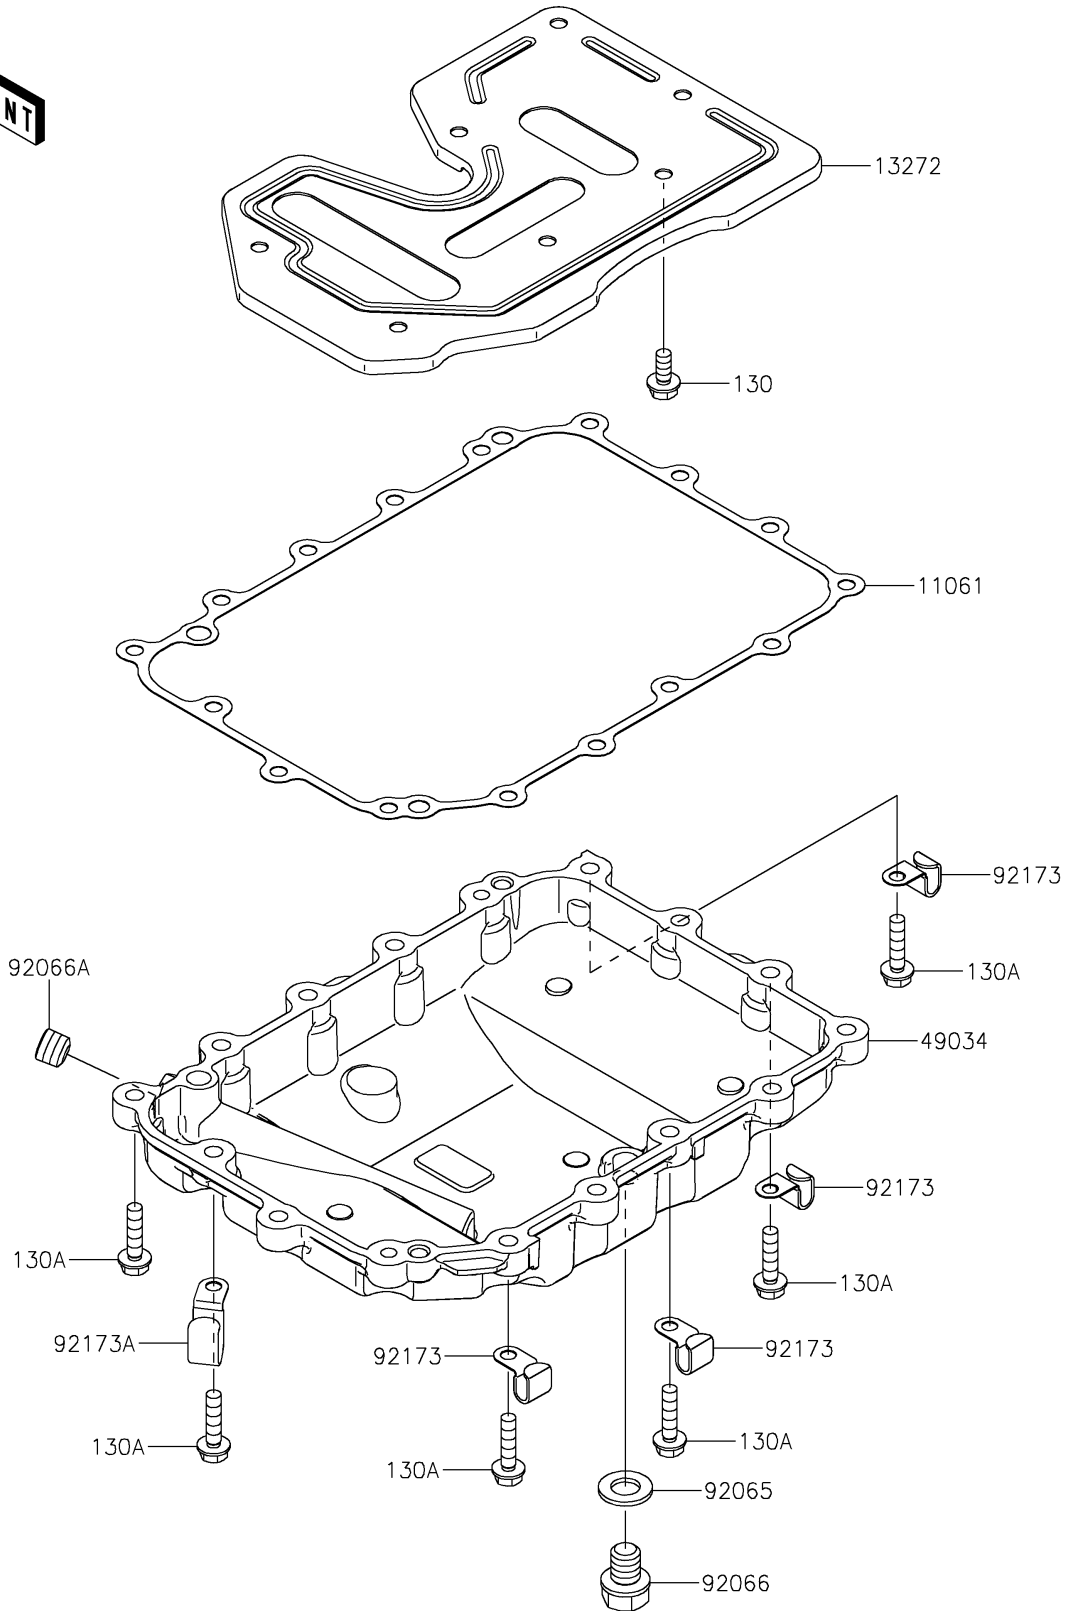

2025 Ridge Limited

PARTS DIAGRAM

Oil Pan

E1434

2025 Ridge Limited

PARTS LIST

Oil Pan

ITEM NAME

PART NUMBER

QUANTITY
