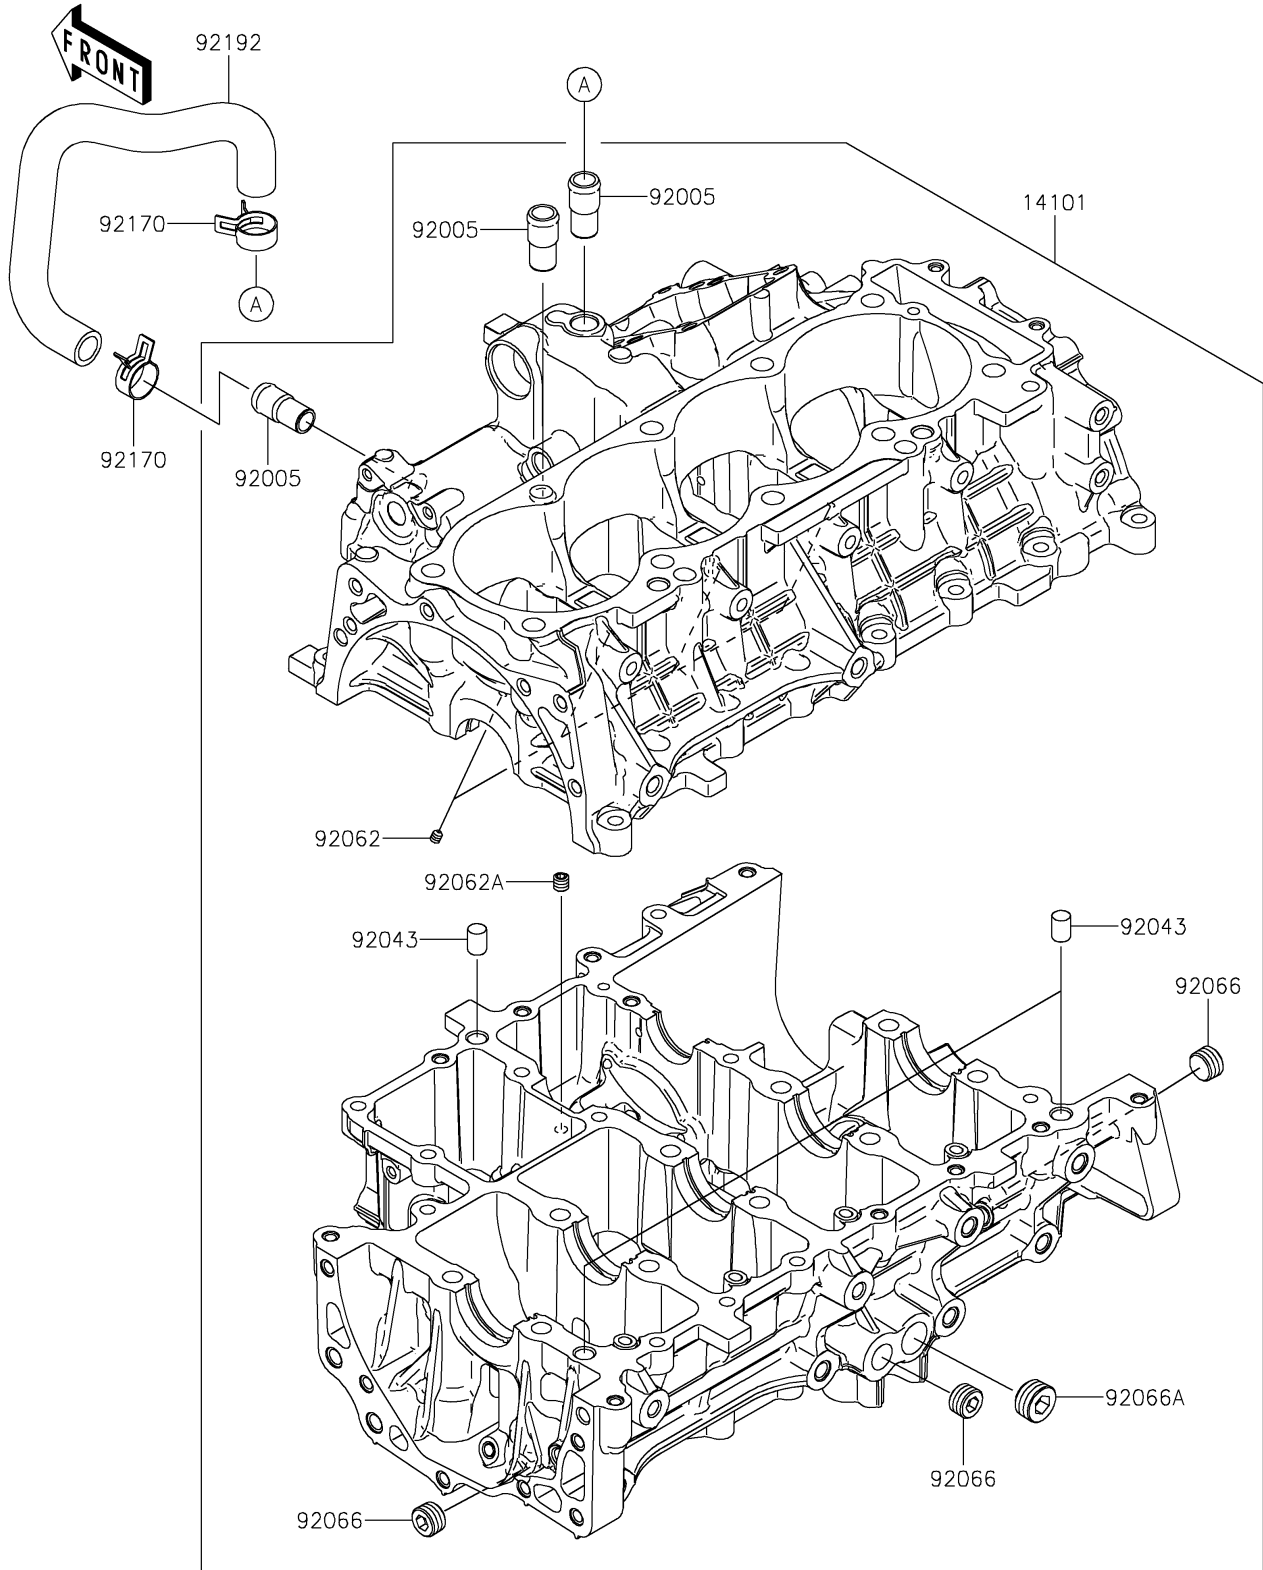

2024 RIDGE® LIMITED HVAC

PARTS DIAGRAM

Crankcase

E1411

2024 RIDGE[®] LIMITED HVAC

PARTS LIST

Crankcase

ITEM NAME

PART NUMBER

QUANTITY
