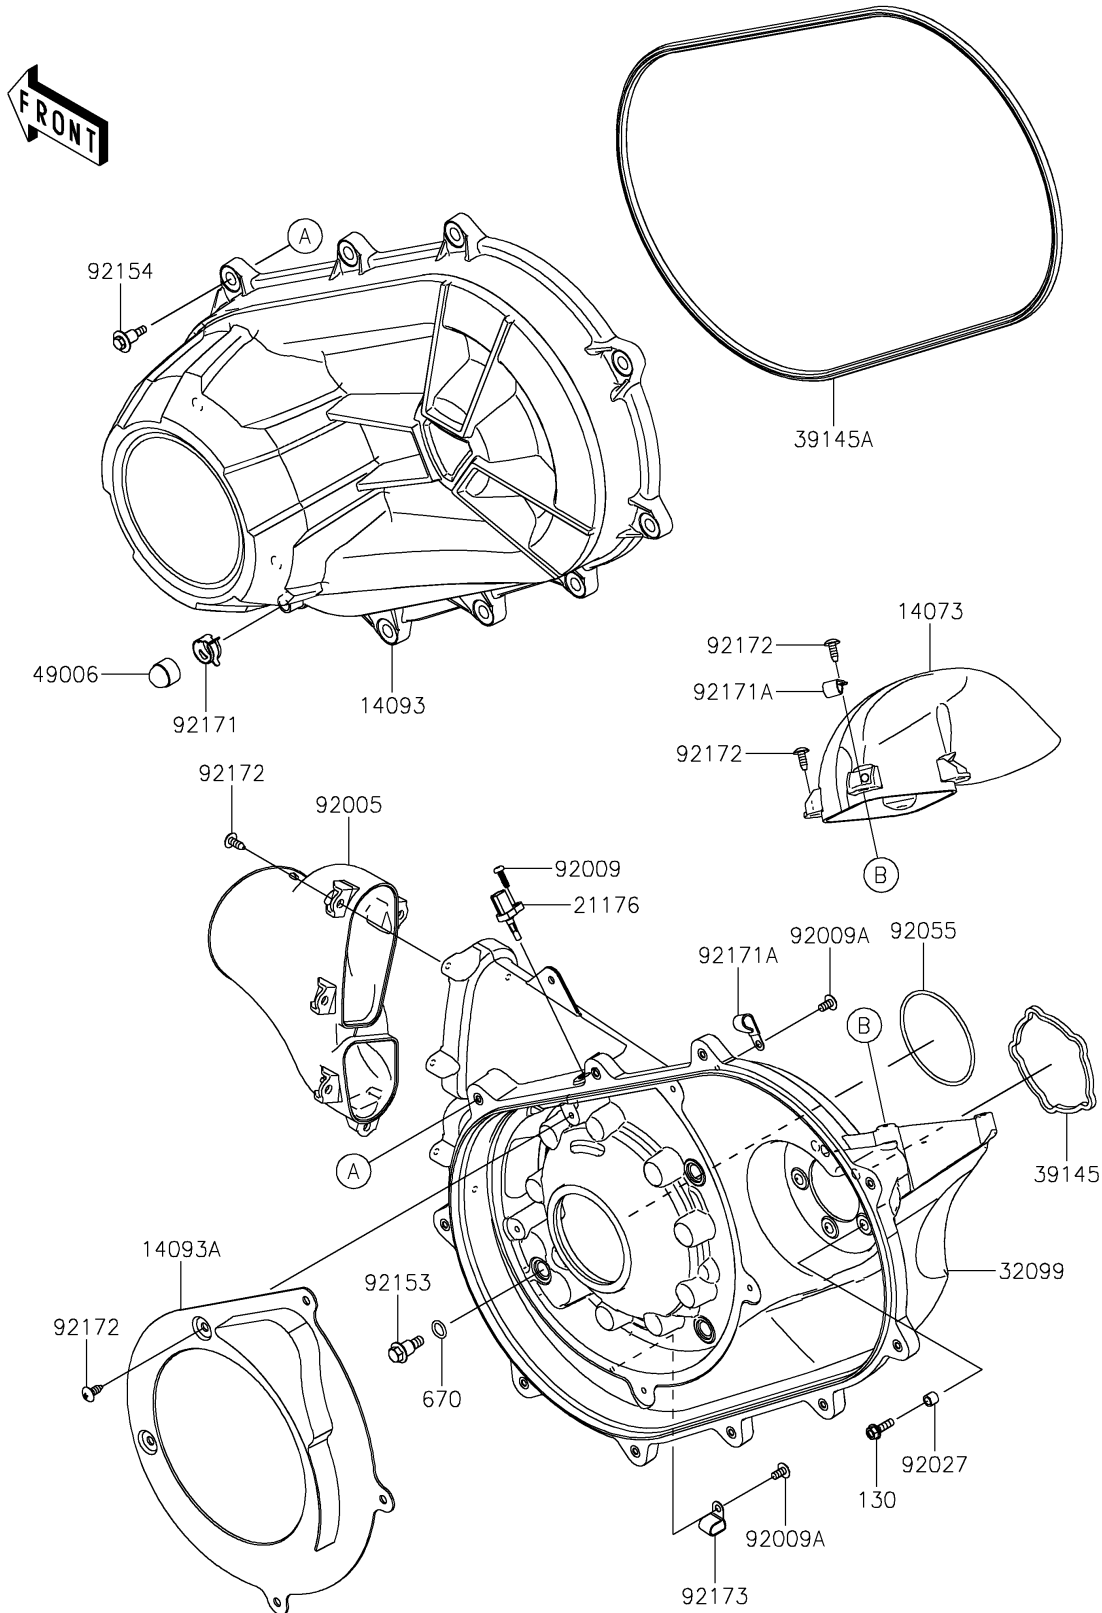

2025 Ridge Limited

PARTS DIAGRAM

Converter Cover

E1393

2025 Ridge Limited

PARTS LIST

Converter Cover

ITEM NAME

PART NUMBER

QUANTITY
