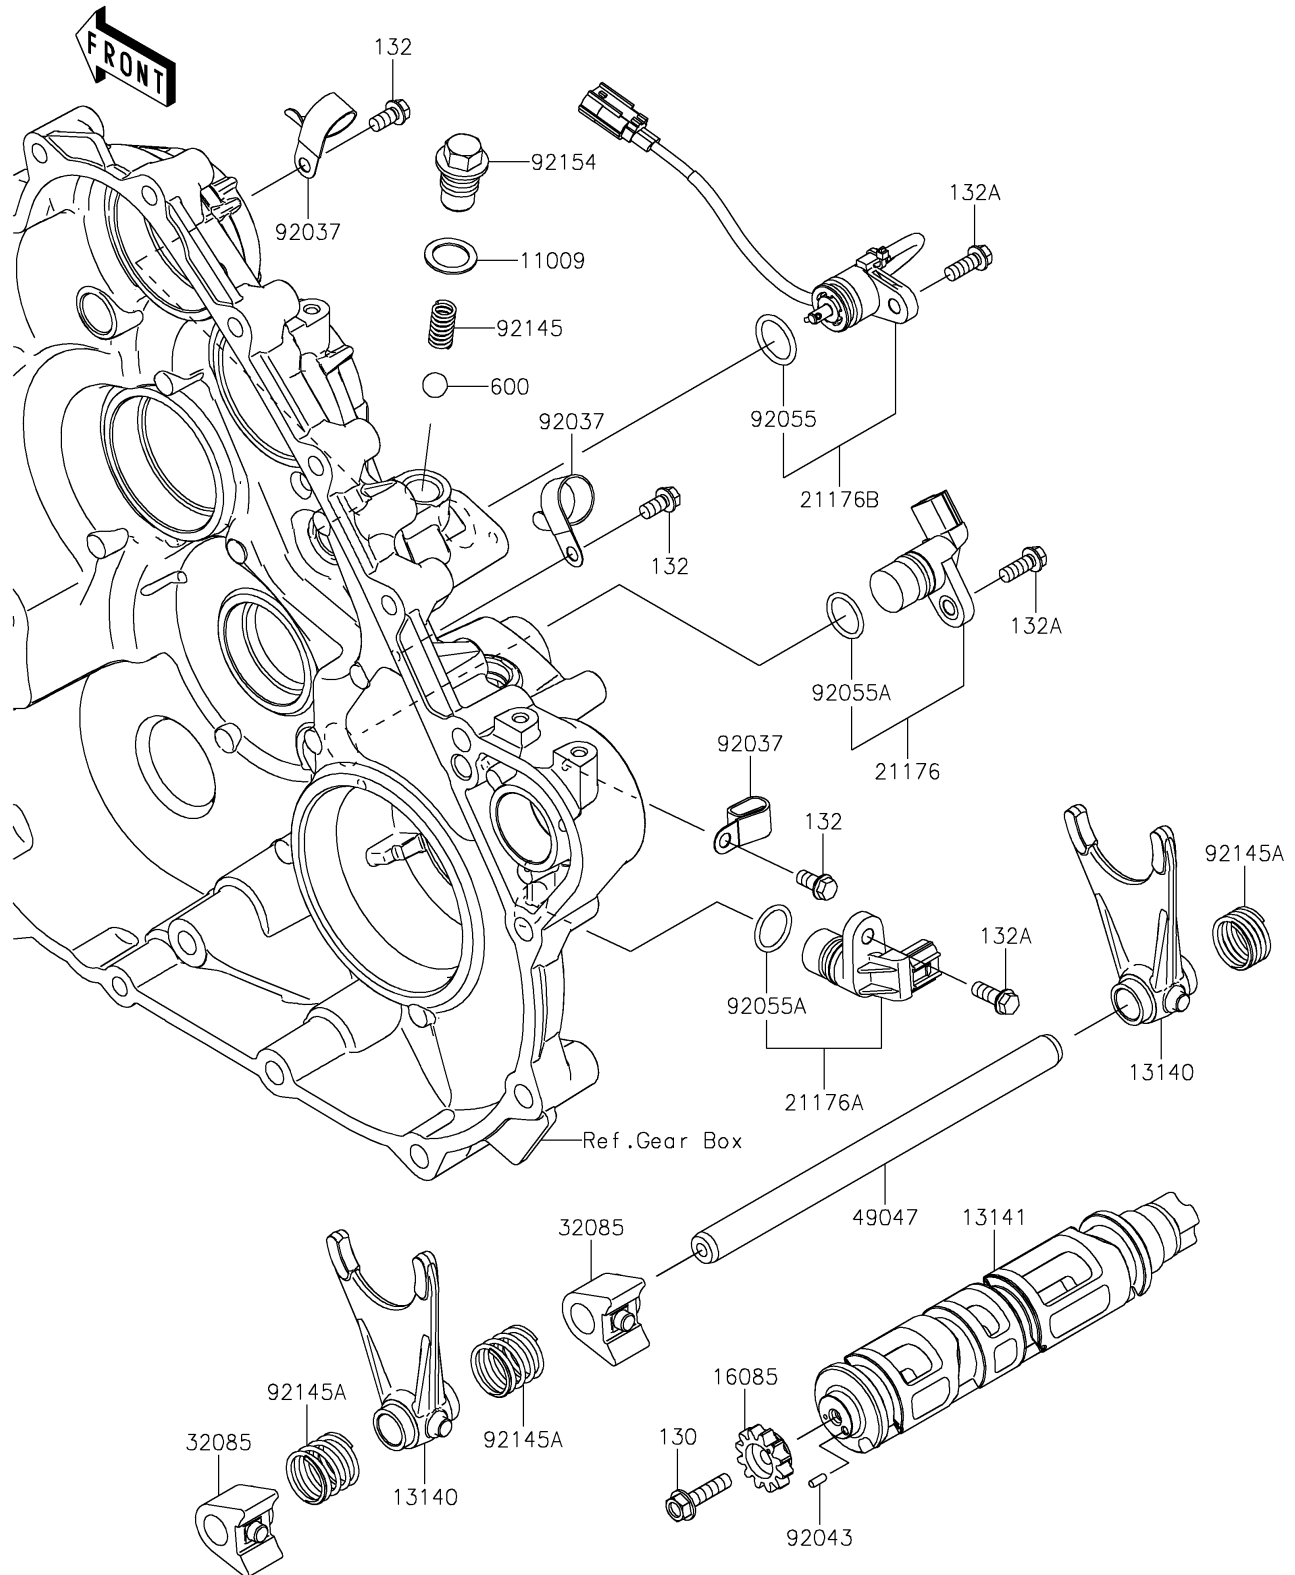

2024 RIDGE® LIMITED HVAC

PARTS DIAGRAM

Gear Change Drum/Shift Fork(s)

E1362

2024 RIDGE[®] LIMITED HVAC

PARTS LIST

Gear Change Drum/Shift Fork(s)

ITEM NAME

PART NUMBER

QUANTITY
