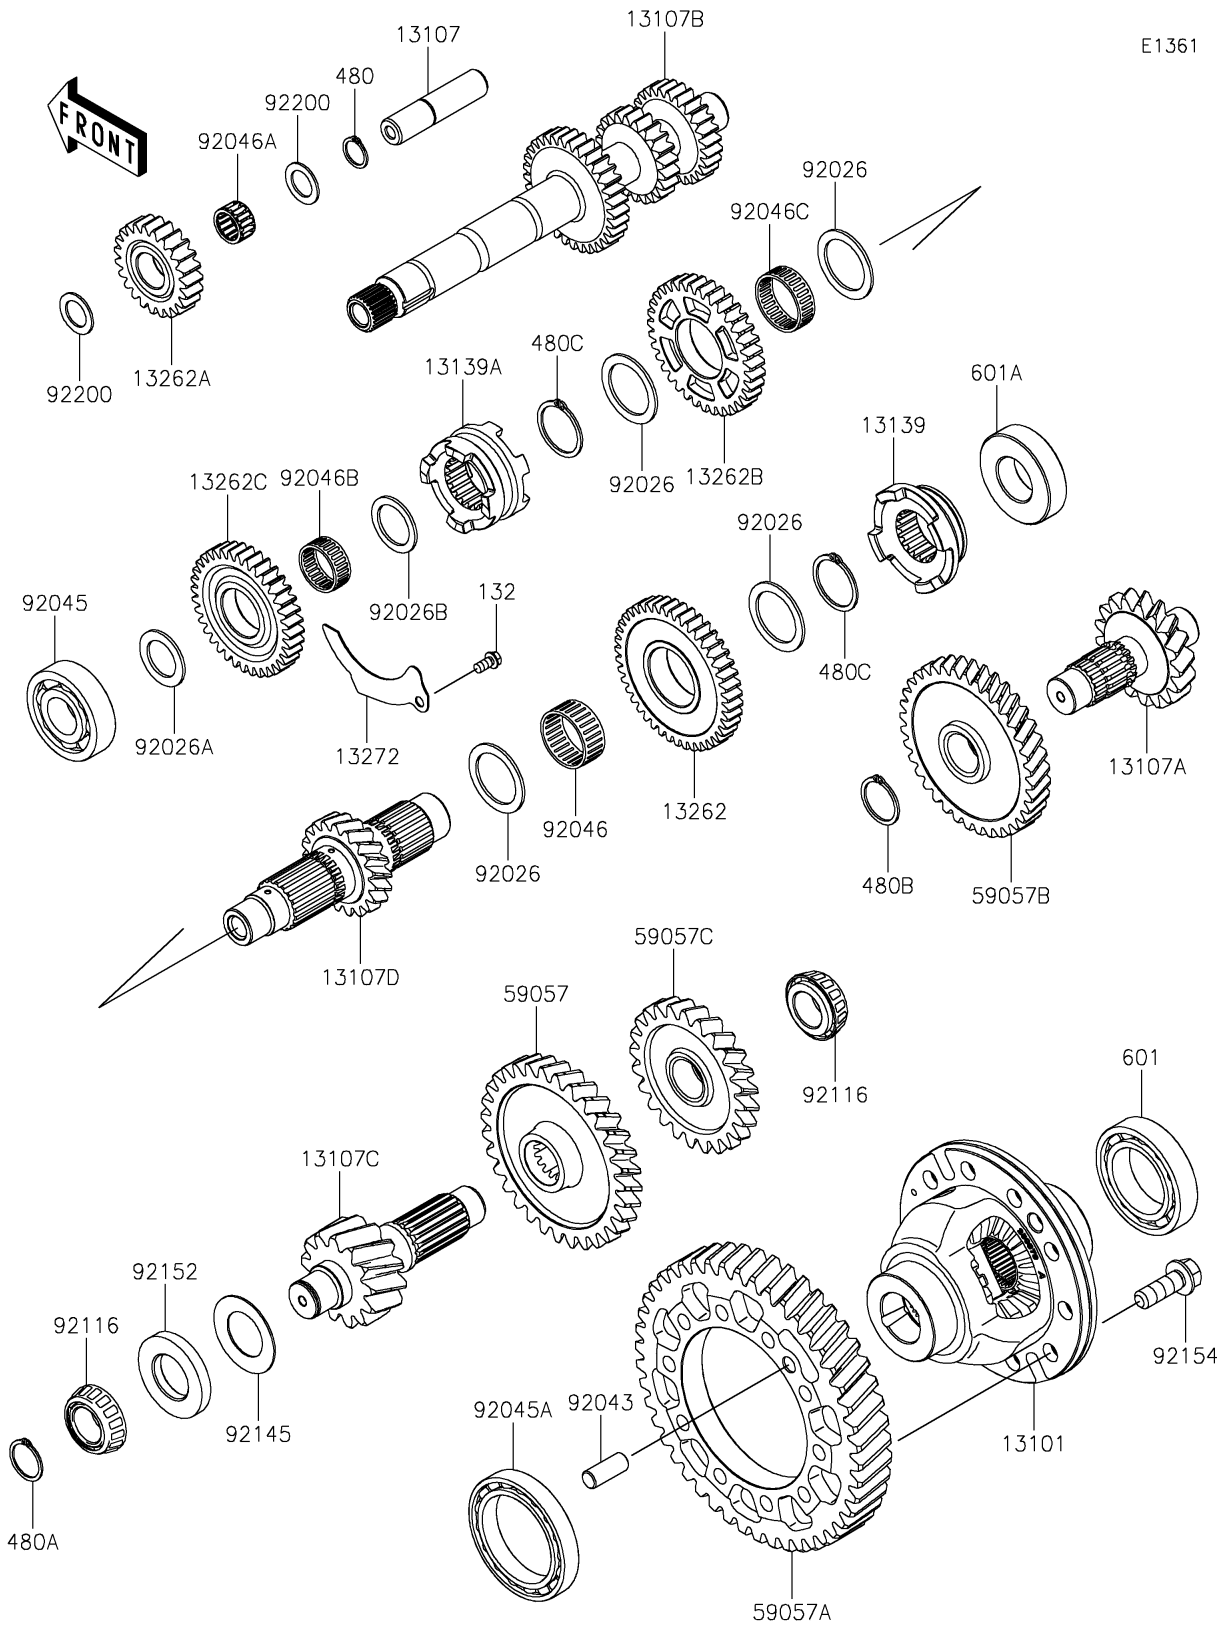

## PARTS DIAGRAM

### Transmission

E1361

## PARTS LIST

### Transmission

**Kawasaki**

Let the Good Times Roll®

**ITEM NAME**

**PART NUMBER**

**QUANTITY**

---